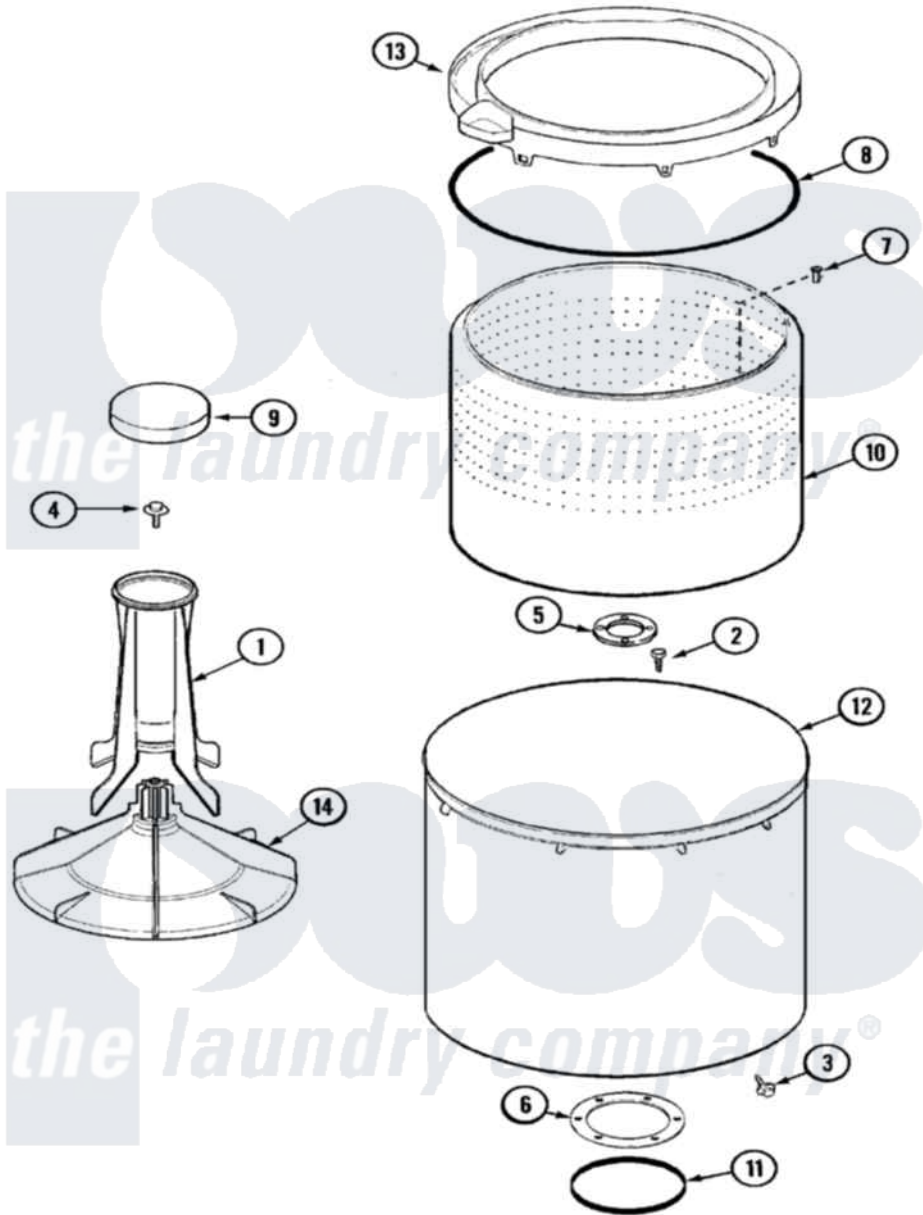

Magic Chef CAV2050AWW 06 - TUB

Magic Chef [Residential Magic Chef CAV2050AWW Washer Parts](#) Parts Diagram 06 - TUB
 Click on the part number to view part

Item	Original Part Number	Replaced By	Status	Part Description
1	21001521			Top, Agitator
2	21001510	22002947		Bolt, Tub
3	25-7953	22002933		Screw
4	25-7948	W10309247		Screw
5	35-3685			Gasket, Basket To Centerpost
6	35-3686			Gasket, Tub To Housing
7	25-7967	3400504		Screw
8	35-2328			Seal, Tub Top
9	21001528			CAP, AGITATOR
10	21001529			Basket Assembly
11	35-2978			Seal, Tub/Housing
12	35-3700			Tub Assembly
13	21001531		Not Available	TOP, TUB (PLASTIC)
14	21001530			Base, Agitator