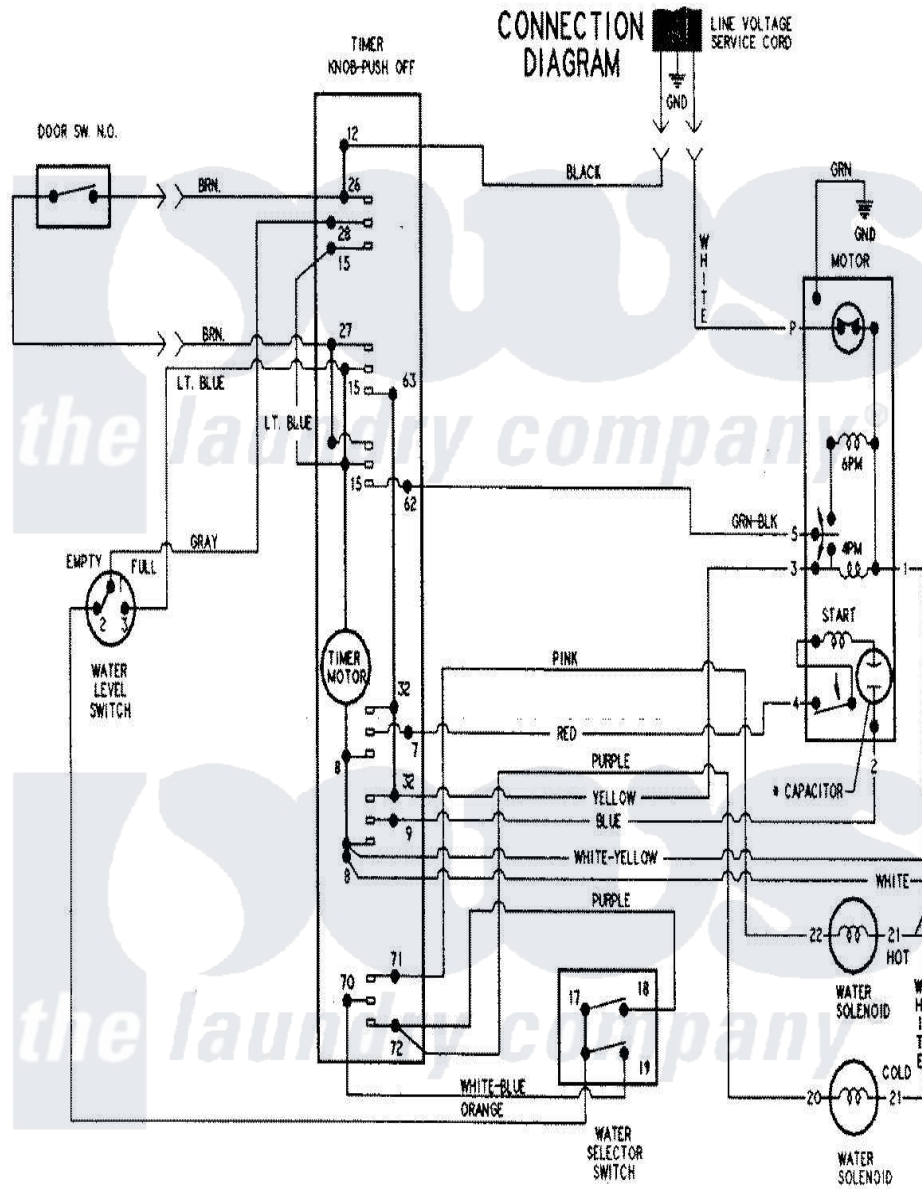

# Magic Chef CAV2050AWW 07 - WIRING INFORMATION

Magic Chef [Residential Magic Chef CAV2050AWW Washer Parts](#) Parts Diagram 07 - WIRING INFORMATION  
 Click on the part number to view part

Item	Original Part Number	Replaced By	Status	Part Description
NI	15002616		Not Available	WIRING INFORMATION