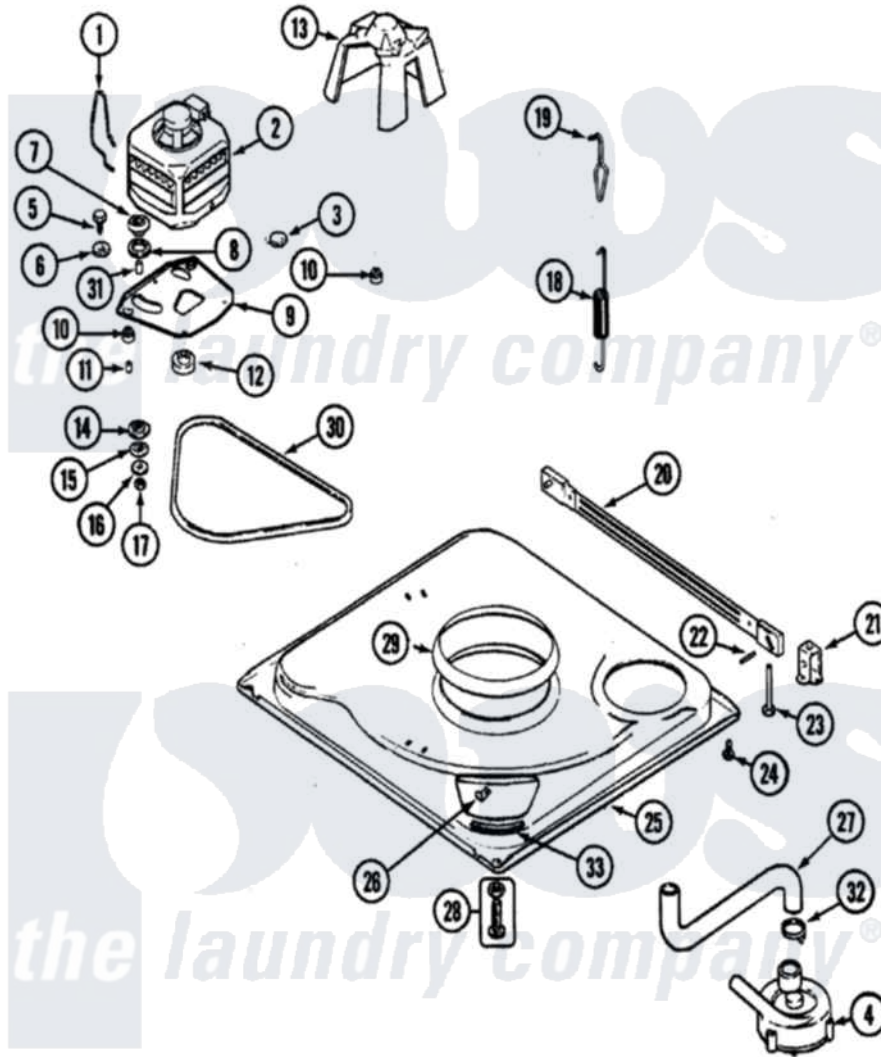

Magic Chef CAV4000AWA 01 - BASE

Magic Chef [Residential Magic Chef CAV4000AWA Washer Parts](#) Parts Diagram 01 - BASE
 Click on the part number to view part

Item	Original Part Number	Replaced By	Status	Part Description
1	21001110	22004376		Spring, Motor Pivot
2	21001516	21001950		MoTor, 2SP 1/2hp 120V/60Hz Hi-Tor
3	21001109	21001486		Foot Slide, Isolator
4	35-2099	35-6465		Pump Assem
5	25-7833	21001977		Screw
6	25-7834			Washer, Motor/Base Screw
7	33-9946			Isolator, Motor
8	35-3570			Washer, Motor Pivot
9	21001111	21001783		Plate And Screw Assembly
10	35-3646			Isolator, Motor Plate
11	25-7831			Spacer, Mounting
12	21001506	21001950		MoTor, 2SP 1/2hp 120V/60Hz Hi-Tor
"	25-7117			Set Screw
13	22002721			Shield, Motor
14	35-3571			Slide, Motor Pivot

15	33-9967		Washer, Motor Isolator
16	25-7047		Washer, Flat
17	25-7325	Y707702	Locknut
18	21001598		Spring, Suspension
19	21001166		Hook, Suspension Spring
20	35-2049	21001881	Bar, Stabilizer
21	35-2046		Bracket, Stabilizer
22	35-2052		Pin, Stabilizer
23	35-3020	22004469	Leg And Foot Self Stabalizing
24	31001041	308685	Side Trim)
25	21001169	12002701	Base Kit
26	25-7845		Speednut, Motor
27	35-3584	21001915	Hose, Tub To Pump
28	35-3507	25001119	Foot And Pad Assembly
29	21001161	21002026	Snubber
30	21352320		Belt, Drive
31	25-7830		Spacer
32	25-6068	285655	Clamp, Hose
33	35-2065		Pad, Motor Plate