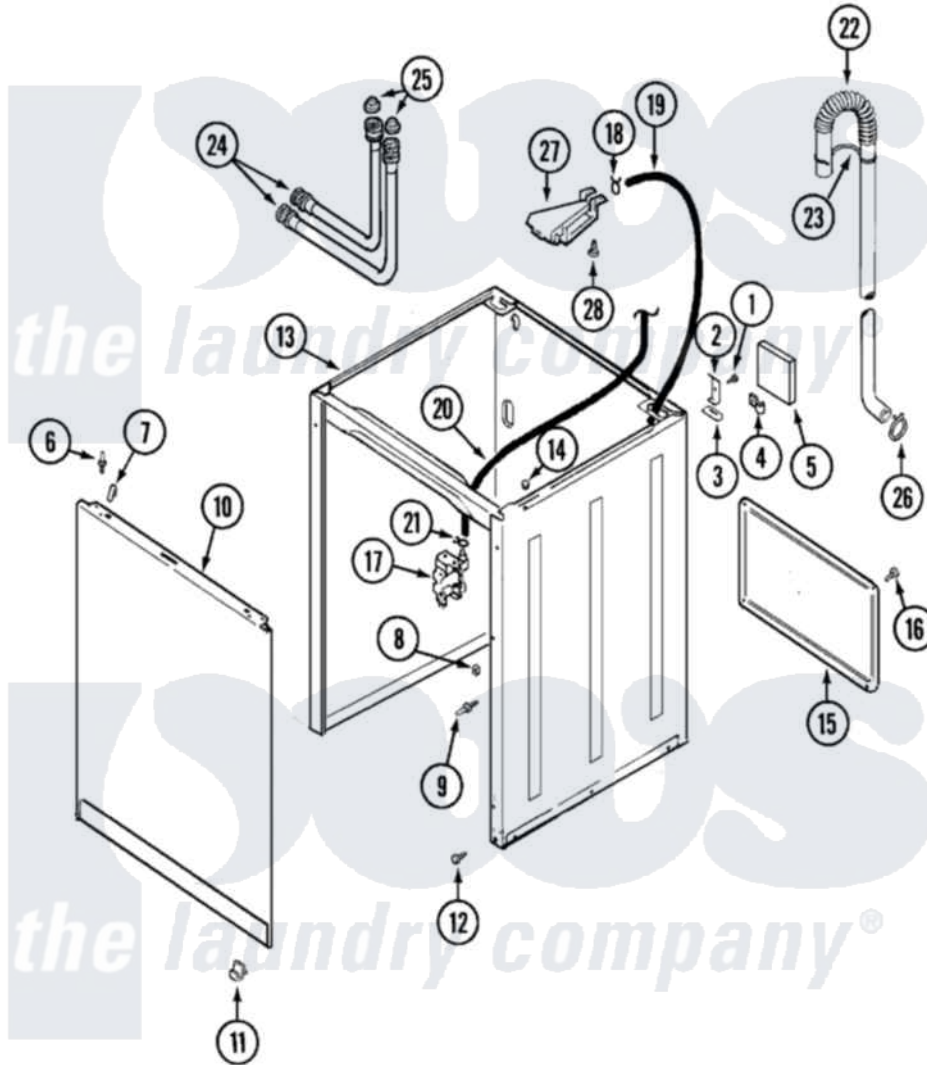

Magic Chef CAV4000AWA 02 - CABINET

Magic Chef [Residential Magic Chef CAV4000AWA Washer Parts](#) Parts Diagram 02 - CABINET
 Click on the part number to view part

Item	Original Part Number	Replaced By	Status	Part Description
1	25-7893			Screw
2	35-2846			Hinge, Cabinet Top
3	35-4128			Pad, Hinge
4	25-7027	16515		Clip
5	35-0706		Not Available	PAD, FOAM
6	53-0643			Pin, Locator
7	25-7220			Clip, Cabinet Top
8	25-0224	3400029		Nut, Adapter Plate
9	53-0200			Sleeve, Locator Pin
"	53-0643			Pin, Locator
10	35-2084-24			Panel, Front
"	21001281			Damper, Sound Pad
11	53-0120			Clip, Front Panel
"	25-7732	681414		Screw, 10AB X 1/2
12	35-4129			Bumper, Cabinet
13	35-2106-24	12001802		Kit, Cabinet/Rear Shield

14	33-2653		Bumper, Cabinet
15	35-2108	21001871	Cabinet
16	25-7732	681414	Screw, 10AB X 1/2
17	21001396	35-2374N	Valve, Water
18	25-7867	596669	Clamp, Manifold
19	35-2378	12002749	Hose, Flume Kit
20	21001060	21001748	Hose, Pressure Switch
21	25-7796	596669	Clamp, Manifold
22	21001513	21001872	Hose, Drain
23	33-9537	22003814	Retainer, Drain Hose
24	33-7046	89503	Hose-Inlet
"	33-7891	89503	Hose-Inlet
25	33-4264N		Strainer And Washer Kit
26	25-7080	285655	Clamp, Hose
27	35-2051	21001760	Flume Assembly / Water Diverter
28	25-3092	90767	Screw, 8A X 3/8 HeX Washer Head Tapping