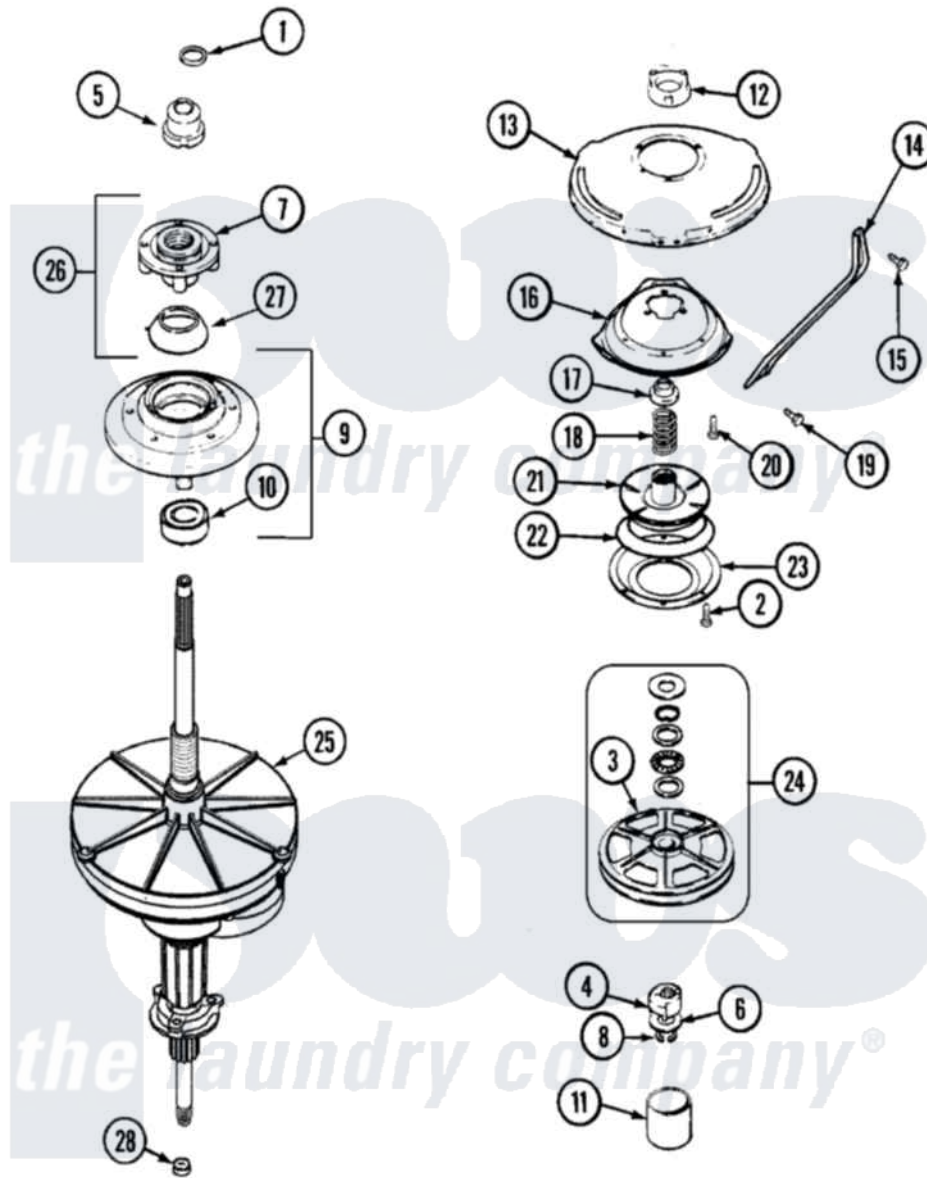

Magic Chef CAV4000AWA 04 - TRANSMISSION

Magic Chef [Residential Magic Chef CAV4000AWA Washer Parts](#) Parts Diagram 04 - TRANSMISSION
 Click on the part number to view part

Item	Original Part Number	Replaced By	Status	Part Description
1	25-7941			"O" Ring, Agr Drive Shaft
2	21001065			Screw, No.10-24 x .50 Hxnibhd
3	35-3829	12002213		Thrust Bearing Kit
"	12001797	12002213		Thrust Bearing Kit
4	LA-2007	12002213		Thrust Bearing Kit
5	21001533	35-5655-1		Seal
6	35-2132			Washer, 1.25ODX.530IDX.032
"	35-2082			Washer, 1.25ODX.530IDX.062
7	21001515	12001598		Tub Seal Assembly--W
8	25-7854			Ring, Retaining
9	21001508	12001561		Bearing And Seal Housing Assembly
10	35-2205			Bearing, Spin
11	W10124350		Not Available	NOT REQUIRED PART OR SEE NOTE KITTED WITH PULLEY ITEM No.3
"	35-2007			Cap, Dust

12	35-2205		Bearing, Spin
"	21001511	12001562	Bearing Assembly
13	21001518		Support, Tub
14	21001532		Brace, Tub
15	25-7895	21001858	Screw 5/16-18 x 1/2
16	21001163		Housing, Suspension
17	35-2017		Retainer, Brake Spring
18	31001285	21001910	Spring, Brake
19	25-7930	21001858	Screw 5/16-18 x 1/2
20	21001509		Screw, High Performance Plastic
21	35-2948	35-6714	Brake Roto
22	21001161	21002026	Snubber
23	35-2018	35-6918	Stator, Brake
24	12500036	12002213	Thrust Bearing Kit
25	21001536	35-6615	Ht TranS S
26	12001598		Tub Seal Assembly--W
27	35-2974		Tub Seal/Hub Assembly
28	35-2010	207843	Lip Seal Repair Kit