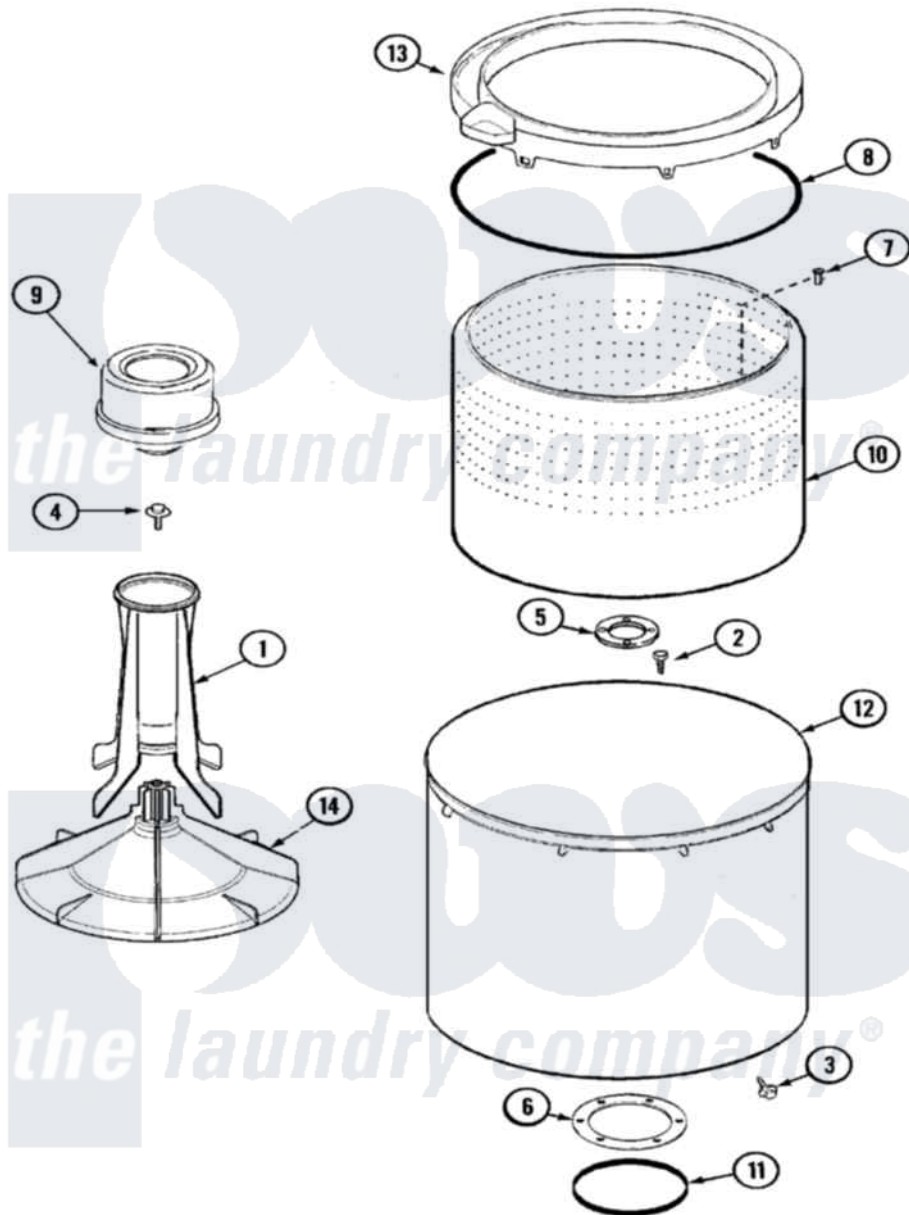

Magic Chef CAV4000AWA 05 - TUB

Magic Chef [Residential Magic Chef CAV4000AWA Washer Parts](#) Parts Diagram 05 - TUB
 Click on the part number to view part

Item	Original Part Number	Replaced By	Status	Part Description
1	21001521			Top, Agitator
2	21001510	22002947		Bolt, Tub
3	25-7953	22002933		Screw
4	25-7948	W10309247		Screw
5	35-3685			Gasket, Basket To Centerpost
6	35-3686			Gasket, Tub To Housing
7	25-7967	3400504		Screw
"	25-7117			Set Screw
8	35-2328			Seal, Tub Top
9	21001905			Dispenser, Fabric
10	21001529			Basket Assembly
11	35-2978			Seal, Tub/Housing
12	35-3700			Tub Assembly
13	21001531		Not Available	TOP, TUB (PLASTIC)
14	21001530			Base, Agitator