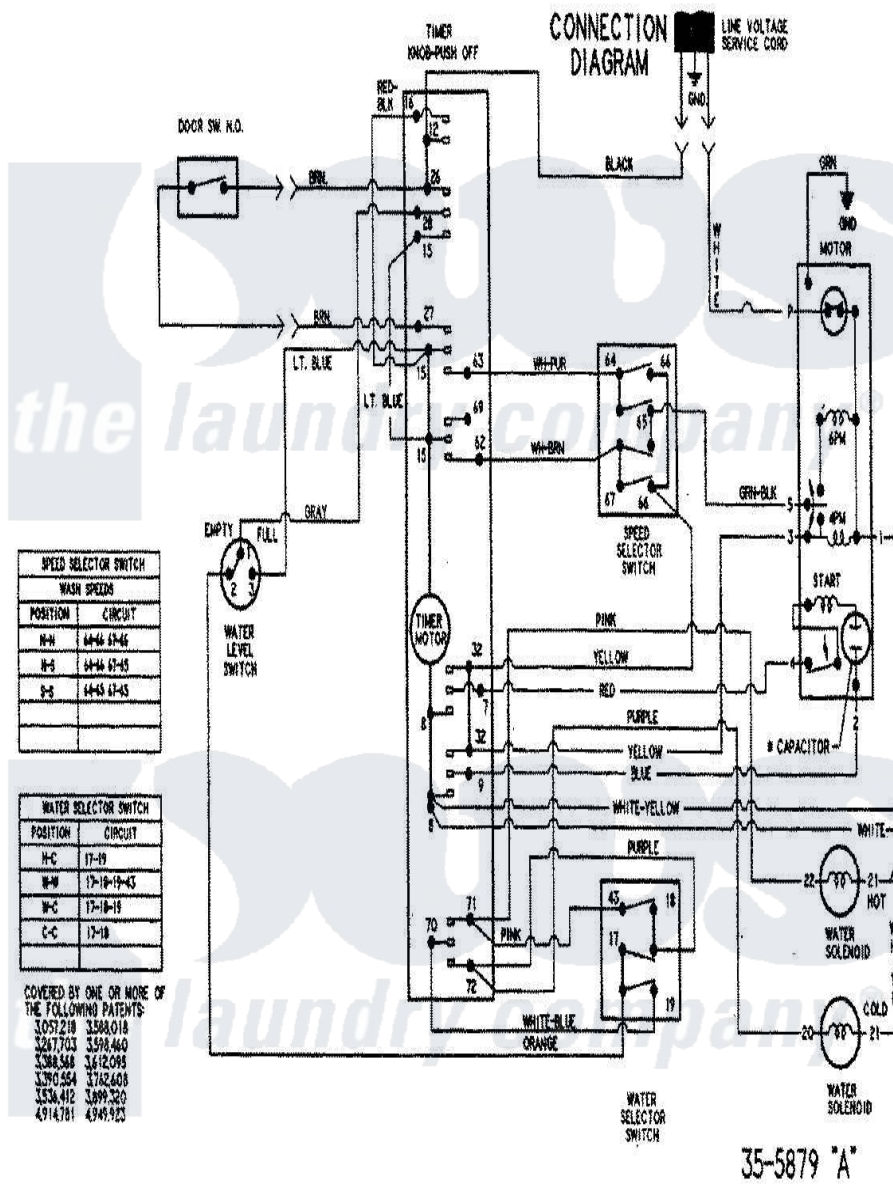

Magic Chef CAV4000AWA 06 - WIRING INFORMATION

Magic Chef [Residential Magic Chef CAV4000AWA Washer Parts](#) Parts Diagram 06 - WIRING INFORMATION
 Click on the part number to view part

Item	Original Part Number	Replaced By	Status	Part Description
NI	15002631		Not Available	WIRING INFORMATION