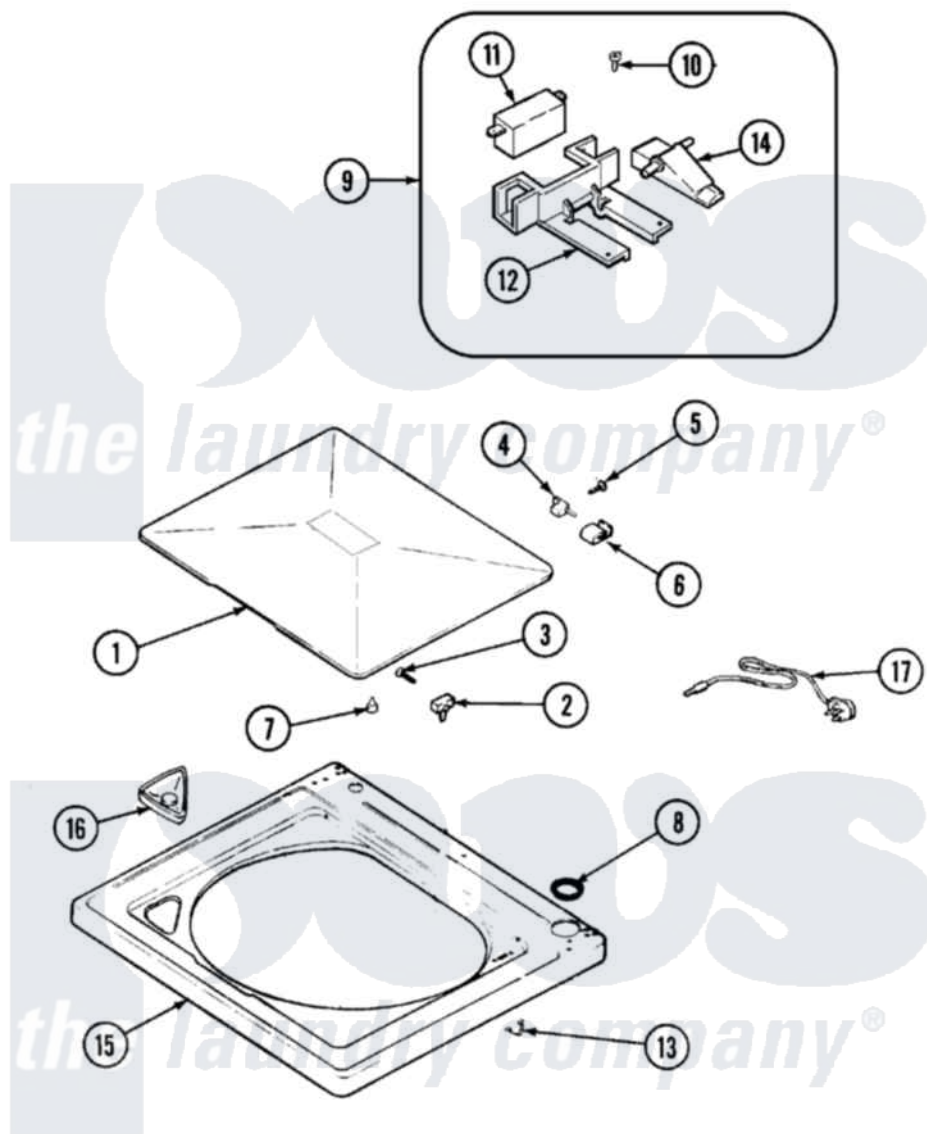

Magic Chef CAV4000AWS 01 - TOP

Magic Chef [Residential Magic Chef CAV4000AWS Washer Parts](#) Parts Diagram 01 - TOP
 Click on the part number to view part

Item	Original Part Number	Replaced By	Status	Part Description
2	43-0057			Actuator, Door Switch
3	25-7438			Screw
4	35-2045			Pin, Hinge
5	25-7893			Screw
6	35-2044			Hinge, Lid
7	35-0581			Bumper, Door
8	35-2063			Bushing, Insulator
9	21001137	12001187		Kit, Lid Switch Assembly
10	21001136	3400872		Screw, 8-18 X 3/8
11	21001148	12001187		Kit, Lid Switch Assembly
12	21001135			Housing, Lid Switch
13	25-7878			Clip
14	21001134			Lever, Lid Switch
16	21001597			Dispenser, Bleach