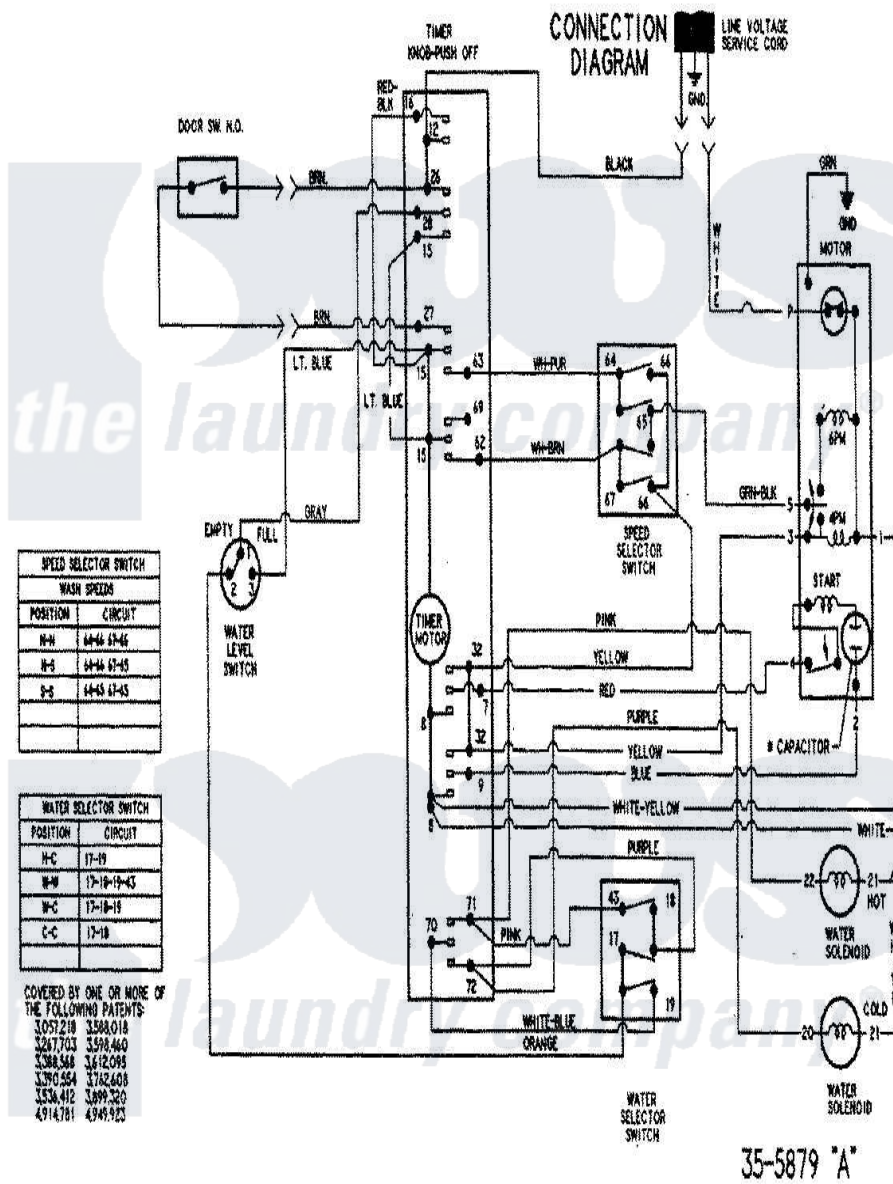

# Magic Chef CAV4000AWW 10 - WIRING INFORMATION

Magic Chef [Residential Magic Chef CAV4000AWW Washer Parts](#) Parts Diagram 10 - WIRING INFORMATION  
 Click on the part number to view part

Item	Original Part Number	Replaced By	Status	Part Description
NI	15002631		Not Available	WIRING INFORMATION