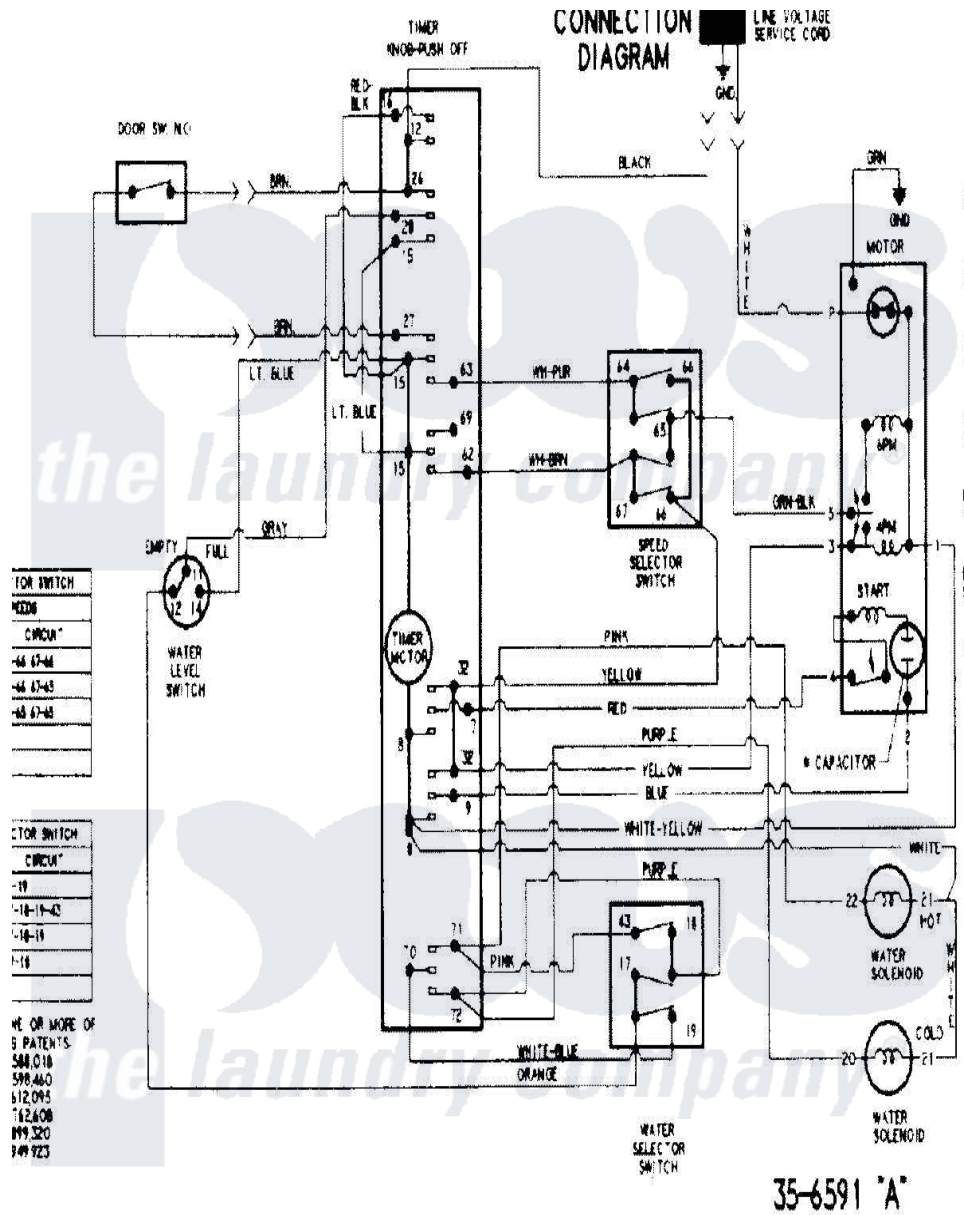

Magic Chef CAV4000AWW 11 - WIRING INFORMATION (SERIES 20)

Magic Chef [Residential Magic Chef CAV4000AWW Washer Parts](#) Parts Diagram 11 - WIRING INFORMATION (SERIES 20)

[Click on the part number to view part](#)

Item	Original Part Number	Replaced By	Status	Part Description
NI	15003217		Not Available	WIRING INFORMATION