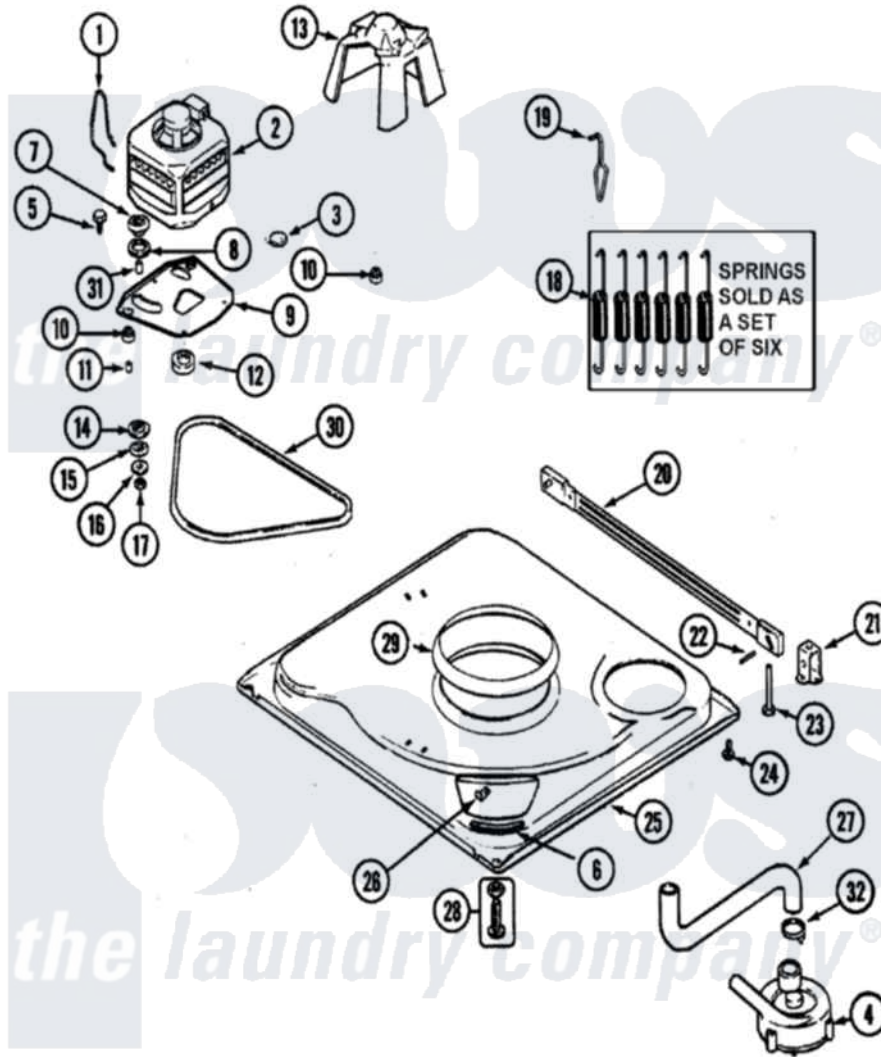

# Magic Chef CAV4004AWW 01 - BASE

Magic Chef [Residential Magic Chef CAV4004AWW Washer Parts](#) Parts Diagram 01 - BASE  
 Click on the part number to view part

Item	Original Part Number	Replaced By	Status	Part Description
1	21001110	<a href="#">22004376</a>		Spring, Motor Pivot
2	<a href="#">21001950</a>			MoTor, 2SP 1/2hp 120V/60Hz Hi-Tor
3	<a href="#">21001486</a>			Foot Slide, Isolator
4	21001873	<a href="#">35-6780</a>		Pump-Water
"	21002219	<a href="#">35-6780</a>		Pump-Water
5	<a href="#">21001977</a>			Screw
6	<a href="#">35-2065</a>			Pad, Motor Plate
7	<a href="#">33-9946</a>			Isolator, Motor
8	<a href="#">35-3570</a>			Washer, Motor Pivot
9	<a href="#">21001783</a>			Plate And Screw Assembly
10	<a href="#">35-3646</a>			Isolator, Motor Plate
11	<a href="#">25-7831</a>			Spacer, Mounting
12	21001506	<a href="#">21001950</a>		MoTor, 2SP 1/2hp 120V/60Hz Hi-Tor
"	22004297	<a href="#">21001950</a>		MoTor, 2SP 1/2hp 120V/60Hz Hi-Tor