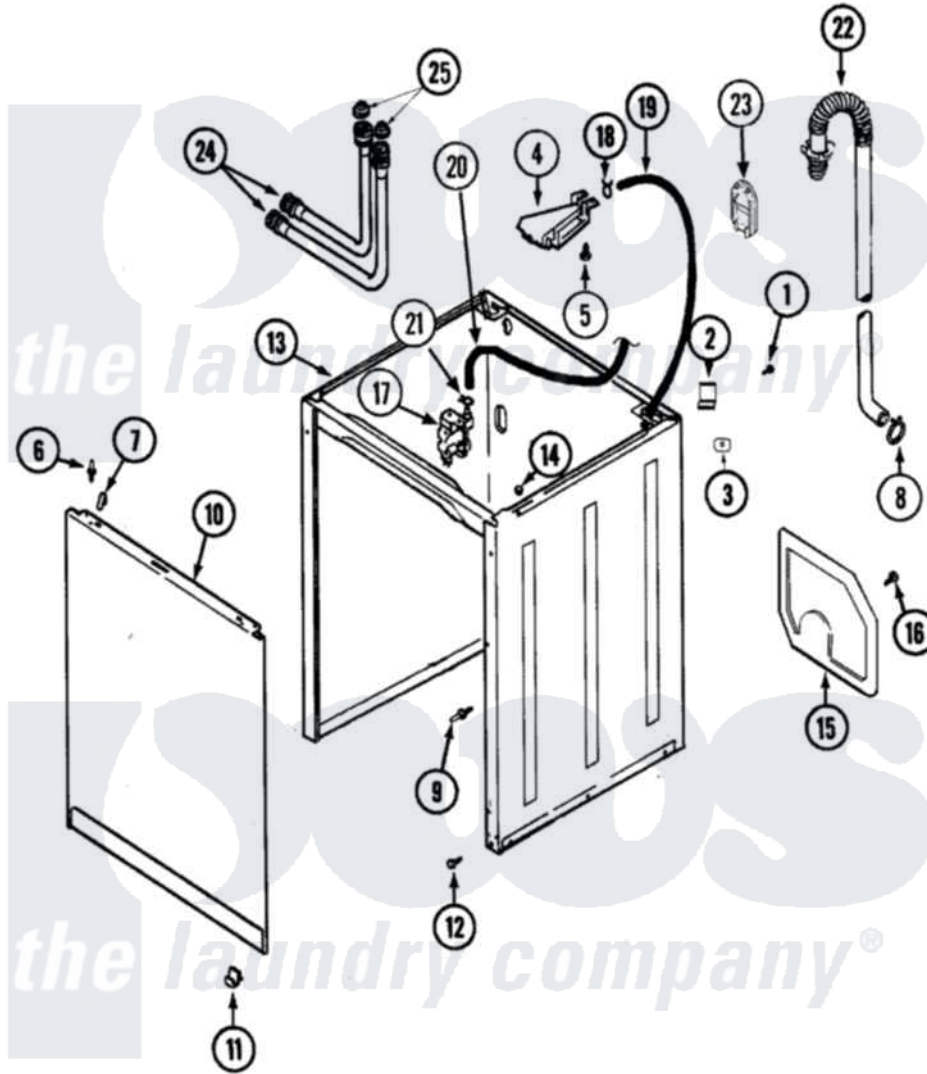

Magic Chef CAV4004AWW 02 - CABINET

Magic Chef [Residential Magic Chef CAV4004AWW Washer Parts](#) Parts Diagram 02 - CABINET
 Click on the part number to view part

Item	Original Part Number	Replaced By	Status	Part Description
1	25-7893			Screw
2	35-2846			Hinge, Cabinet Top
3	35-4128			Pad, Hinge
4	12002749			Hose, Flume Kit
"	21001760			Flume Assembly / Water Diverter
5	25-3092	90767		Screw, 8A X 3/8 HeX Washer Head Tapping
6	53-0643			Pin, Locator
"	53-0200			Sleeve, Locator Pin
"	25-0224	3400029		Nut, Adapter Plate
7	25-7220			Clip, Cabinet Top
8	21001875	285655		Clamp, Hose
9	21001829			Post, Locating
10	35-2084			Panel, Front
"	21001281			Damper, Sound Pad
"	21002011			Pad, Cabinet

11	25-7732	681414	Screw, 10AB X 1/2
"	53-0120		Clip, Front Panel
12	35-4129		Bumper, Cabinet
13	21001871		Cabinet
14	33-2653		Bumper, Cabinet
15	21001876		Shield, Rear
16	25-7732	681414	Screw, 10AB X 1/2
17	21001932		Valve, Water Inlet
18	25-7867	596669	Clamp, Manifold
19	35-2378	12002749	Hose, Flume Kit
"	12002749		Hose, Flume Kit
20	21001748		Hose, Pressure Switch
21	25-7796	596669	Clamp, Manifold
22	21001872		Hose, Drain
23	21001874		Outlet, Drain Hose
24	33-7891	89503	Hose-Inlet
"	35-0874	76313	Hosefill
25	33-4264N		Strainer And Washer Kit