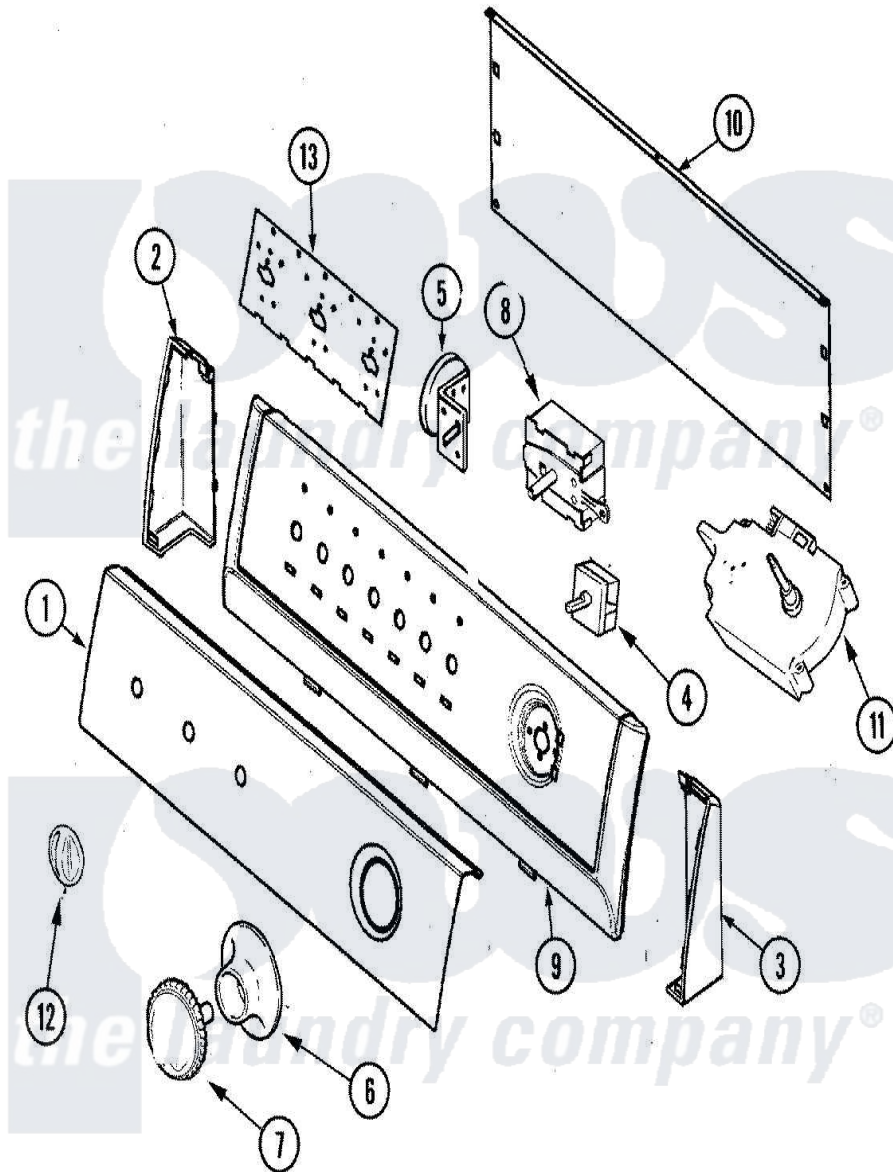

Magic Chef CAV4004AWW 03 - CONTROL PANEL

Magic Chef [Residential Magic Chef CAV4004AWW Washer Parts](#) Parts Diagram 03 - CONTROL PANEL
 Click on the part number to view part

Item	Original Part Number	Replaced By	Status	Part Description
1	21002022			Panel, Control / Facia
"	21002157			Facia
2	25-3092	90767		Screw, 8A X 3/8 HeX Washer Head Tapping
"	21001546			Endcap, Panel
3	21001547			Endcap, Panel
"	25-3092	90767		Screw, 8A X 3/8 HeX Washer Head Tapping
4	31001443			Switch, Two Pos Rotary
"	31001190			Switch, Two Position Rotary
5	21001882			Switch, Pressure
"	25-3092	90767		Screw, 8A X 3/8 HeX Washer Head Tapping
"	Y2201474			Switch, Pressure
6	21001520			Skirt, Timer Knob
7	21001526			Knob, Timer
8	25-3092	90767		Screw, 8A X 3/8 HeX Washer Head Tapping

"	21001226		Switch, Water Temp. 4 Position
9	21001552		Frame , Control Panel
10	25-3092	90767	Screw, 8A X 3/8 HeX Washer Head Tapping
"	21001527		Shield, Rear
11	21001561		Timer
"	25-3092	90767	Screw, 8A X 3/8 HeX Washer Head Tapping
12	21001544		Knob, Selector
13	21002067		Shield, Control
"	21001603		Shield, Control