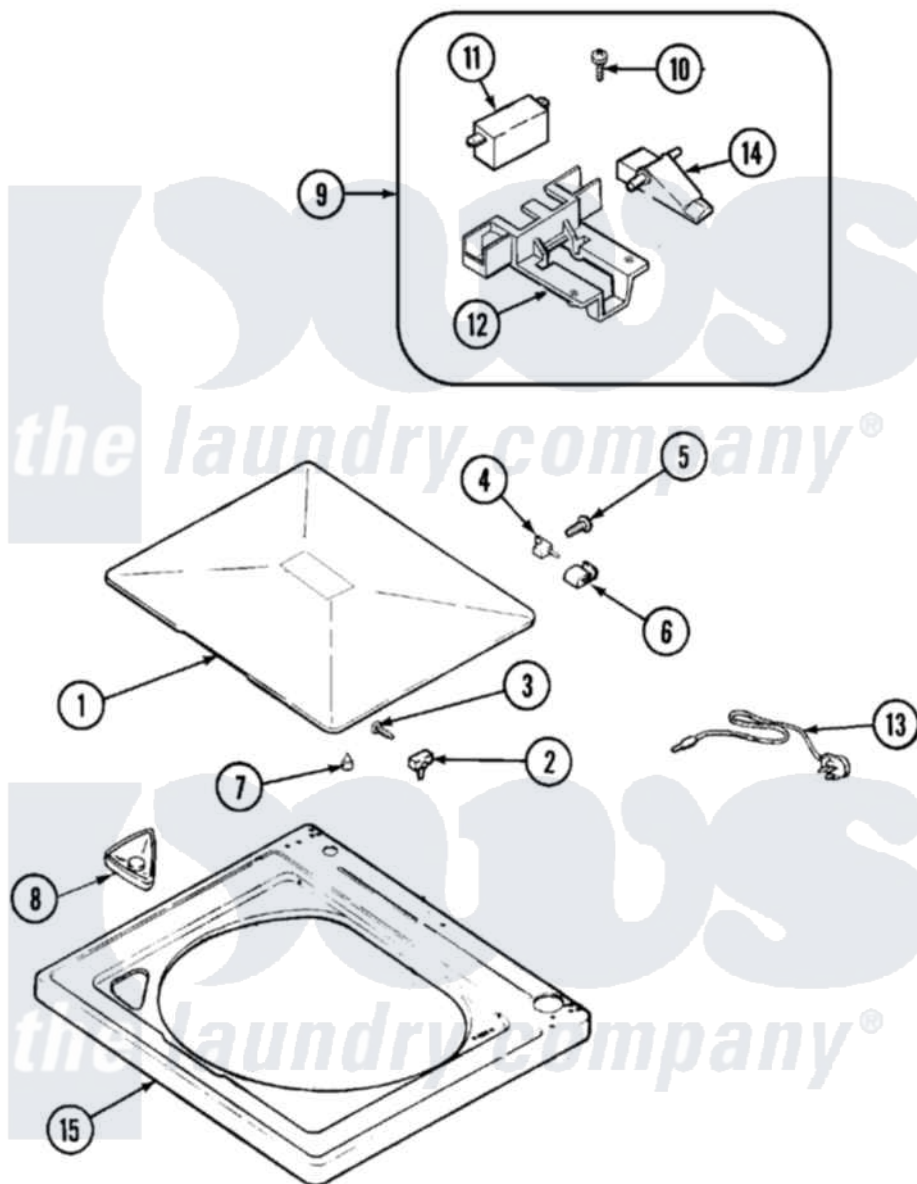

Magic Chef CAV4004AWW 05 - TOP

Magic Chef [Residential Magic Chef CAV4004AWW Washer Parts](#) Parts Diagram 05 - TOP
 Click on the part number to view part

Item	Original Part Number	Replaced By	Status	Part Description
1	35-2026			Lid
2	43-0057			Actuator, Door Switch
3	25-7438			Screw
4	35-2045			Pin, Hinge
5	25-7893			Screw
6	35-2044			Hinge, Lid
7	35-0581			Bumper, Door
8	21001597			Dispenser, Bleach
9	21001137	12001187		Kit, Lid Switch Assembly
10	21001136	3400872		Screw, 8-18 X 3/8
11	21001148	12001187		Kit, Lid Switch Assembly
12	21001135			Housing, Lid Switch
13	21001592			Cord, Power
"	22003817	3370225		Screw
14	21001134			Lever, Lid Switch
15	21001602			Top, Cabinet