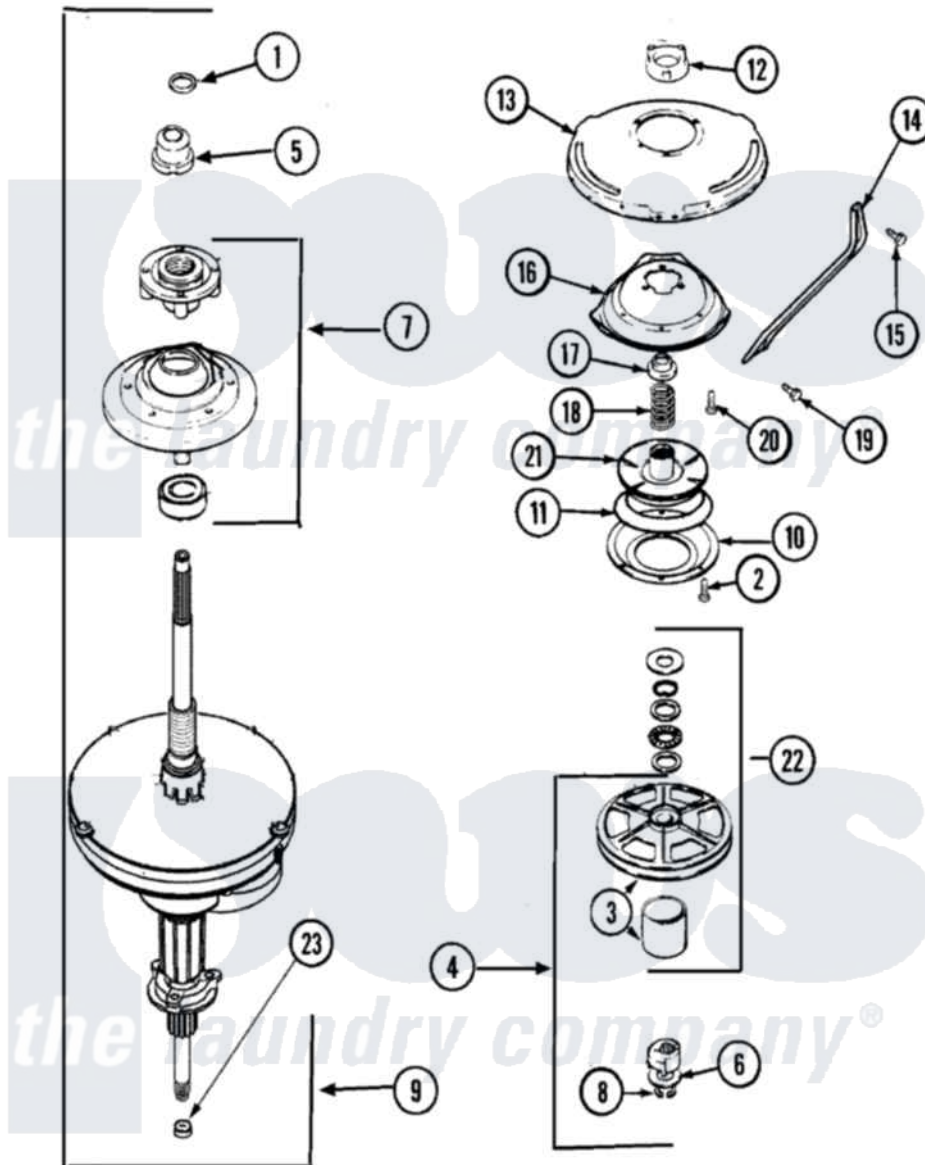

# Magic Chef CAV4004AWW 06 - TRANSMISSION

Magic Chef [Residential Magic Chef CAV4004AWW Washer Parts](#) Parts Diagram 06 - TRANSMISSION  
 Click on the part number to view part

Item	Original Part Number	Replaced By	Status	Part Description
1	<a href="#">25-7941</a>			"O" Ring, Agr Drive Shaft
2	<a href="#">21001065</a>			Screw, No.10-24 x .50 Hxnibhd
3	12001797	<a href="#">12002213</a>		Thrust Bearing Kit
4	LA-2007	<a href="#">12002213</a>		Thrust Bearing Kit
5	21001533	<a href="#">35-5655-1</a>		Seal
6	<a href="#">35-2132</a>			Washer, 1.25ODX.530IDX.032
"	<a href="#">35-2082</a>			Washer, 1.25ODX.530IDX.062
7	21001868	<a href="#">W10219156</a>		Tub Seal
8	<a href="#">25-7854</a>			Ring, Retaining
9	21001867	<a href="#">35-6615</a>		Ht TranS S
10	35-2018	<a href="#">35-6918</a>		Stator, Brake
11	21001161	<a href="#">21002026</a>		Snubber
12	21001511	<a href="#">12001562</a>		Bearing Assembly
"	<a href="#">35-2205</a>			Bearing, Spin
13	<a href="#">21001518</a>			Support, Tub
14	<a href="#">21001532</a>			Brace, Tub

15	<a href="#">21001858</a>		Screw 5/16-18 x 1/2
16	<a href="#">21001163</a>		Housing, Suspension
17	<a href="#">35-2017</a>		Retainer, Brake Spring
18	21001647	<a href="#">21001910</a>	Spring, Brake
19	25-7930	<a href="#">21001858</a>	Screw 5/16-18 x 1/2
20	<a href="#">21001509</a>		Screw, High Performance Plastic
21	35-2948	<a href="#">35-6714</a>	Brake Roto
22	12500036	<a href="#">12002213</a>	Thrust Bearing Kit
23	35-2010	<a href="#">207843</a>	Lip Seal Repair Kit