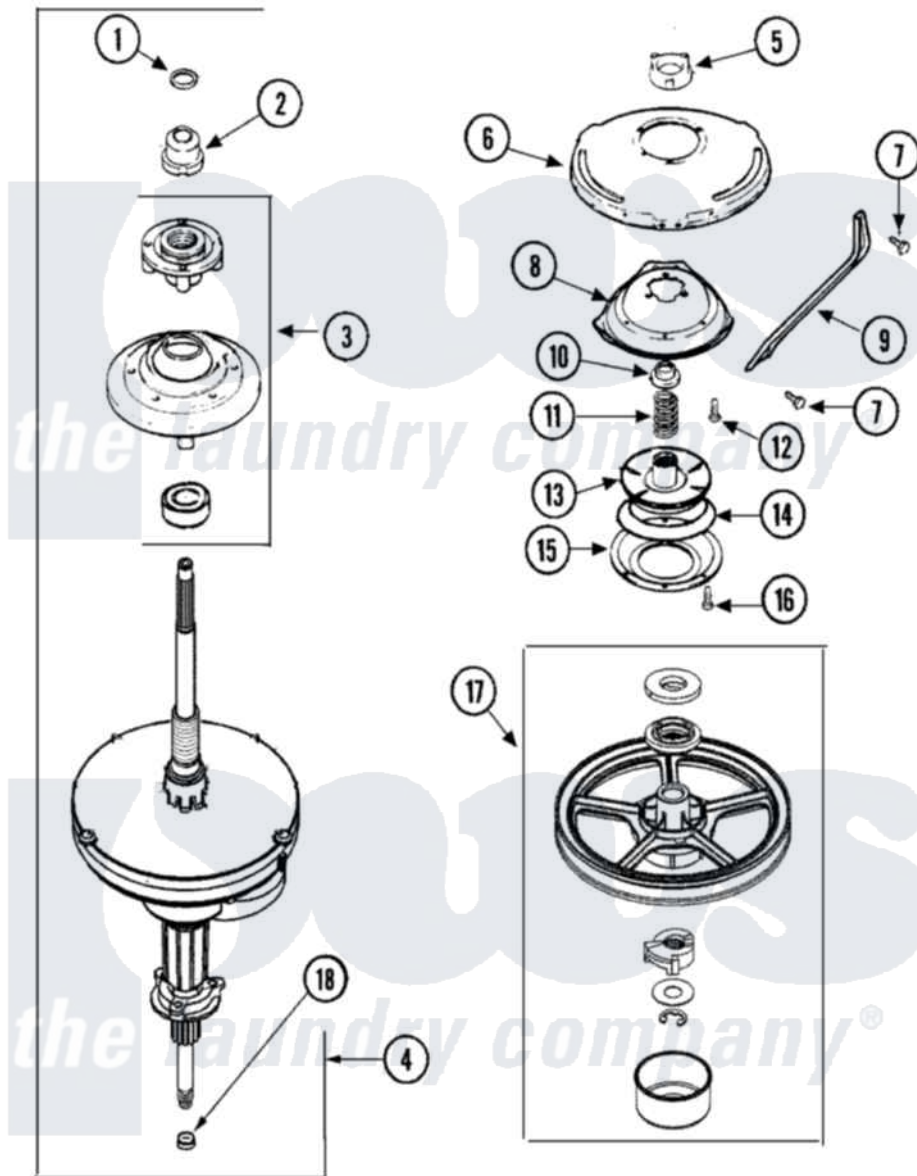

# Magic Chef CAV4004AWW 07 - TRANSMISSION (SERIES 22)

Magic Chef [Residential Magic Chef CAV4004AWW Washer Parts](#) Parts Diagram 07 - TRANSMISSION (SERIES 22)  
 Click on the part number to view part

Item	Original Part Number	Replaced By	Status	Part Description
1	<a href="#">25-7941</a>			"O" Ring, Agr Drive Shaft
2	21001533	<a href="#">35-5655-1</a>		Seal
3	21001868	<a href="#">W10219156</a>		Tub Seal
4	21001867	<a href="#">35-6615</a>		Ht Tran S
5	21001511	<a href="#">12001562</a>		Bearing Assembly
6	<a href="#">21001518</a>			Support, Tub
7	<a href="#">21001858</a>			Screw 5/16-18 x 1/2
8	<a href="#">21001163</a>			Housing, Suspension
9	<a href="#">21001532</a>			Brace, Tub
10	<a href="#">35-2017</a>			Retainer, Brake Spring
11	<a href="#">21001910</a>			Spring, Brake
12	<a href="#">21001509</a>			Screw, High Performance Plastic
13	21002010	<a href="#">35-6714</a>		Brake Roto
14	<a href="#">21002026</a>			Snubber
15	<a href="#">35-6918</a>			Stator, Brake
16	<a href="#">21001065</a>			Screw, No.10-24 x .50 Hxnibhd