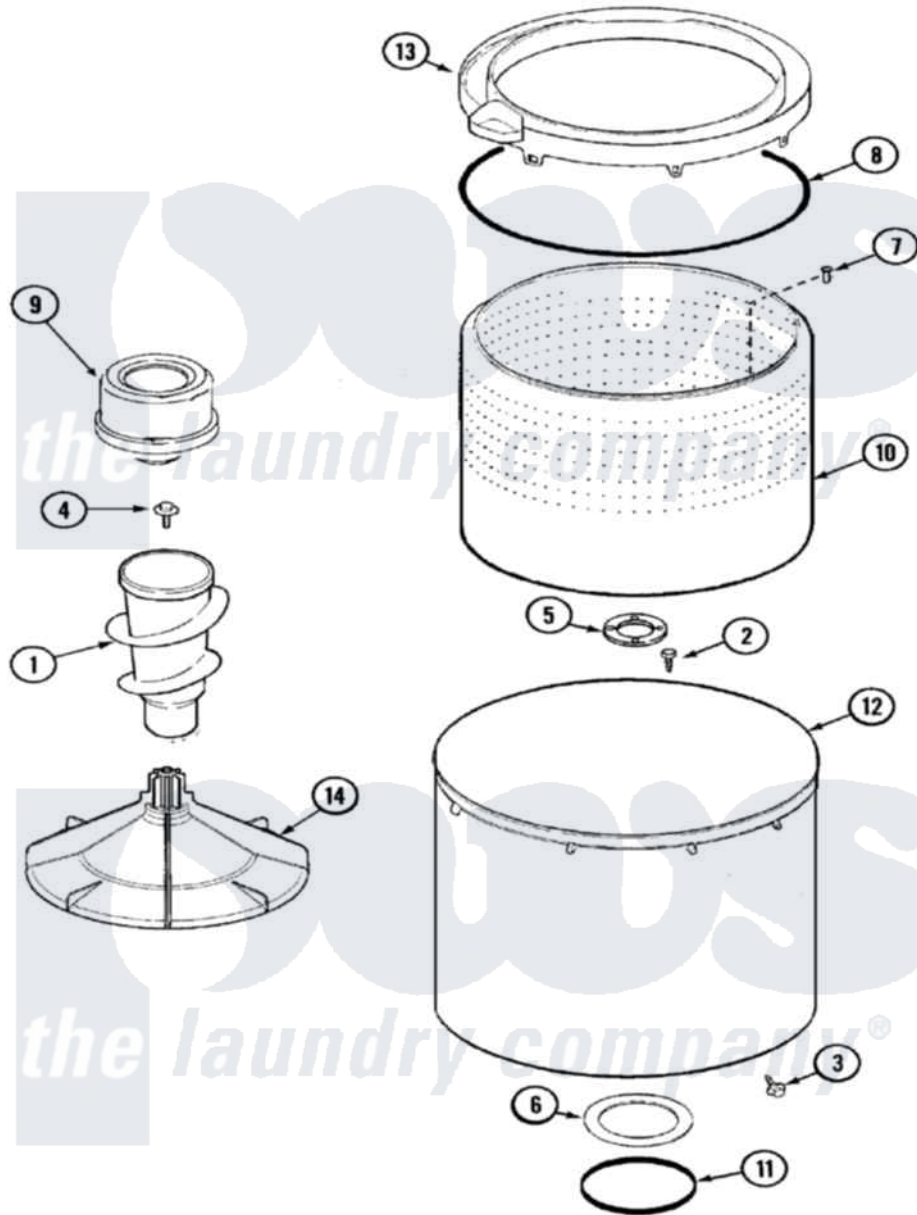

# Magic Chef CAV4004AWW 08 - TUB

Magic Chef [Residential Magic Chef CAV4004AWW Washer Parts](#) Parts Diagram 08 - TUB  
 Click on the part number to view part

Item	Original Part Number	Replaced By	Status	Part Description
1	<a href="#">21001878</a>			Auger/Post Assembly
2	21001510	<a href="#">22002947</a>		Bolt, Tub
3	25-7953	<a href="#">22002933</a>		Screw
4	25-8004	<a href="#">W10309247</a>		Screw
5	<a href="#">35-3685</a>			Gasket, Basket To Centerpost
6	<a href="#">35-3686</a>			Gasket, Tub To Housing
7	25-7967	<a href="#">3400504</a>		Screw
8	<a href="#">35-2328</a>			Seal, Tub Top
9	<a href="#">21001905</a>			Dispenser, Fabric
10	<a href="#">21001529</a>			Basket Assembly
11	<a href="#">35-2978</a>			Seal, Tub/Housing
12	<a href="#">35-3700</a>			Tub Assembly
13	21001531		Not Available	TOP, TUB (PLASTIC)
14	<a href="#">21001530</a>			Base, Agitator