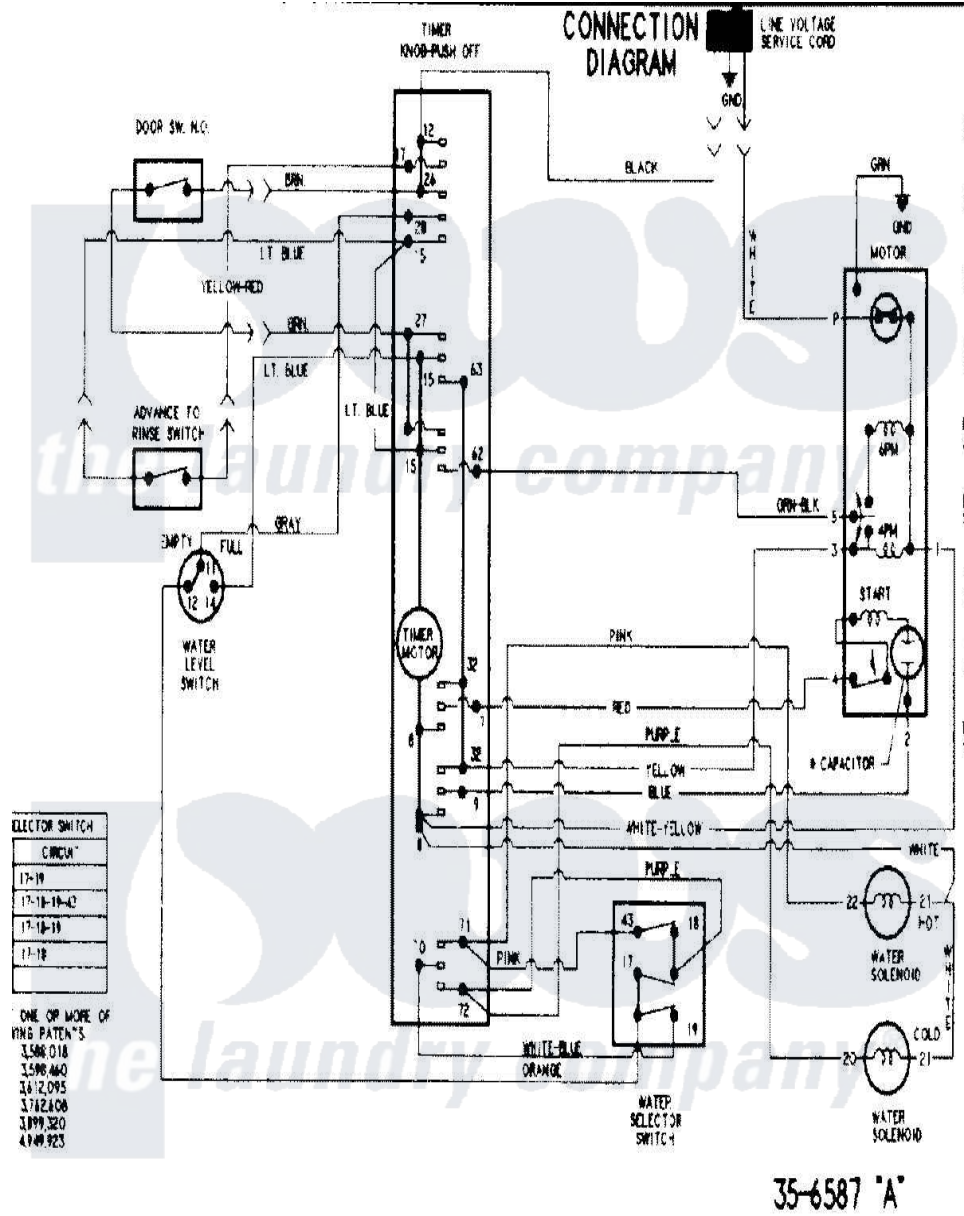

Magic Chef CAV4004AWW 09 - WIRING INFORMATION

Magic Chef [Residential Magic Chef CAV4004AWW Washer Parts](#) Parts Diagram 09 - WIRING INFORMATION
 Click on the part number to view part

Item	Original Part Number	Replaced By	Status	Part Description
NI	15003220		Not Available	WIRING INFORMATION