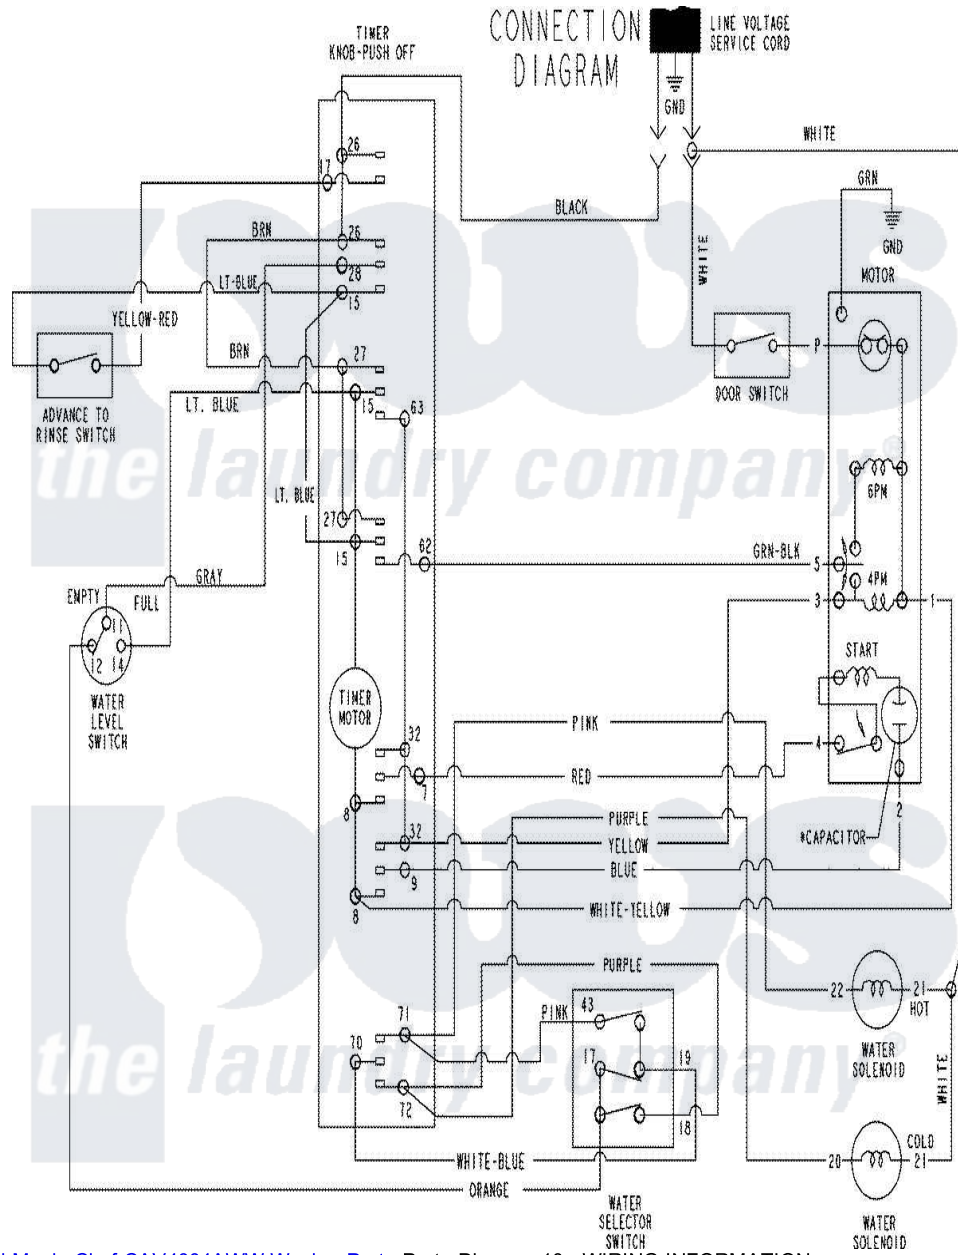

# Magic Chef CAV4004AWW 10 - WIRING INFORMATION

Magic Chef [Residential Magic Chef CAV4004AWW Washer Parts](#) Parts Diagram 10 - WIRING INFORMATION  
 Click on the part number to view part

Item	Original Part Number	Replaced By	Status	Part Description
NI	15003779		Not Available	WIRING INFORMATION