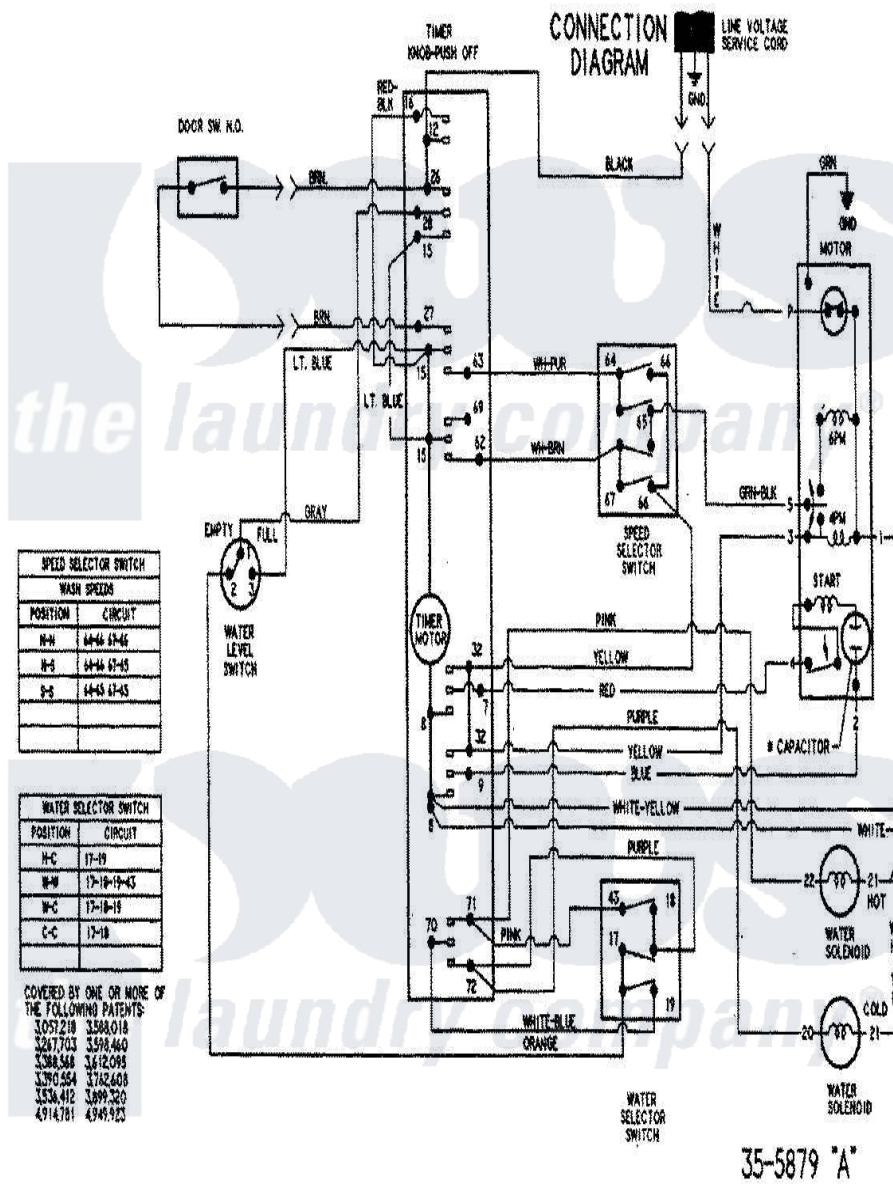

Magic Chef CAV4050AWW 06 - WIRING INFORMATION

Magic Chef [Residential Magic Chef CAV4050AWW Washer Parts](#) Parts Diagram 06 - WIRING INFORMATION
 Click on the part number to view part

Item	Original Part Number	Replaced By	Status	Part Description
NI	15002631		Not Available	WIRING INFORMATION