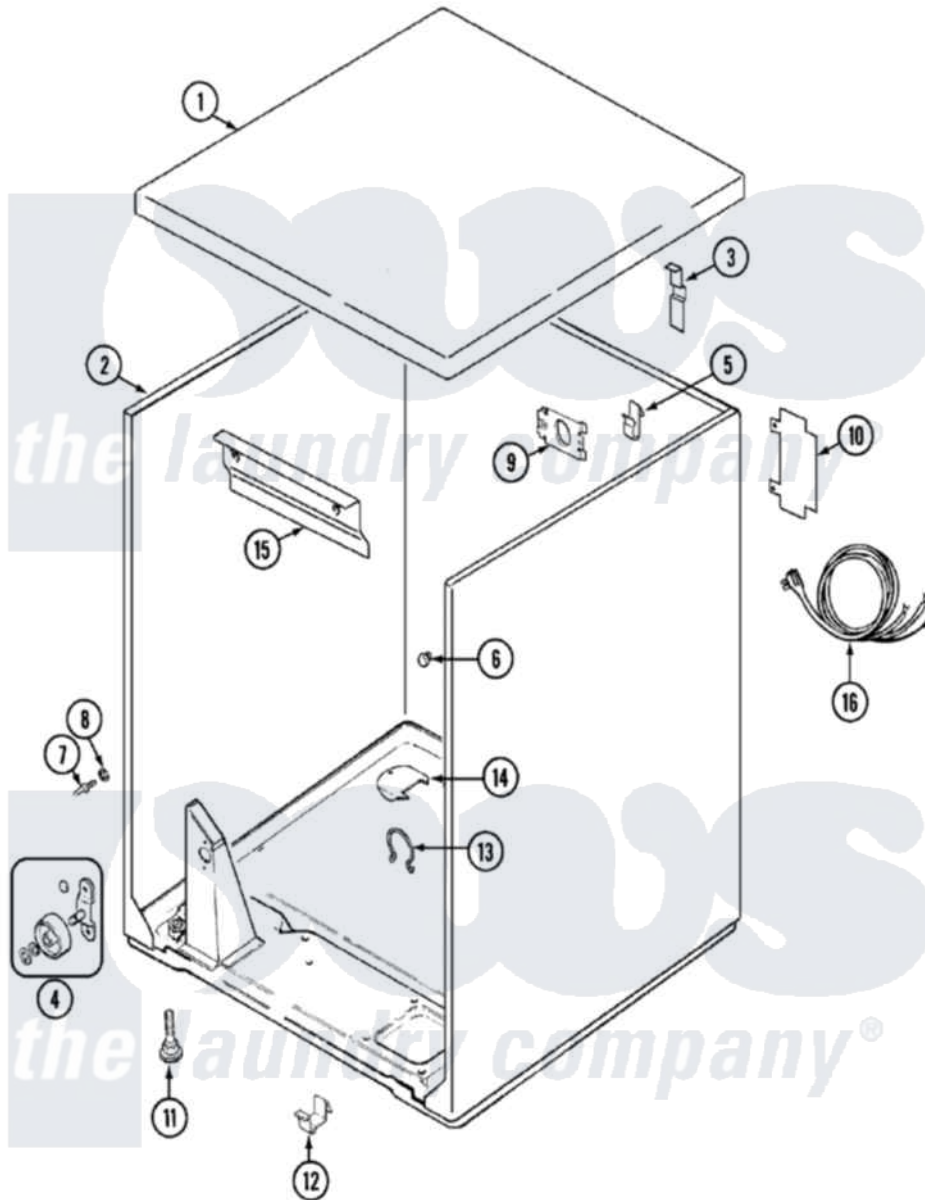

Magic Chef CYE2000AZW 01 - CABINET

Magic Chef [Residential Magic Chef CYE2000AZW Dryer Parts](#) Parts Diagram 01 - CABINET
 Click on the part number to view part

| Item | Original Part Number | Replaced By | Status | Part Description |
|------|--------------------------|--------------------------|---------------|---|
| 1 | 31001423 | | | Top, Cabinet |
| 2 | 53-2559 | 31001714 | | Cabinet And Base Assembly |
| 3 | 63-5712 | | | Hinge, Cabinet Top |
| " | 25-3092 | 90767 | | Screw, 8A X 3/8 HeX Washer Head Tapping |
| 4 | LA-1007 | 12002126 | | Reinforcement Brace/Glide Kit |
| " | LA-1008 | | | Rr Roller Kit |
| 5 | 25-3034 | | | Clip, Wiring |
| 6 | 33-2653 | | | Bumper, Cabinet |
| 7 | 53-0643 | | | Pin, Locator |
| 8 | 53-0200 | | | Sleeve, Locator Pin |
| " | 25-0224 | 3400029 | | Nut, Adapter Plate |
| 10 | 53-0284 | | | Cover, Terminal |
| " | 25-7857 | 90767 | | Screw, 8A X 3/8 HeX Washer Head Tapping |
| 11 | 63-5519 | | Not Available | LEG, LEVELING |
| 12 | 53-0120 | | | Clip, Front Panel |

| | | | |
|----|-------------------------|---------------------------|----------------|
| 13 | 25-7027 | 16515 | Clip |
| 14 | 25-7741 | W10116760 | Screw |
| " | 53-1921 | | Shield, Wiring |
| 15 | 25-3457 | | Screw, Sems |
| " | 53-0133 | | Shield, Heat |