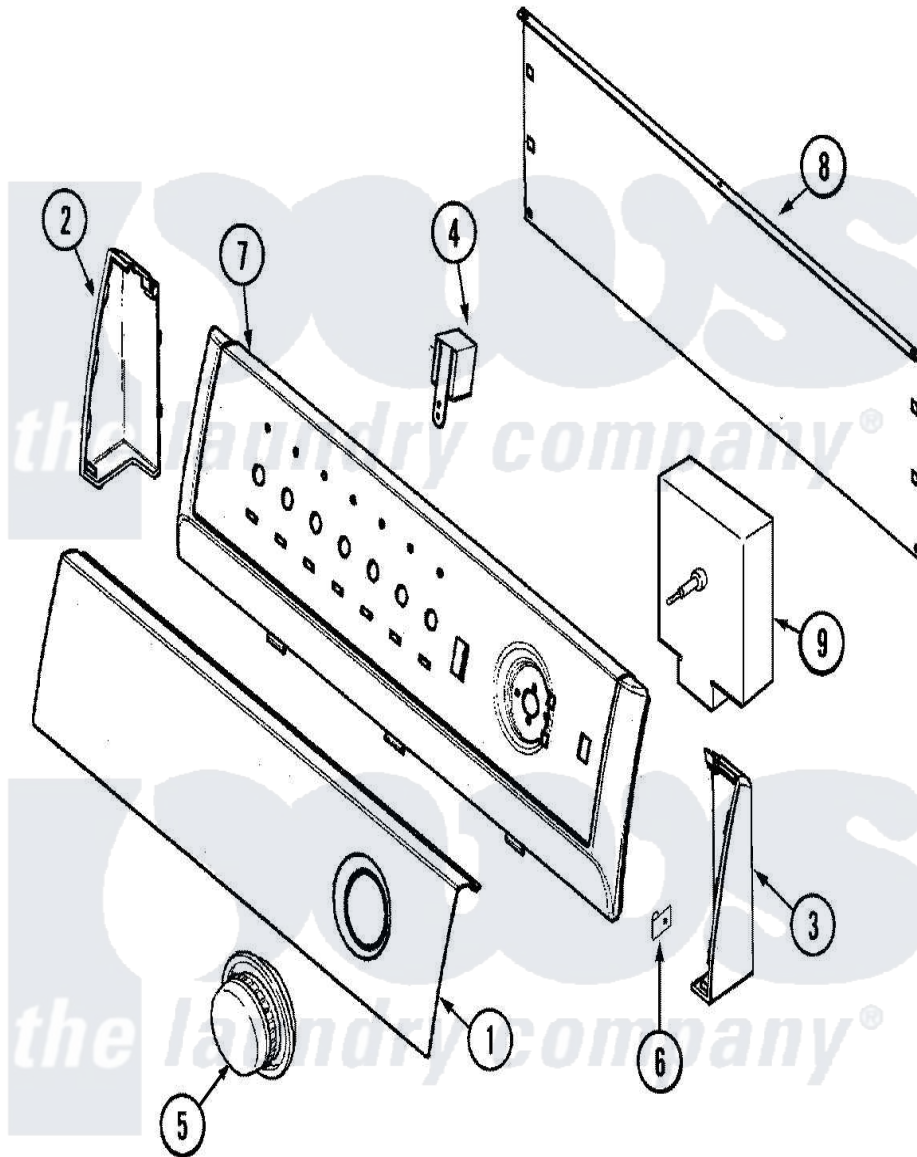

Magic Chef CYE2000AZW 02 - CONTROL PANEL

Magic Chef [Residential Magic Chef CYE2000AZW Dryer Parts](#) Parts Diagram 02 - CONTROL PANEL
 Click on the part number to view part

Item	Original Part Number	Replaced By	Status	Part Description
1	31001383	31001434		Panel, Control
2	21001546			Endcap, Panel
"	25-3092	90767		Screw, 8A X 3/8 HeX Washer Head Tapping
3	21001547			Endcap, Panel
"	25-3092	90767		Screw, 8A X 3/8 HeX Washer Head Tapping
4	53-1639			Buzzer Assembly
5	31001388			Knob/Skirt, Timer
6	25-7851			Speedclip, End Cap To Top
7	21001552			Frame , Control Panel
8	21001527			Shield, Rear
"	25-3457			Screw, Sems
"	25-3092	90767		Screw, 8A X 3/8 HeX Washer Head Tapping
9	63-6743	31001484		Resistor Assembly
"	31001108			Timer