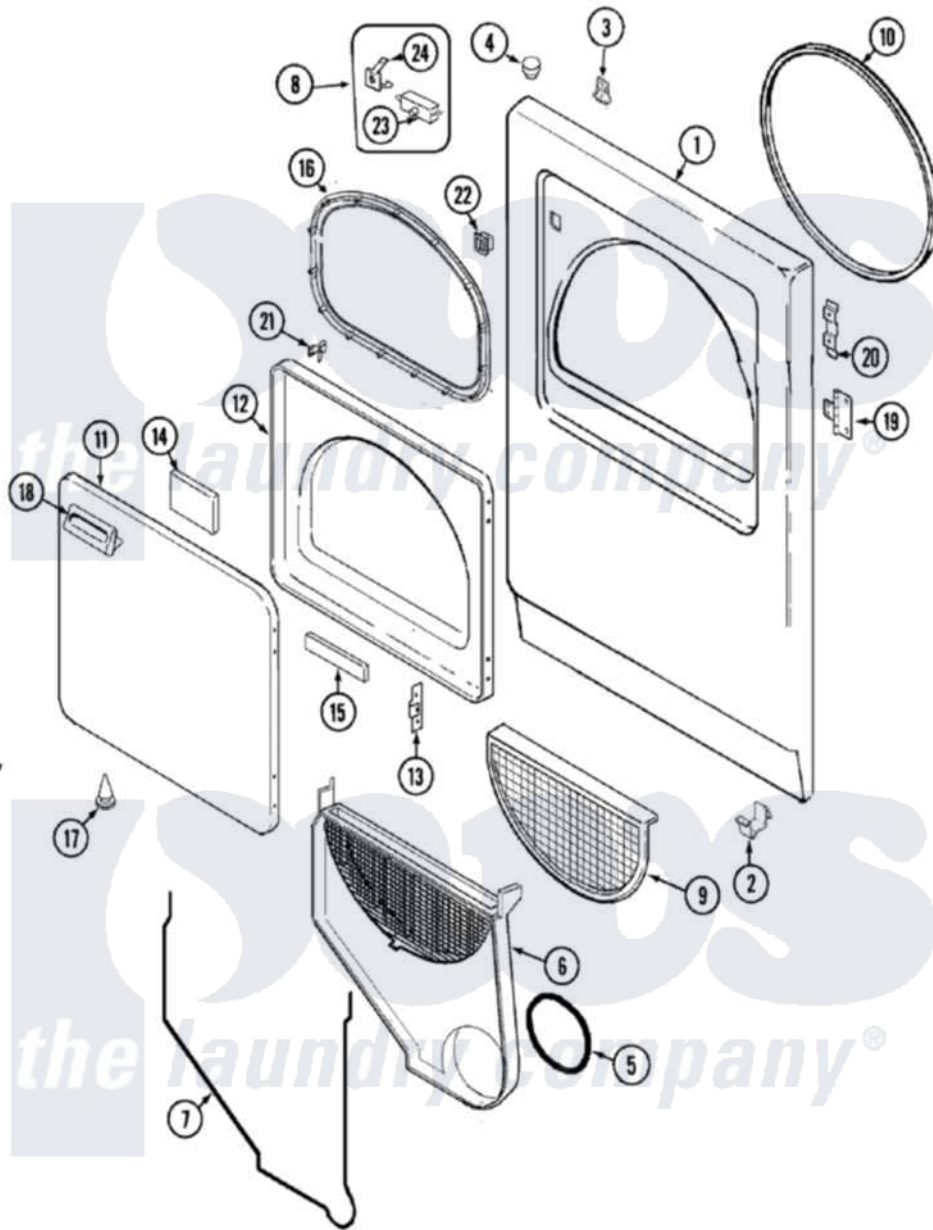

Magic Chef CYE2000AZW 04 - DOOR (SERIES 11)

Magic Chef [Residential Magic Chef CYE2000AZW Dryer Parts](#) Parts Diagram 04 - DOOR (SERIES 11)
 Click on the part number to view part

Item	Original Part Number	Replaced By	Status	Part Description
1	53-0726	31001771		Panel, Front
2	53-0120			Clip, Front Panel
3	31001526			Lock, Top
4	33-2653			Bumper, Cabinet
5	53-0203	12001324		Duct Kit, Collector
6	25-7810	415013-35		Screw
"	12001324			Duct Kit, Collector
7	53-0204			Seal
8	LA-1005			Switch Kit
9	53-0918			Filter, Lint
10	53-0281	31001747		Seal Assembly
11	25-7770	3196169		Screw, Element
"	53-0154			Panel, Outer Door
12	53-0912		Not Available	PANEL, INNER DOOR (WHT)
13	53-0119			Clip, Hinge
14	53-1490			Door Pad

15	53-1491		Door Pad
16	53-0648	31001529	Seal, Door
17	25-7889		Plug Button
18	25-7810	415013-35	Screw
"	53-0927		Handle, Door
19	25-7809		Screw, No.6-20 1/2 Flthd Torx
"	53-1492		Hinge, Dryer Door
20	53-0121	Not Available	TWIN NUT
21	53-2364	LA-1003	Door Catch Kit
22	53-0187	LA-1003	Door Catch Kit
23	53-0147	53-0148	Switch, Door
24	63-5990	31001319	Clip, Switch