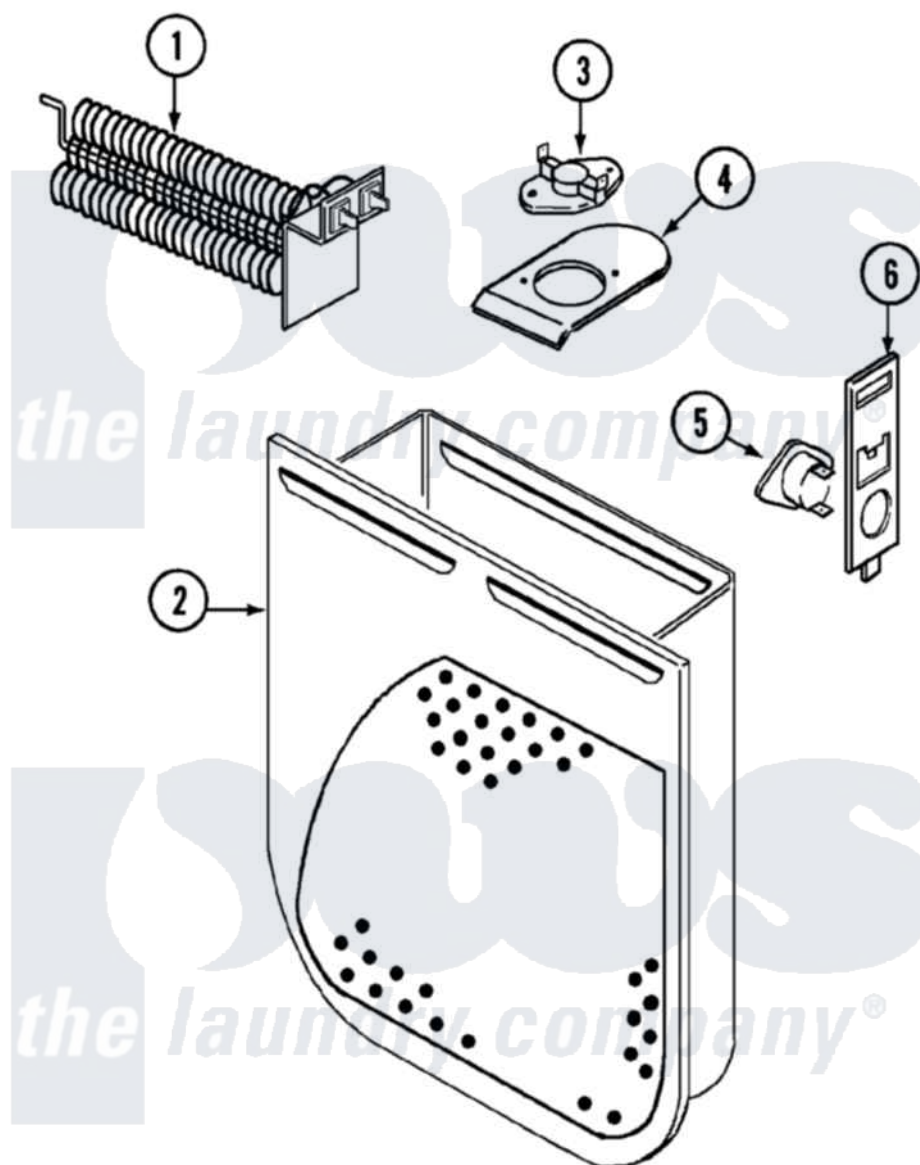

Magic Chef CYE2000AZW 05 - HEATER

Magic Chef [Residential Magic Chef CYE2000AZW Dryer Parts](#) Parts Diagram 05 - HEATER
 Click on the part number to view part

Item	Original Part Number	Replaced By	Status	Part Description
1	53-1641	LA-1044		Element
"	25-7863			Screw
2	53-1232			Heater Housing Assembly
3	53-0771			Thermostat, Hi-Limit
"	25-3083	212951		Screw, No.6-32 X 1/4 Inch
4	53-0285			Bracket, Thermostat
"	25-7741	W10116760		Screw
5	LA-1053			Fuse Kit, Thermal
6	53-1181			Bracket, Thermal Fuse