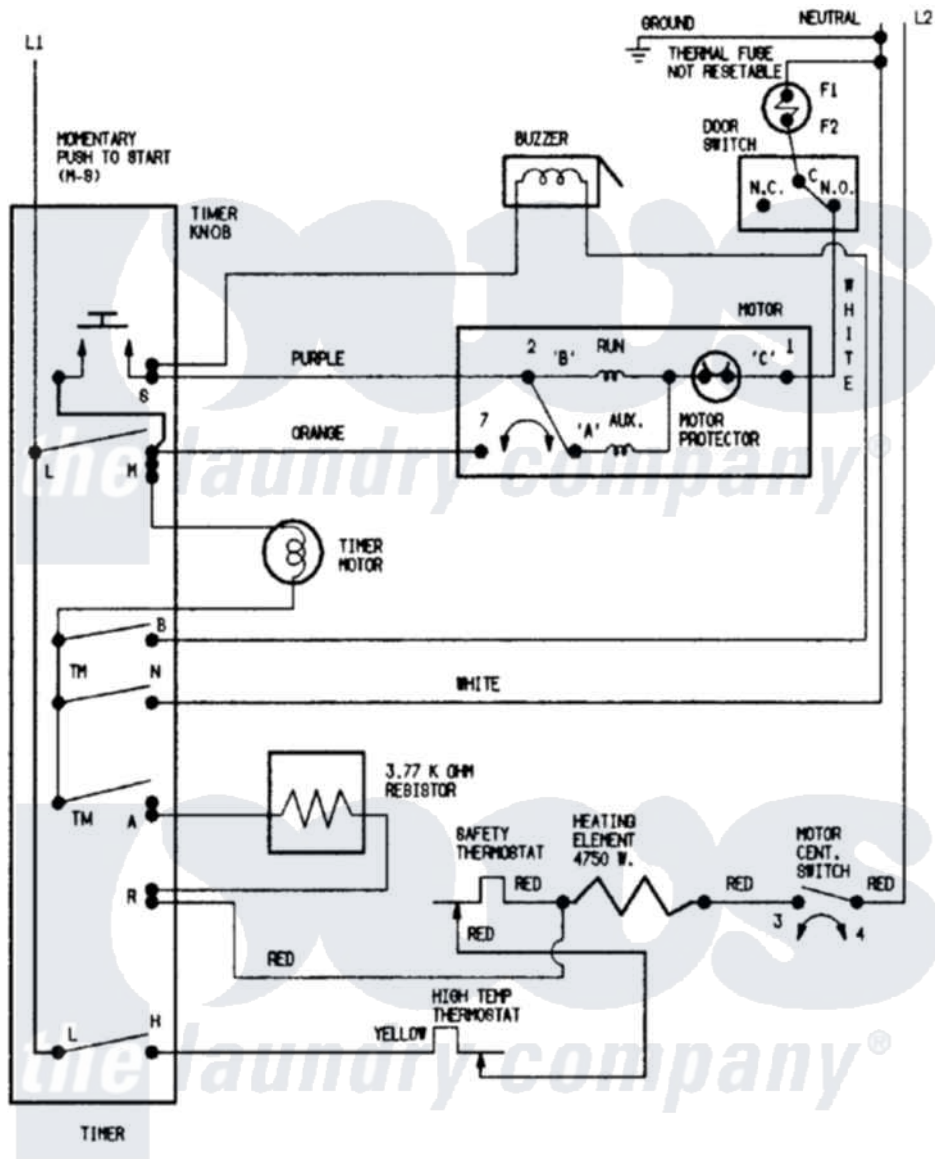

Magic Chef CYE2000AZW 08 - WIRING INFORMATION

Magic Chef [Residential Magic Chef CYE2000AZW Dryer Parts](#) Parts Diagram 08 - WIRING INFORMATION
 Click on the part number to view part

Item	Original Part Number	Replaced By	Status	Part Description
NI	15002020		Not Available	WIRING INFORMATION (ELEC)