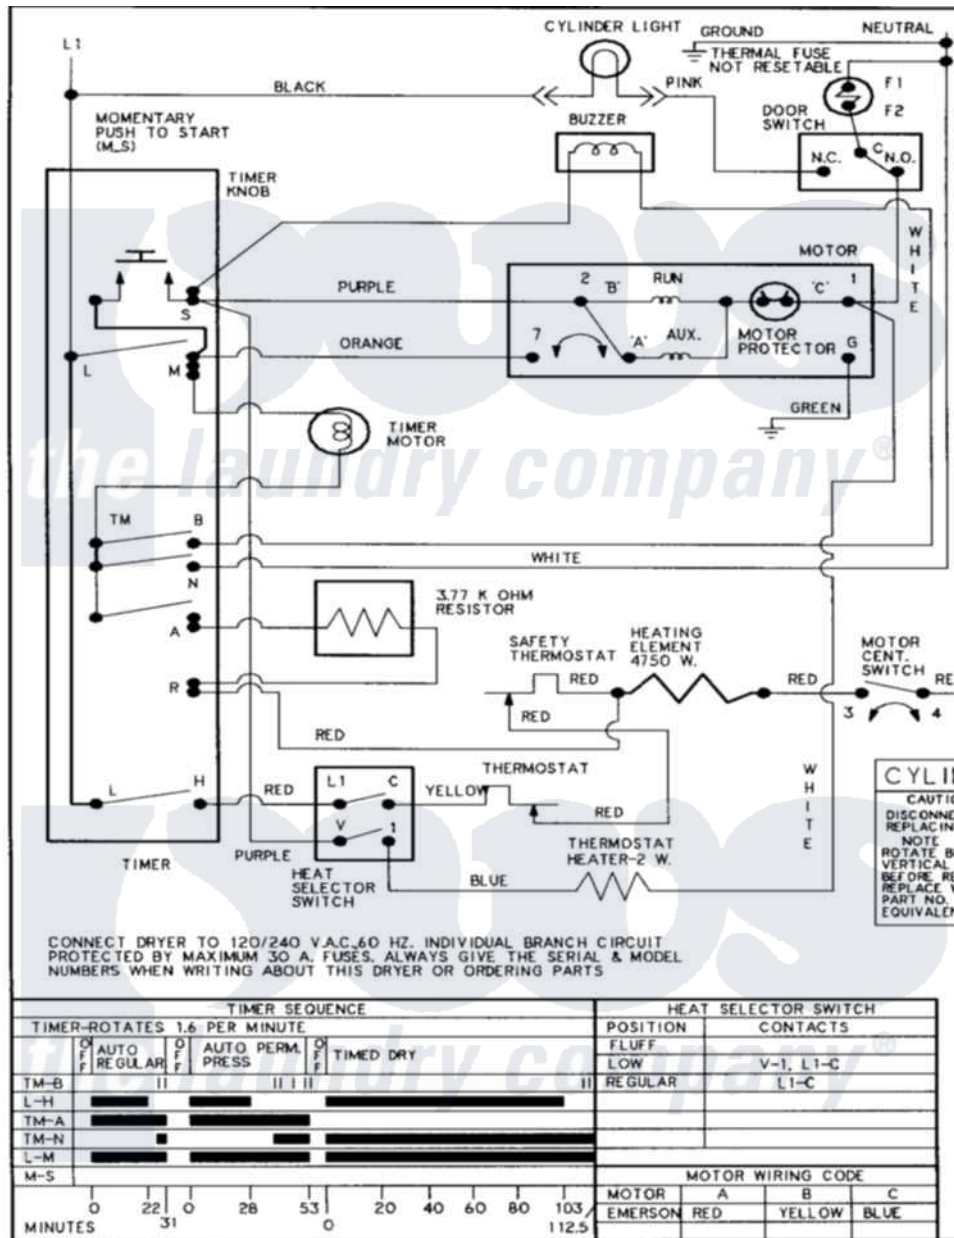

Magic Chef CYE3004AYW 09 - WIRING INFORMATION (SERIES 15 ELEC)

Magic Chef Residential Magic Chef CYE3004AYW Dryer Parts Parts Diagram 09 - WIRING INFORMATION (SERIES 15 ELEC)

[Click on the part number to view part](#)

Item	Original Part Number	Replaced By	Status	Part Description
NI	15003587		Not Available	WIRING INFORMATION