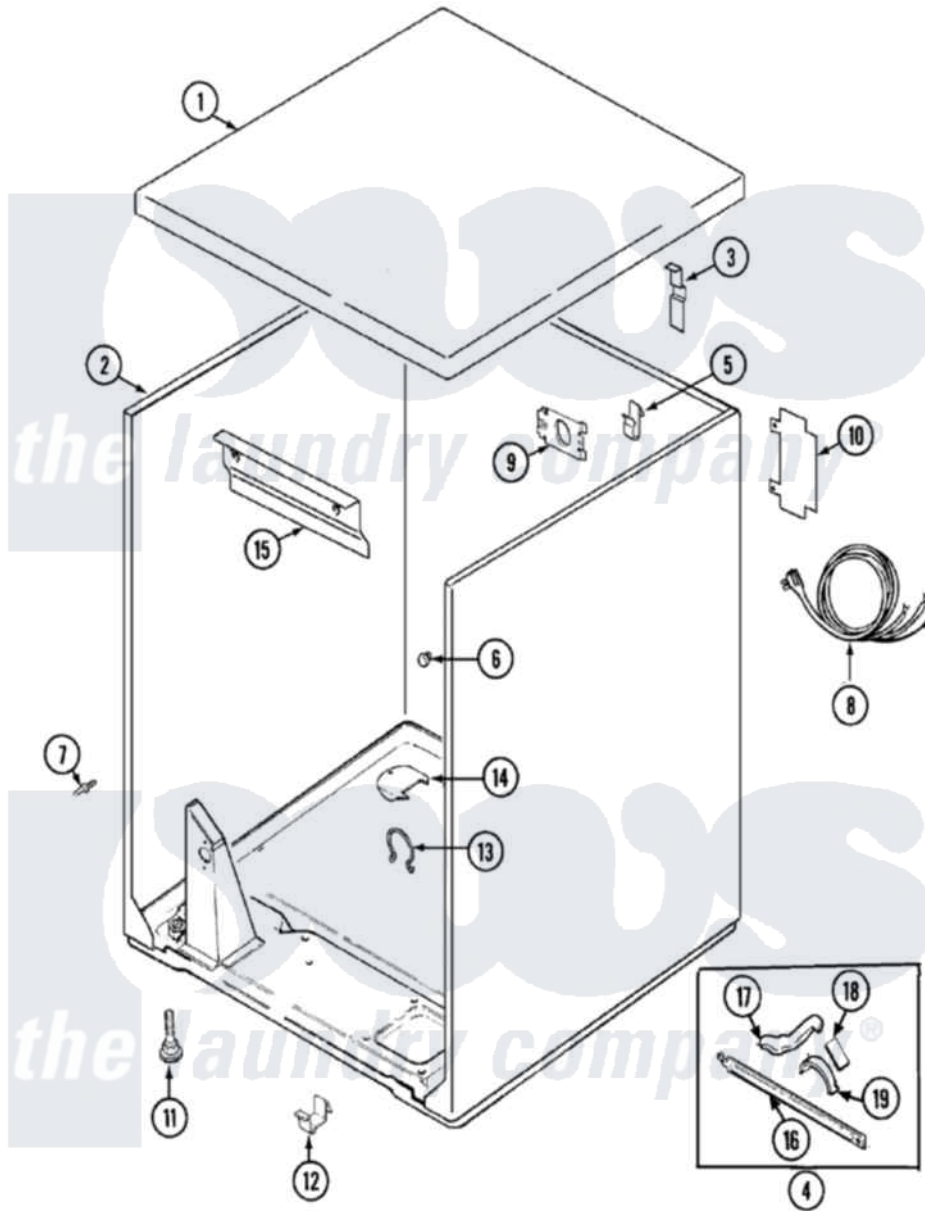

# Magic Chef CYE3004AZW 01 - CABINET

Magic Chef [Residential Magic Chef CYE3004AZW Dryer Parts](#) Parts Diagram 01 - CABINET  
 Click on the part number to view part

Item	Original Part Number	Replaced By	Status	Part Description
1	<a href="#">31001220</a>			Damper, Cabinet
"	<a href="#">31001527</a>			Reinfortment, Top
"	<a href="#">31001423</a>			Top, Cabinet
2	<a href="#">31001714</a>			Cabinet And Base Assembly
3	25-3092	<a href="#">90767</a>		Screw, 8A X 3/8 HeX Washer Head Tapping
"	<a href="#">35-4128</a>			Pad, Hinge
"	<a href="#">63-5712</a>			Hinge, Cabinet Top
4	<a href="#">12002126</a>			Reinforcement Brace/Glide Kit
5	<a href="#">25-3034</a>			Clip, Wiring
6	<a href="#">33-2653</a>			Bumper, Cabinet
7	<a href="#">21001829</a>			Post, Locating
8	31001019		Not Available	CORD, POWER
9	53-0135		Not Available	SUPPORT, POWER CORD
"	25-7828	<a href="#">489483</a>		Screw 10-32 X 1/2
10	<a href="#">53-0284</a>			Cover, Terminal
				Screw, 8A X 3/8 HeX Washer

"	25-7857	<a href="#">90767</a>	Screw, 1/4 X 3/8 HEX WASHER Head Tapping
11	63-5519	Not Available	LEG, LEVELING
12	<a href="#">53-0120</a>		Clip, Front Panel
13	31001320	<a href="#">16515</a>	Clip
14	<a href="#">53-1921</a>		Shield, Wiring
"	25-7733	<a href="#">681414</a>	Screw, 10AB X 1/2
15	<a href="#">25-3457</a>		Screw, Sems
"	<a href="#">53-0133</a>		Shield, Heat
16	<a href="#">53-1625</a>		Brace, Tumbler Support
17	<a href="#">31001469</a>		Glide, Tumbler
18	<a href="#">31001356</a>		Pad, Glide
19	<a href="#">31001470</a>		Glide, Tumbler