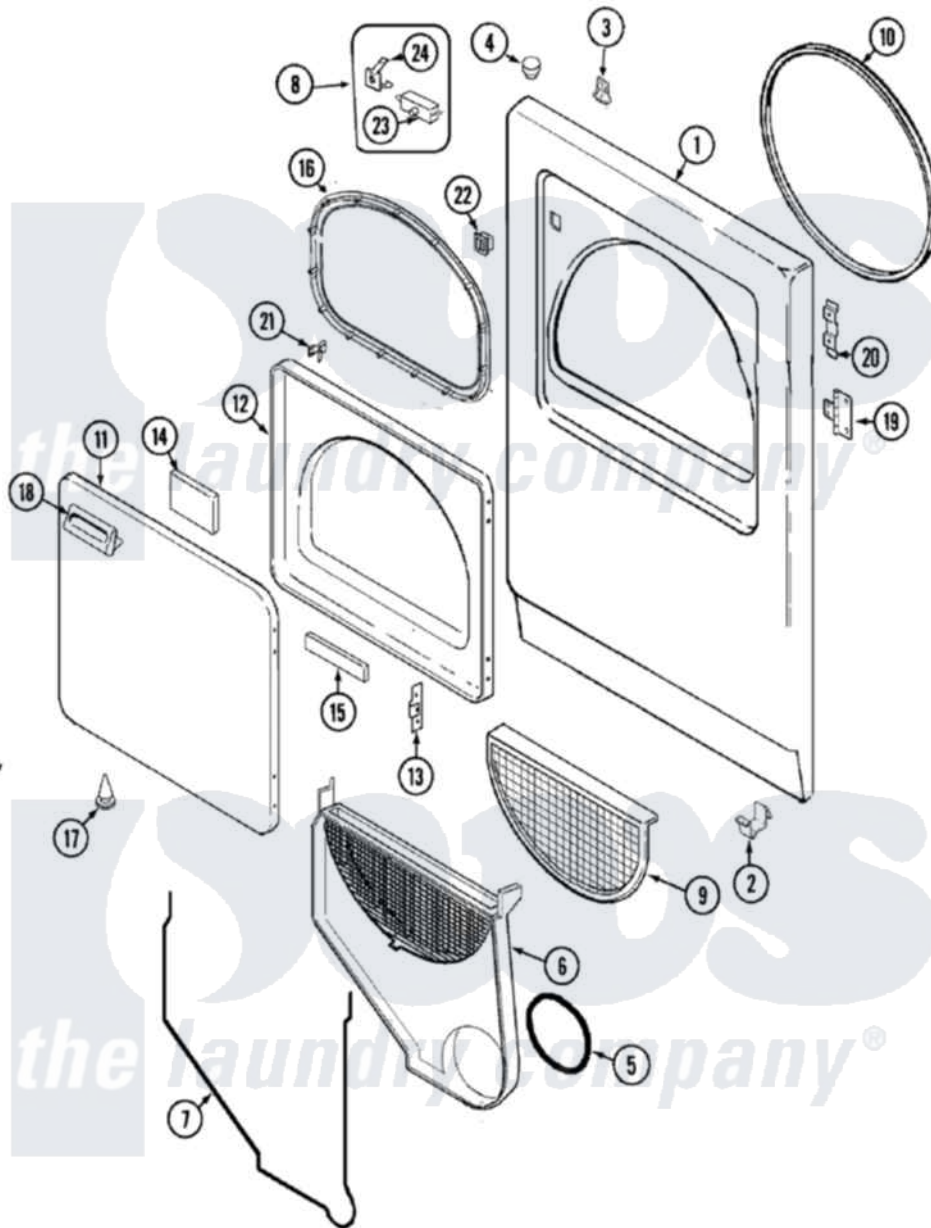

Magic Chef CYE3004AZW 03 - DOOR AND FRONT PANEL

Magic Chef [Residential Magic Chef CYE3004AZW Dryer Parts](#) Parts Diagram 03 - DOOR AND FRONT PANEL
 Click on the part number to view part

Item	Original Part Number	Replaced By	Status	Part Description
1	53-0726	31001771		Panel, Front
2	53-0120			Clip, Front Panel
3	31001526			Lock, Top
4	33-2653			Bumper, Cabinet
5	31001541			Seal, Blower/Collector Duct
6	12001324			Duct Kit, Collector
"	25-7810	415013-35		Screw
7	53-0204			Seal
8	LA-1005			Switch Kit
"	W10124350		Not Available	NOT REQUIRED PART OR SEE NOTE
9	53-0918			Filter, Lint
10	31001637			Seal Assembly, Cylinder Front
11	53-0154			Panel, Outer Door
"	25-7752	3196169		Screw, Element
12	53-0912		Not Available	PANEL, INNER DOOR (WHT)
13	53-0119			Clip, Hinge

14	53-1490		Door Pad
15	53-1491		Door Pad
16	31001529		Seal, Door
17	25-7889		Plug Button
18	53-0927		Handle, Door
"	25-7810	415013-35	Screw
19	53-1492		Hinge, Dryer Door
"	25-7809		Screw, No.6-20 1/2 Flthd Torx
20	53-0121	Not Available	TWIN NUT
"	31001786	98006631	Screw
21	53-2364	LA-1003	Door Catch Kit
22	53-0187	LA-1003	Door Catch Kit
23	31001732	53-0148	Switch, Door
"	53-0148		Switch, Door
24	31001319		Clip, Switch
"	31001733		Clip, Switch