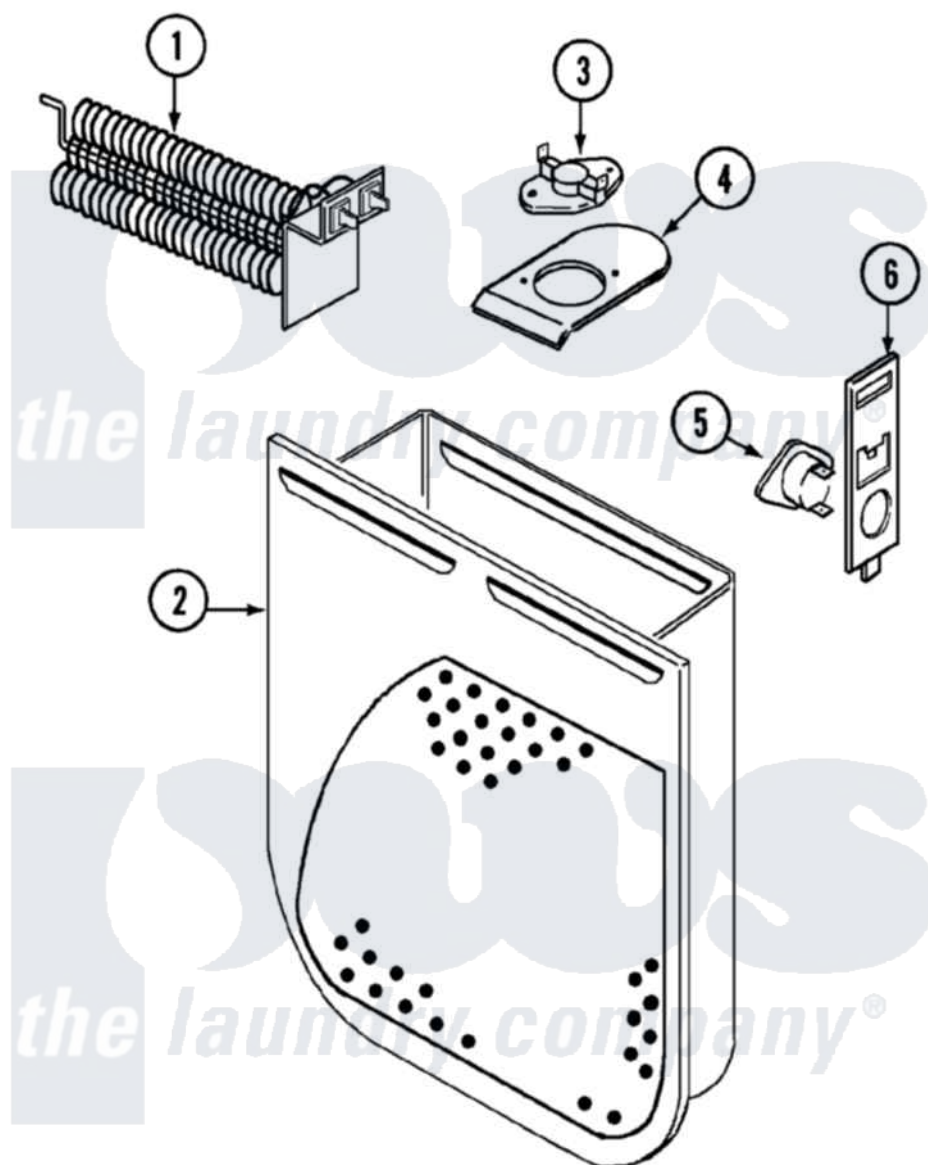

Magic Chef CYE3004AZW 04 - HEATER

Magic Chef [Residential Magic Chef CYE3004AZW Dryer Parts](#) Parts Diagram 04 - HEATER
 Click on the part number to view part

Item	Original Part Number	Replaced By	Status	Part Description
1	31001499	LA-1044		Element
"	25-7863			Screw
2	53-1232			Heater Housing Assembly
3	53-0771			Thermostat, Hi-Limit
"	25-3083	212951		Screw, No.6-32 X 1/4 Inch
4	53-0285			Bracket, Thermostat
"	212951			Screw, No.6-32 X 1/4 Inch
5	LA-1053			Fuse Kit, Thermal
6	53-1181			Bracket, Thermal Fuse