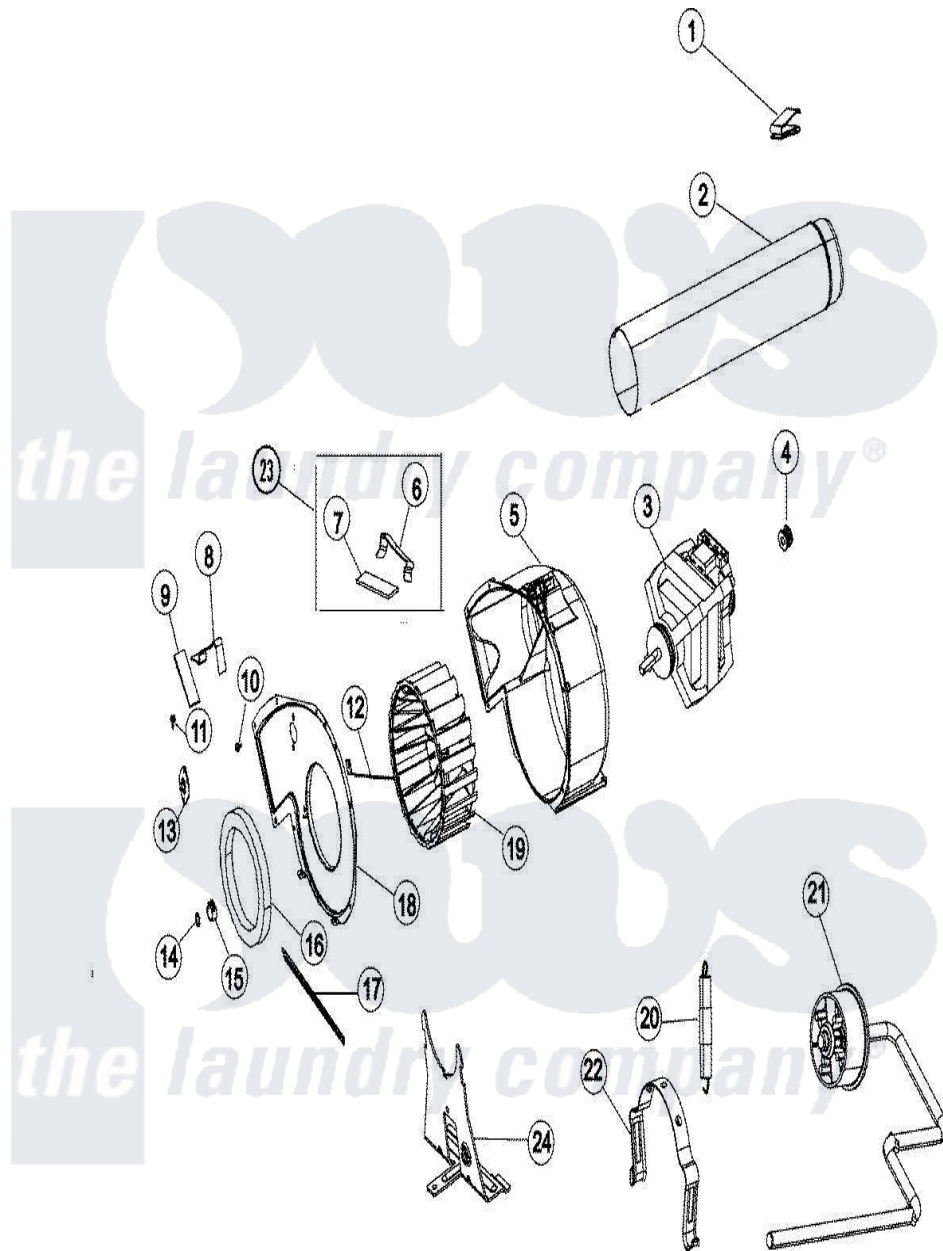

Magic Chef CYE3004AZW 05 - MOTOR & DRIVE

Magic Chef [Residential Magic Chef CYE3004AZW Dryer Parts](#) Parts Diagram 05 - MOTOR & DRIVE
 Click on the part number to view part

Item	Original Part Number	Replaced By	Status	Part Description
1	31001572			Clip, Vent Pipe Ground
2	53-0134			Duct, Exhaust
3	31001589	W10410996		Motor-Drive
4	31001535			Pulley, Motor
5	53-1801			Housing, Blower
6	31001470			Glide, Tumbler
7	31001356			Pad, Glide
8	31001469			Glide, Tumbler
9	31001356			Pad, Glide
10	31001267	W10116760		Screw
11	25-7890	489478		Screw, 8 X 1/2
12	53-1026			Guide, Vane Inlet
13	31001088			Thermostat, Control
"	31001192			Thermostat, Control
14	25-7855			Ring, Retaining
15	25-7823	312967		Clamp, Blower Housing

16	31001541		Seal, Blower/Collector Duct
17	53-1625		Brace, Tumbler Support
18	53-1934		Cover, Blower Housing
19	31001317		Wheel, Blower
20	31001465		Spring, Idler
21	31001710		Idler Arm Assembly
22	53-0214	660658	Clamp, Motor Mounting 343481 685441
23	LA-1006		Glide Kit, Tumbler
24	31001570		Bracket, Motor