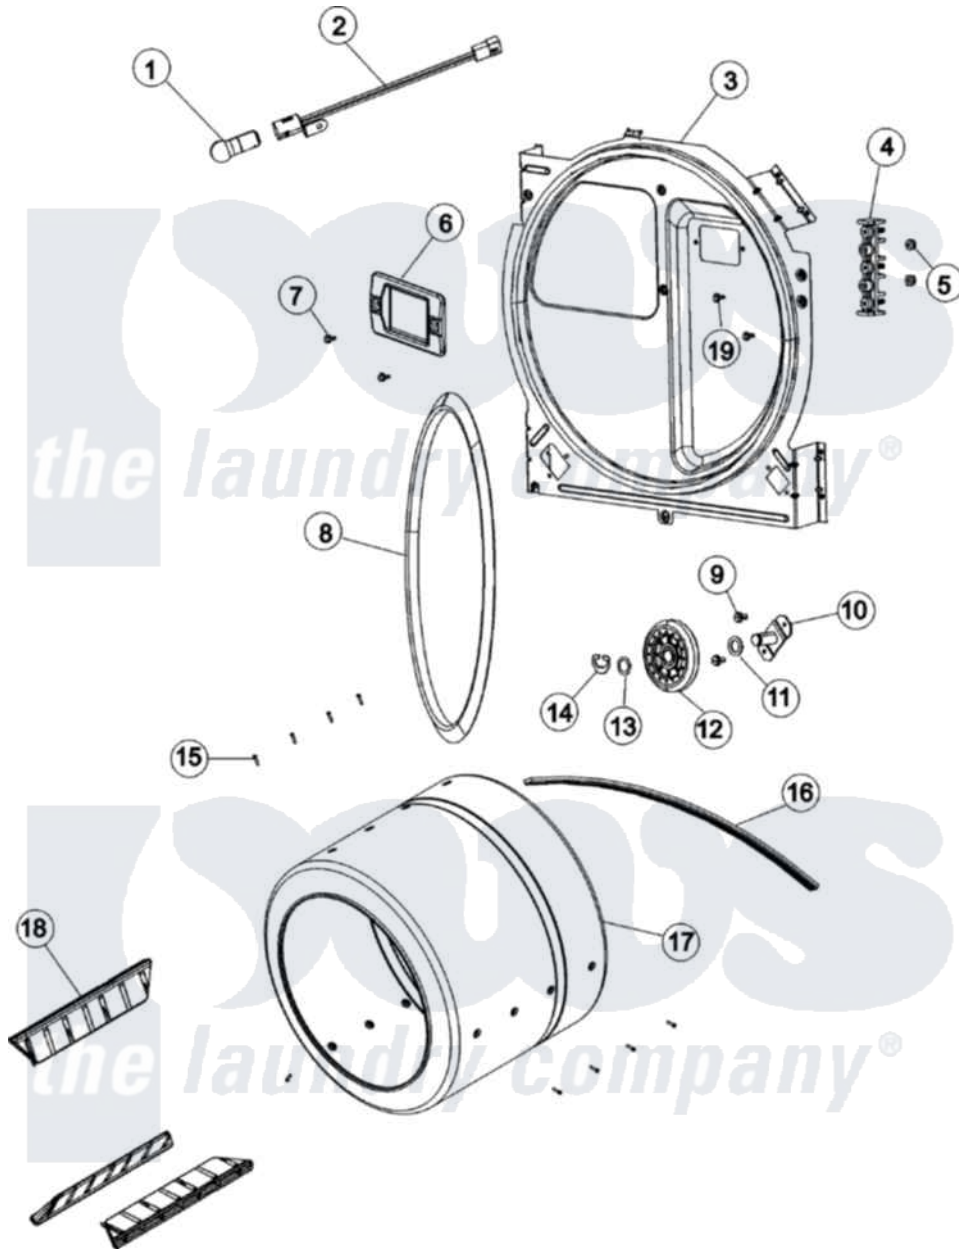

Magic Chef CYE3004AZW 07 - TUMBLER

Magic Chef [Residential Magic Chef CYE3004AZW Dryer Parts](#) Parts Diagram 07 - TUMBLER
 Click on the part number to view part

Item	Original Part Number	Replaced By	Status	Part Description
1	31001575			Bulb, Cylinder Light
2	31001579		Not Available	RECEPTACLE ASM, CLYINDER LIGHT
3	31001581			Bulkhead With Seal
4	53-1518			Block, Terminal
5	25-0027	112432		Nut
"	25-3122			Washer, Flat
6	31001585		Not Available	LENS, CYLINDER LIGHT
7	31001580	313806		Screw
8	31001548	31001747		Seal Assembly
9	25-7101	3351614		Screw, Gearcase Cover Mounting
10	53-0197			Support Assembly-Cylinder Rear
11	31001583			Spacer, Roller
12	31001096			Roller
13	25-7814			Washer

14	25-7854		Ring, Retaining
15	25-7759	3196164	Screw
16	31531589	341241	Belt
17	53-1250		Cylinder
18	53-1249	Not Available	BAFFLE, WHITE
19	25-7952	3400074	Screw