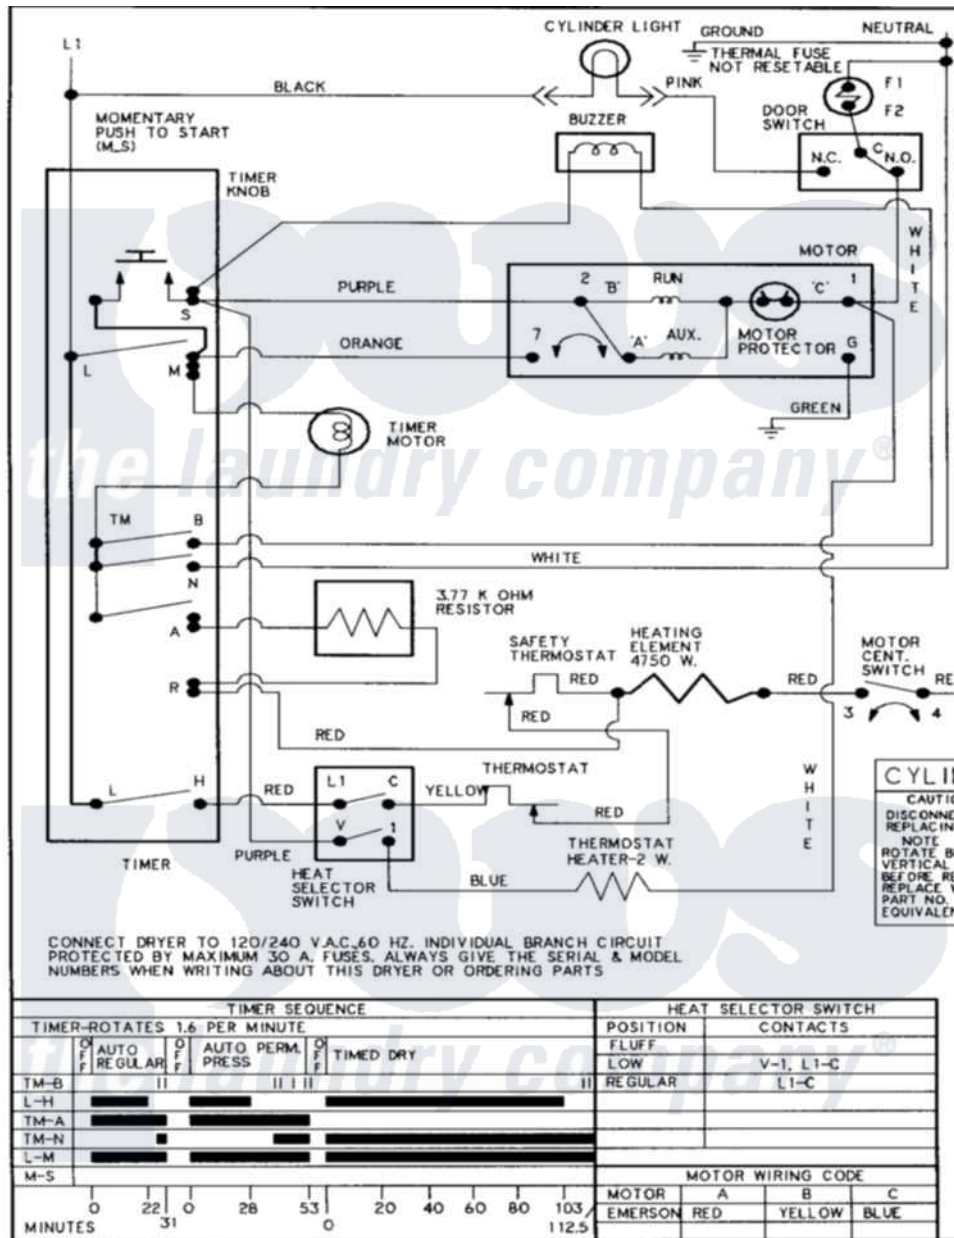

Magic Chef CYE3004AZW 09 - WIRING INFORMATION (SERIES 15 ELEC)

Magic Chef Residential Magic Chef CYE3004AZW Dryer Parts Parts Diagram 09 - WIRING INFORMATION (SERIES 15 ELEC)

[Click on the part number to view part](#)

Item	Original Part Number	Replaced By	Status	Part Description
NI	15003587		Not Available	WIRING INFORMATION