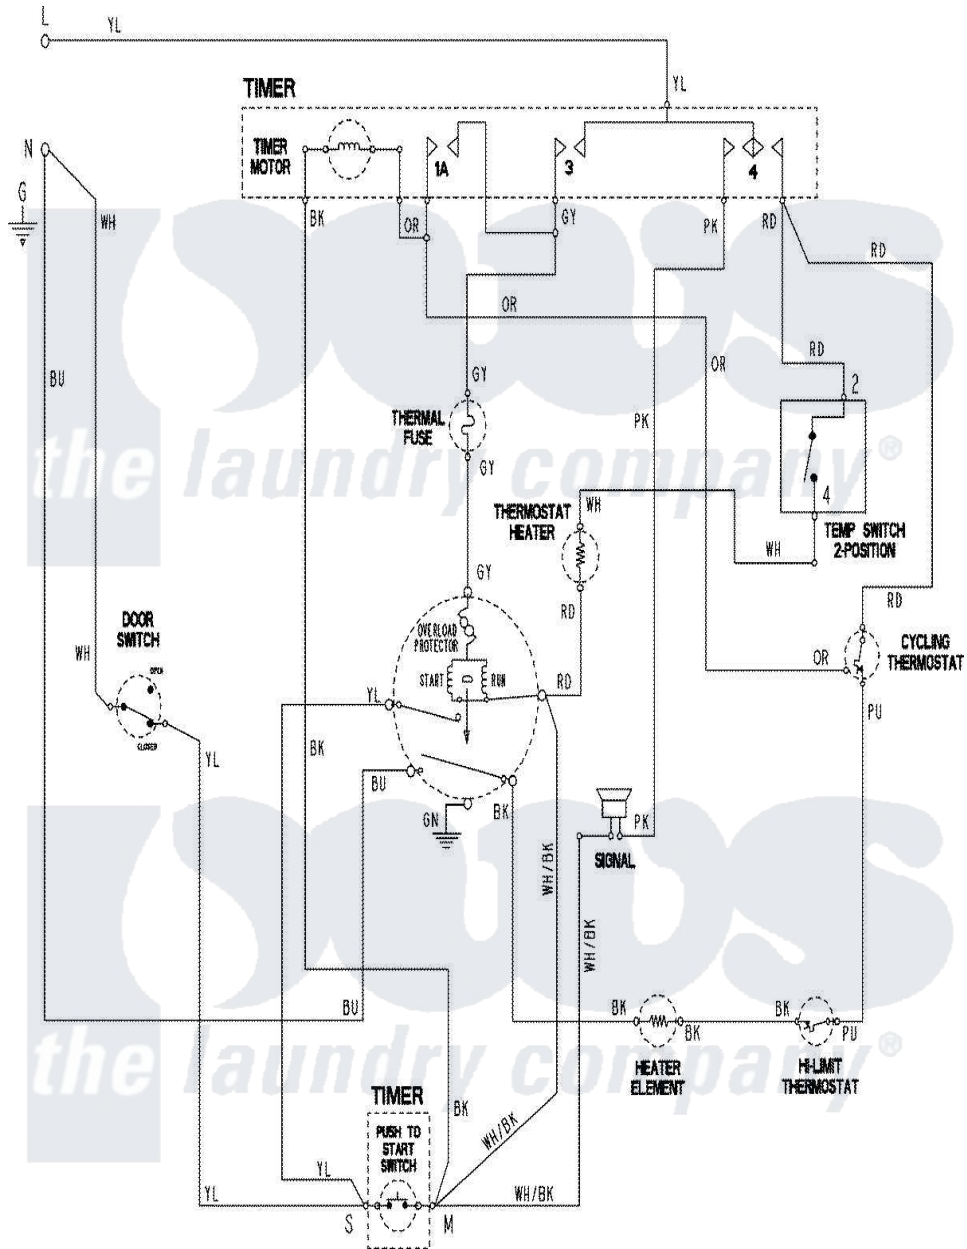

Magic Chef CYE3005AKW 06 - WIRING INFORMATION

Magic Chef [Residential Magic Chef CYE3005AKW Dryer Parts](#) Parts Diagram 06 - WIRING INFORMATION
 Click on the part number to view part

Item	Original Part Number	Replaced By	Status	Part Description
NI	15003845		Not Available	WIRING INFORMATION