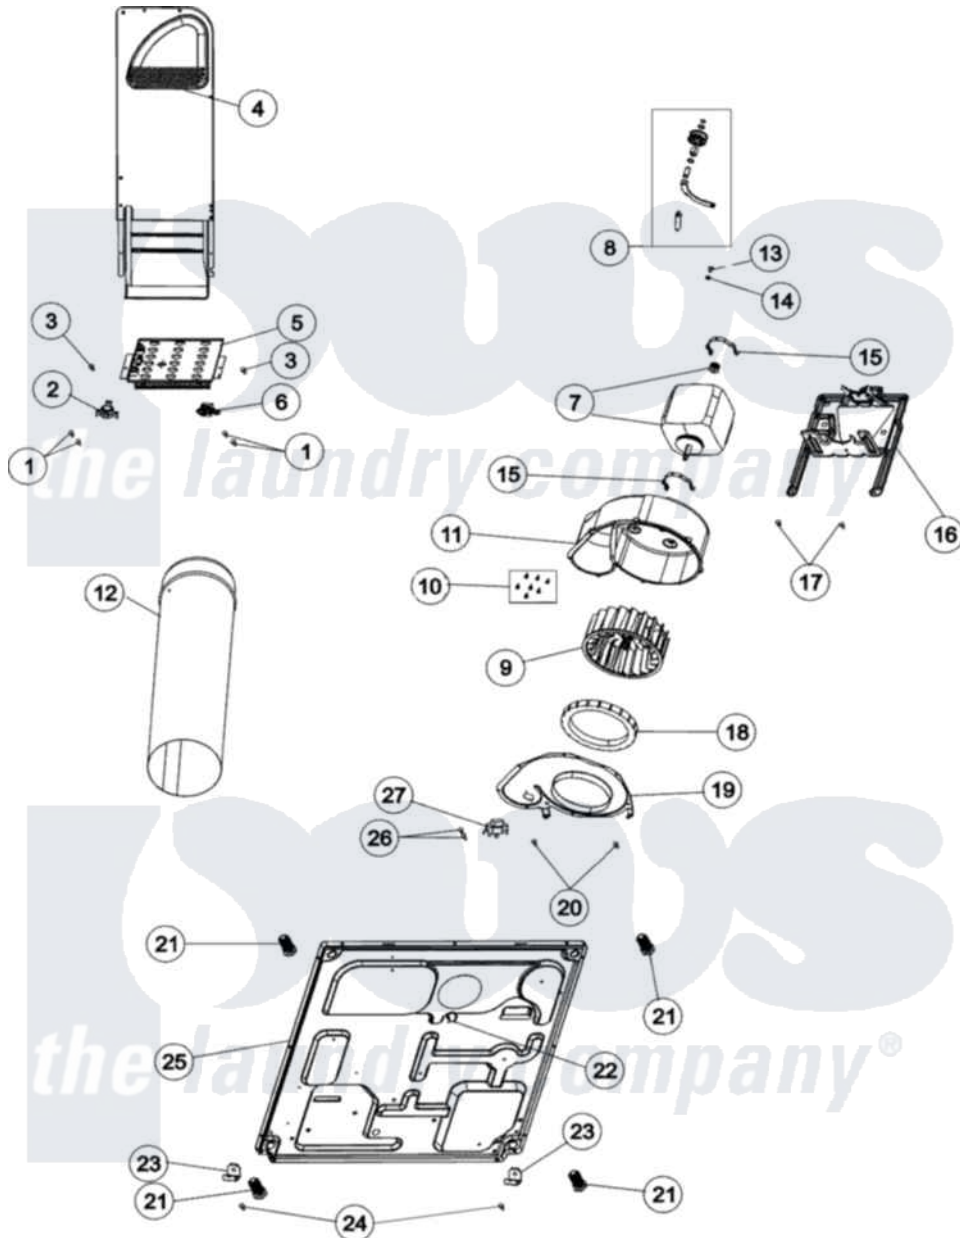

Magic Chef CYE3005AYW 01 - BASE, HEATER & MOTOR

Magic Chef [Residential Magic Chef CYE3005AYW Dryer Parts](#) Parts Diagram 01 - BASE, HEATER & MOTOR
 Click on the part number to view part

Item	Original Part Number	Replaced By	Status	Part Description
1	23222	3177991		Screw
2	Y62641	W10116735		Thermistor-Fix
3	503688			Screw, 10B-16 X .34 I
4	503605			Assembly, Heater Duct
5	Y503978			Assembly, Heater Kit
6	40113801			Fuse, Thermal
7	2200376			Motor
8	37001287			Assembly, Idler Lever/Shaft/Pulley
9	56000	510139P		Assembly Blower Fan Package
10	31260			Screw, No.8 X 3/8 Ind H
11	56020			Housing, Blower
12	505518			Duct, Exhaust
13	500824			Screw, 1/4-20 Unc Hex
14	27001225			Nut, Jam Mid Lock 1/4-20
15	V58017	660658		Clamp, Motor Mounting

15	130047	000030	343481 685441
16	503613		Mount, Motor
17	27001200		Screw
18	37001119		Seal, Blower Housing
19	500078	511969P	Kit Blower Housing And Cover
20	503688		Screw, 10B-16 X .34 I
21	Y500101		Leg, Leveling
22	504034		Clip, Wire
23	37001145		Clip, Front Panel
24	27001200		Screw
25	37001156		Dryer Base
26	501086	90767	Screw, 8A X 3/8 HeX Washer Head Tapping
27	37001136		Thermostat, Cycling 146F