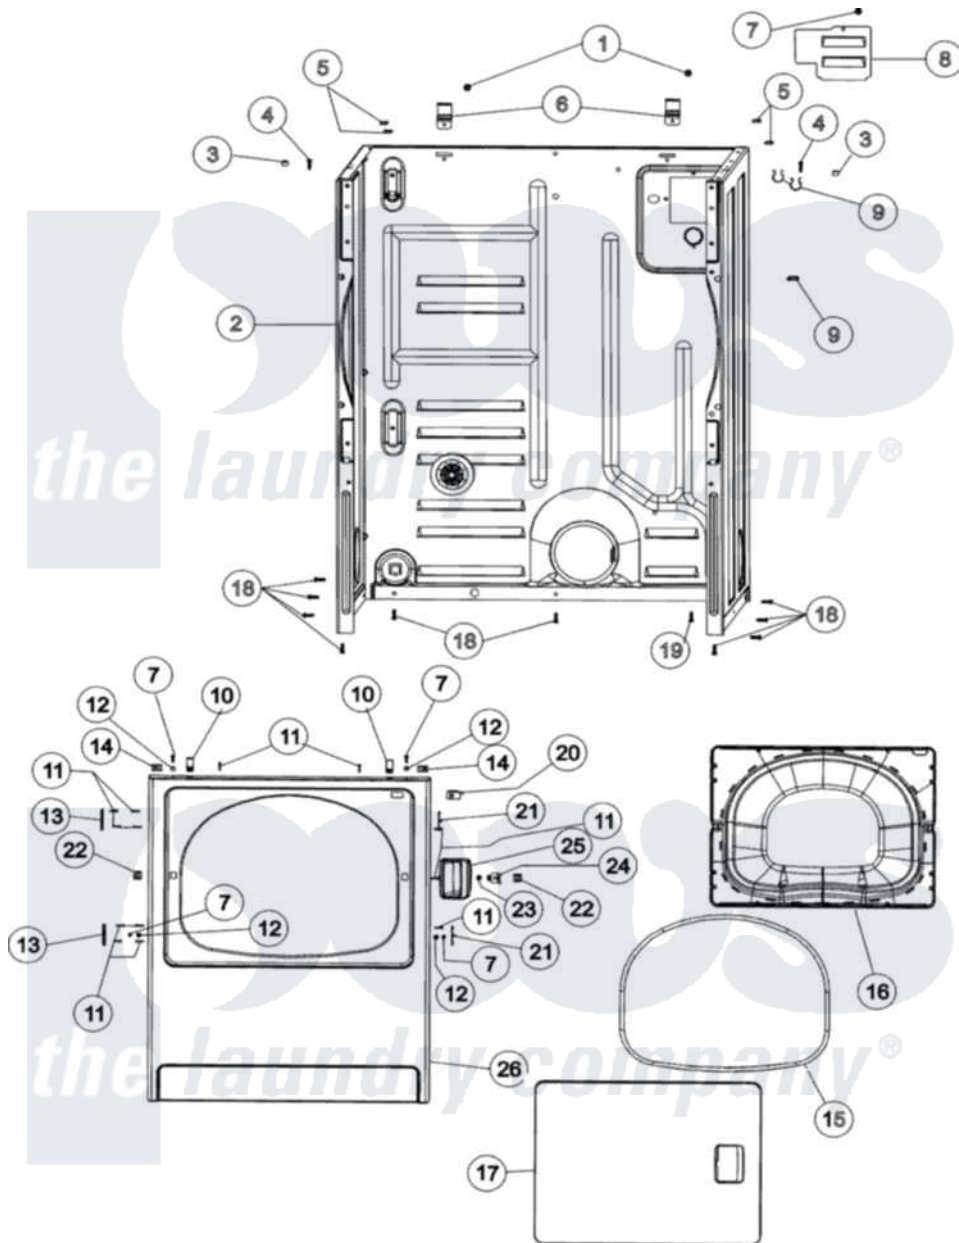

Magic Chef CYE3005AYW 02 - CABINET & FRONT PANEL

Magic Chef [Residential Magic Chef CYE3005AYW Dryer Parts](#) Parts Diagram 02 - CABINET & FRONT PANEL
 Click on the part number to view part

Item	Original Part Number	Replaced By	Status	Part Description
1	503688			Screw, 10B-16 X .34 I
2	37001155	37001284		Cabinet As Pack
3	505187			Locator, Panel
4	32671	Y014874		Screw, Idler Arm And Sleeve
5	Y56128			Pad, Bumper
6	500003			Hinge, Top
7	32671	Y014874		Screw, Idler Arm And Sleeve
8	503293			Plate, Access Cover
9	504034			Clip, Wire
10	25-7220			Clip, Cabinet Top
11	37001030			Screw, No.8ab-16 x 3/4 Fh
12	505187			Locator, Panel
13	Y503676			Hinge, Door And Top
14	213280	204439		Screw And Fstner Assembly
15	504005	511056		Seal Front Panel
16	37001028			Seal And Liner, Assembly

17	37001029		Door, Dryer
18	27001200		Screw
19	20530		Screw, 10-24 x 3/8 Hex
20	Y504570	W10169313	Switch-Dor
21	503126		Plug, Hinge Hole
22	54660	LA-1003	Door Catch Kit
23	500039	510181	Strike Doormetal
24	40116201		Bracket, Door Strike
25	33001241		Handle, Door
26	37001154		Front Panel - White