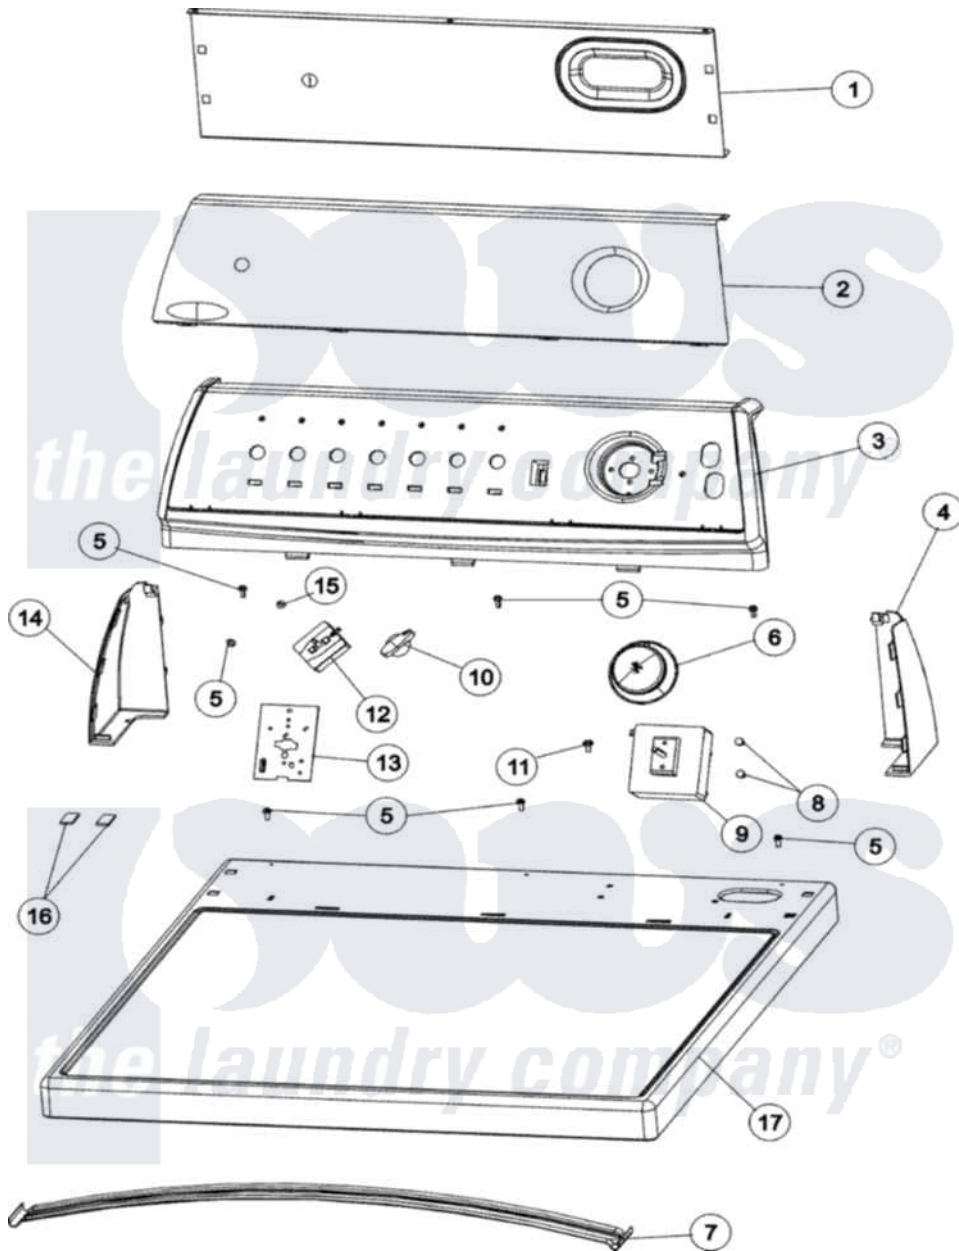

# Magic Chef CYE3005AYW 03 - CONTROL PANEL & TOP

Magic Chef [Residential Magic Chef CYE3005AYW Dryer Parts](#) Parts Diagram 03 - CONTROL PANEL & TOP  
 Click on the part number to view part

Item	Original Part Number	Replaced By	Status	Part Description
1	<a href="#">37001233</a>			Shield, Backguard
2	<a href="#">37001221</a>			Facia
3	<a href="#">21001552</a>			Frame , Control Panel
4	<a href="#">21001547</a>			Endcap, Panel
5	501086	<a href="#">90767</a>		Screw, 8A X 3/8 HeX Washer Head Tapping
6	<a href="#">31001388</a>			Knob/Skirt, Timer
7	56486		Not Available	BRACE, TOP
8	37001031	<a href="#">3370225</a>		Screw
9	<a href="#">37001240</a>			Timer - Dryer
10	<a href="#">21001544</a>			Knob, Selector
11	<a href="#">503688</a>			Screw, 10B-16 X .34 I
12	<a href="#">31001190</a>			Switch, Two Position Rotary
13	<a href="#">21001517</a>			Shield, Control
14	<a href="#">21001546</a>			Endcap, Panel
15	<a href="#">31260</a>			Screw, No.8 X 3/8 Ind H
16	500121	<a href="#">510189</a>		Pad Felt