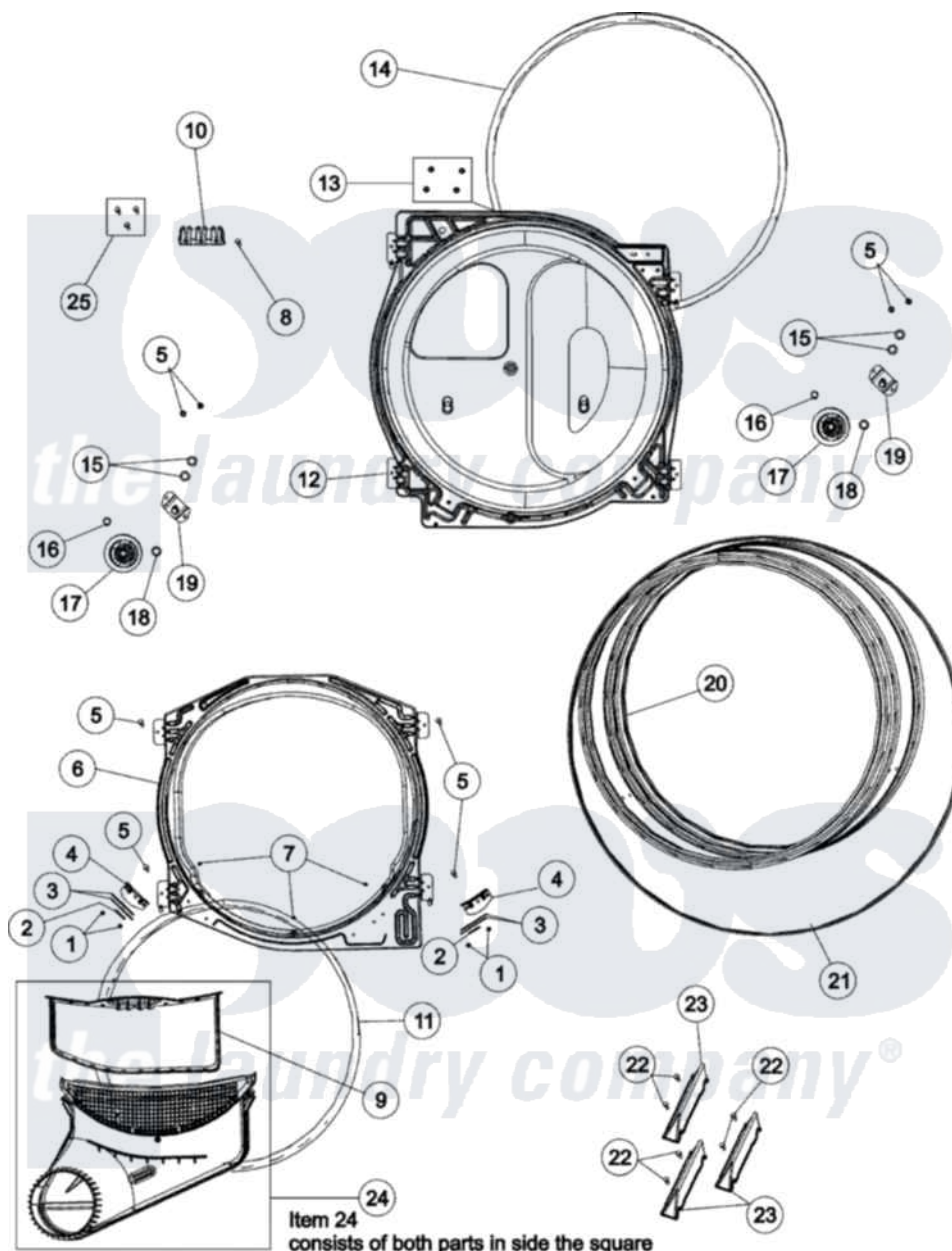

# Magic Chef CYE3005AYW 05 - TUMBLER

Item 24 consists of both parts in side the square

Magic Chef [Residential Magic Chef CYE3005AYW Dryer Parts](#) Parts Diagram 05 - TUMBLER  
Click on the part number to view part

Item	Original Part Number	Replaced By	Status	Part Description
1	37001031	<a href="#">3370225</a>		Screw
2	500121	<a href="#">510189</a>		Pad Felt
3	40116501	<a href="#">37001298</a>		Glide- Dry
4	<a href="#">37001036</a>			Bracket, Cylinder Glide
5	503661	<a href="#">27001200</a>		Screw
6	<a href="#">503756W</a>			Assembly, Blkhd Front CO
7	<a href="#">37001030</a>			Screw, No.8ab-16 x 3/4 Fh
8	<a href="#">501285</a>			Screw, No.12 X 9/16-Pla
9	<a href="#">37001142</a>			Filter, Lint
10	<a href="#">61923</a>			Block, Terminal
11	<a href="#">37001132</a>			Seal, Cylinder
12	504801W	<a href="#">502614WP</a>		Bulkhead, Rear
13	<a href="#">503688</a>			Screw, 10B-16 X .34 I
14	<a href="#">37001132</a>			Seal, Cylinder
15	<a href="#">52549</a>			Washer, 501 ID X3/4 Odx
16	<a href="#">23748</a>			Ring, Retaining

17	<a href="#">37001042</a>		Assembly, Cylinder Roller
18	<a href="#">Y504082</a>		Washer, Wave
19	<a href="#">40113601</a>		Assembly, Roller Brkt
20	504467W	<a href="#">504467WP</a>	Cylinder Assembly
21	<a href="#">40111201</a>		Belt, Cylinder
22	<a href="#">Y62588</a>		Screw, 10BT-12 X 1 Tap
23	37001125	<a href="#">12002559</a>	Baffle Kit
24	<a href="#">37001141</a>		Air Duct Assembly
25	<a href="#">37001300</a>		Screw Package, Terminal Block