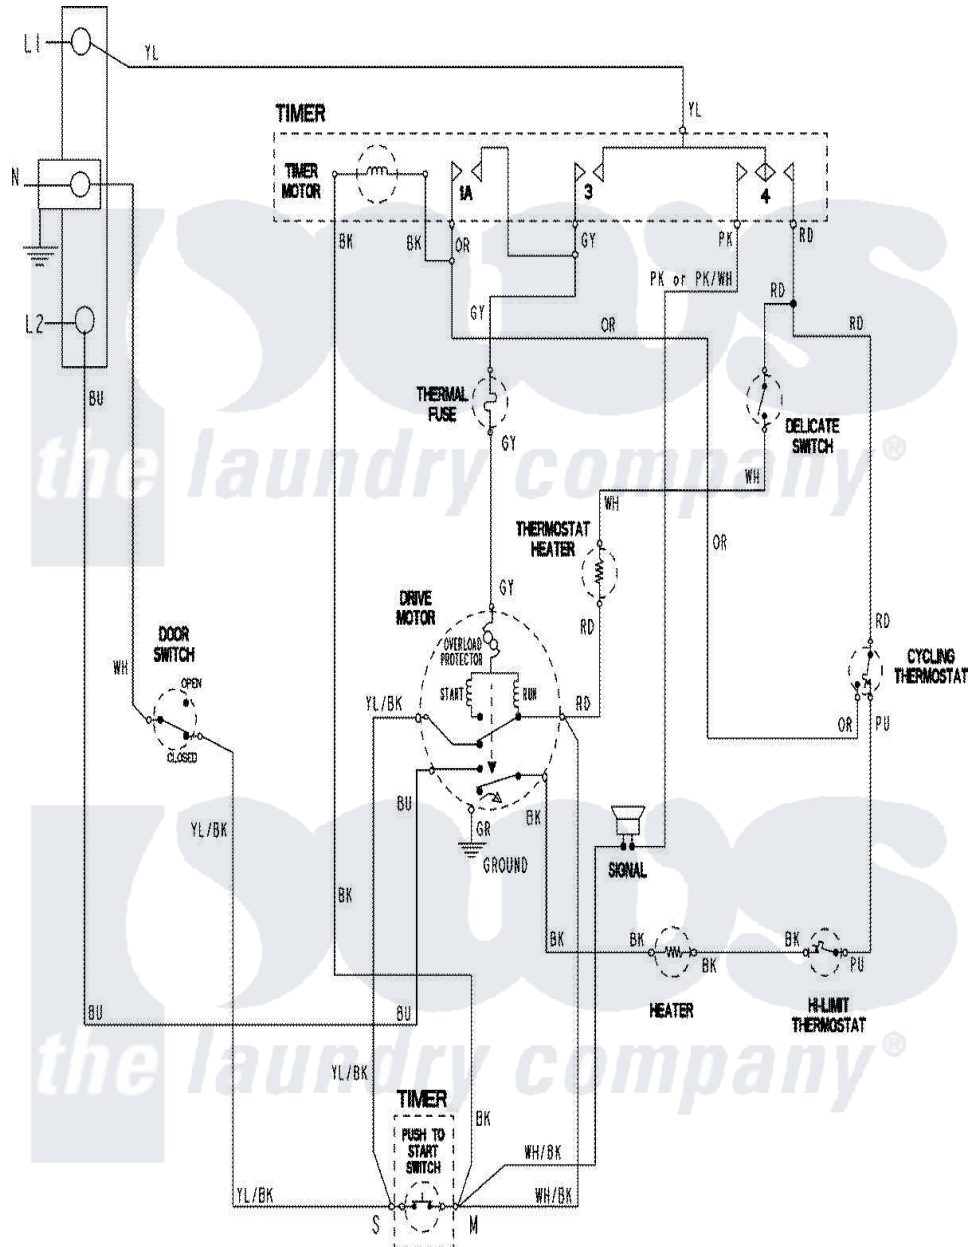

# Magic Chef CYE3005AYW 06 - WIRING INFORMATION

Magic Chef [Residential Magic Chef CYE3005AYW Dryer Parts](#) Parts Diagram 06 - WIRING INFORMATION  
 Click on the part number to view part

| Item | Original Part Number | Replaced By | Status        | Part Description   |
|------|----------------------|-------------|---------------|--------------------|
| NI   | 15003796             |             | Not Available | WIRING INFORMATION |