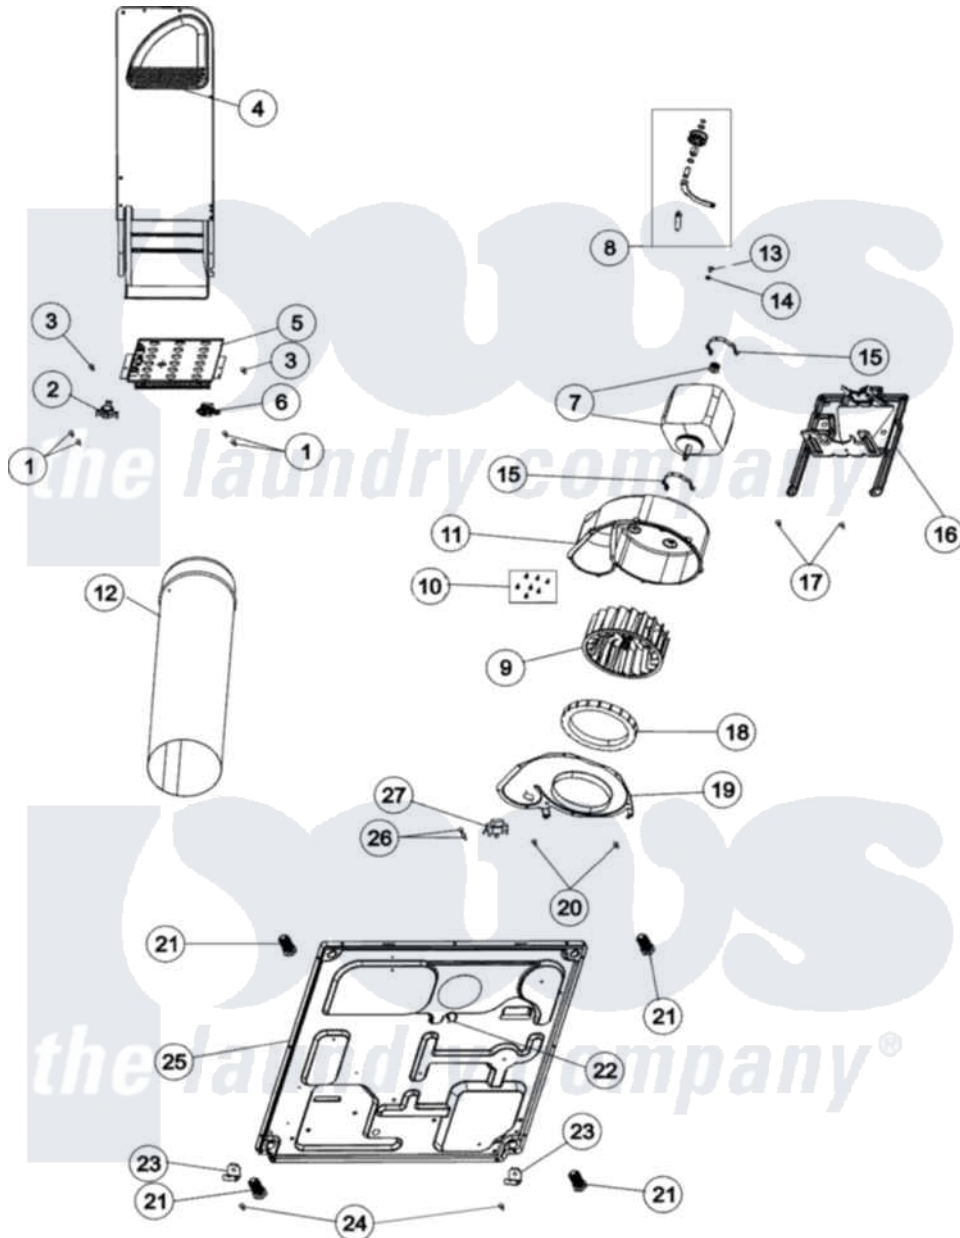

Magic Chef CYE3005AZW 01 - BASE, HEATER & MOTOR

Magic Chef [Residential Magic Chef CYE3005AZW Dryer Parts](#) Parts Diagram 01 - BASE, HEATER & MOTOR
 Click on the part number to view part

Item	Original Part Number	Replaced By	Status	Part Description
1	23222	3177991		Screw
2	Y62641	W10116735		Thermistor-Fix
3	503688			Screw, 10B-16 X .34 I
4	503605			Assembly, Heater Duct
5	61195	61927		Heater Assembly
6	40113801			Fuse, Thermal
7	2200376			Motor
8	37001287			Assembly, Idler Lever/Shaft/Pulley
9	56000	510139P		Assembly Blower Fan Package
10	31260			Screw, No.8 X 3/8 Ind H
11	56020			Housing, Blower
12	505518			Duct, Exhaust
13	500824			Screw, 1/4-20 Unc Hex
14	27001225			Nut, Jam Mid Lock 1/4-20
15	V58017	660658		Clamp, Motor Mounting

15	130047	000000	343481 685441
16	503613		Mount, Motor
17	27001200		Screw
18	37001119		Seal, Blower Housing
19	500078	511969P	Kit Blower Housing And Cover
20	503688		Screw, 10B-16 X .34 I
21	Y500101		Leg, Leveling
22	504034		Clip, Wire
23	37001145		Clip, Front Panel
24	27001200		Screw
25	37001156		Dryer Base
26	501086	90767	Screw, 8A X 3/8 HeX Washer Head Tapping
27	37001136		Thermostat, Cycling 146F