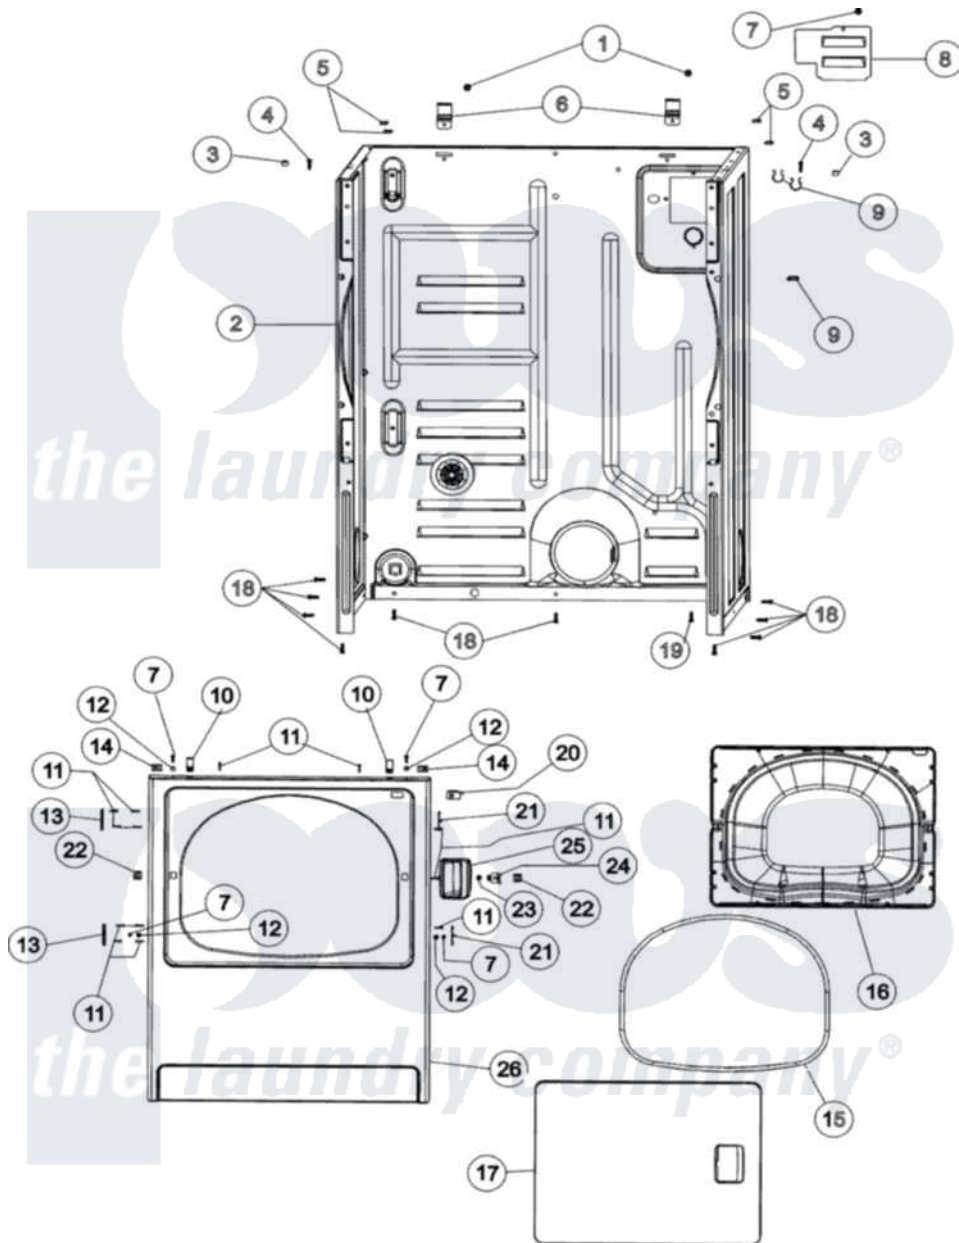

Magic Chef CYE3005AZW 02 - CABINET & FRONT PANEL

Magic Chef [Residential Magic Chef CYE3005AZW Dryer Parts](#) Parts Diagram 02 - CABINET & FRONT PANEL
 Click on the part number to view part

Item	Original Part Number	Replaced By	Status	Part Description
1	503688			Screw, 10B-16 X .34 I
2	37001155	37001284		Cabinet As Pack
3	505187			Locator, Panel
4	32671	Y014874		Screw, Idler Arm And Sleeve
5	Y56128			Pad, Bumper
6	500003			Hinge, Top
7	32671	Y014874		Screw, Idler Arm And Sleeve
8	503293			Plate, Access Cover
9	504034			Clip, Wire
10	25-7220			Clip, Cabinet Top
11	37001030			Screw, No.8ab-16 x 3/4 Fh
12	505187			Locator, Panel
13	Y503676			Hinge, Door And Top
14	213280	204439		Screw And Fstner Assembly
15	504005	511056		Seal Front Panel
16	37001028			Seal And Liner, Assembly

17	37001029		Door, Dryer
18	27001200		Screw
19	20530		Screw, 10-24 x 3/8 Hex
20	Y504570	W10169313	Switch-Dor
21	503126		Plug, Hinge Hole
22	54660	LA-1003	Door Catch Kit
23	500039	510181	Strike Doormetal
24	40116201		Bracket, Door Strike
25	33001241		Handle, Door
26	37001154		Front Panel - White