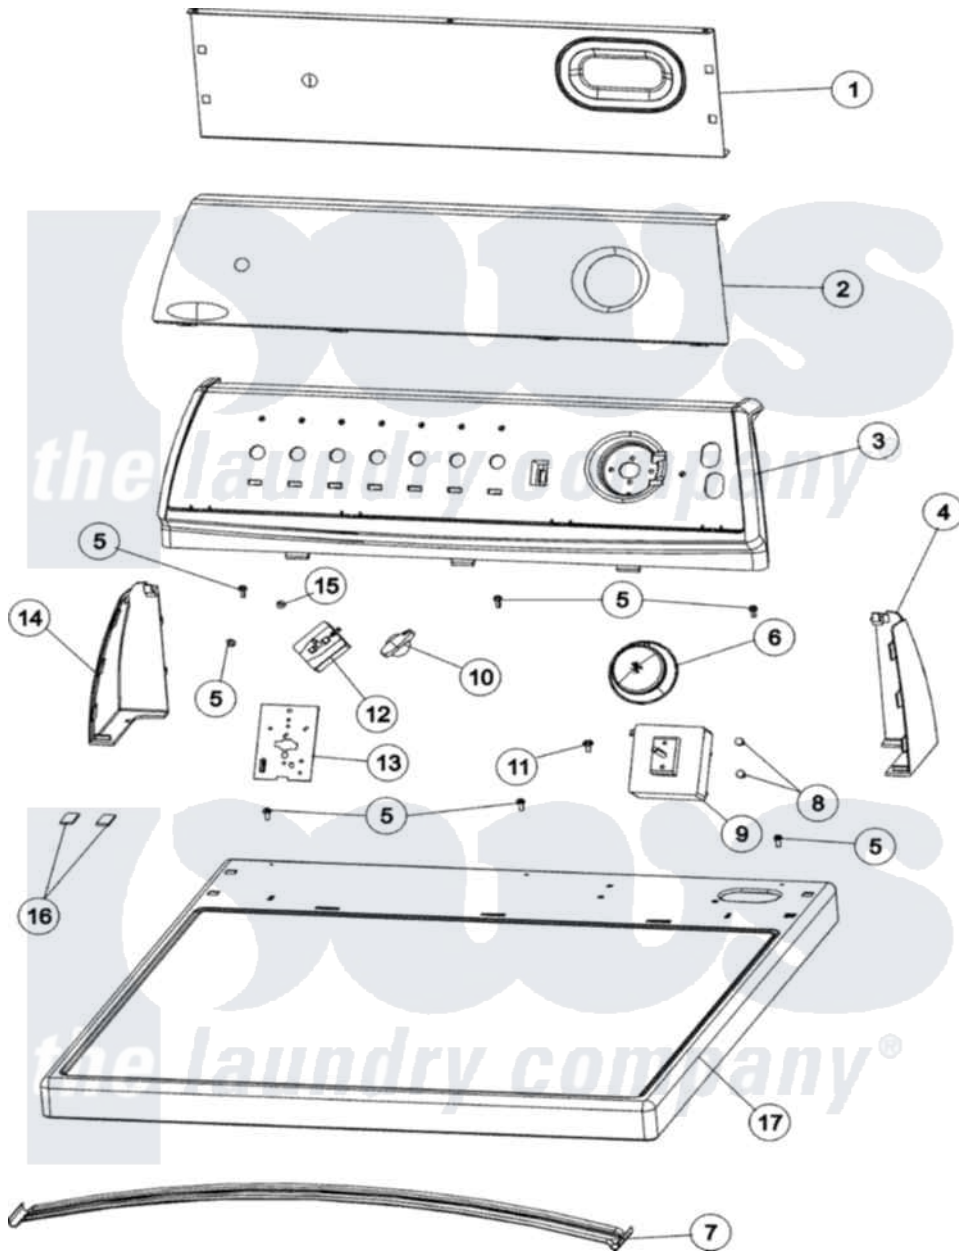

Magic Chef CYE3005AZW 03 - CONTROL PANEL & TOP

Magic Chef [Residential Magic Chef CYE3005AZW Dryer Parts](#) Parts Diagram 03 - CONTROL PANEL & TOP
 Click on the part number to view part

Item	Original Part Number	Replaced By	Status	Part Description
1	37001233			Shield, Backguard
2	37001221			Facia
3	21001552			Frame , Control Panel
4	21001547			Endcap, Panel
5	501086	90767		Screw, 8A X 3/8 HeX Washer Head Tapping
6	31001388			Knob/Skirt, Timer
7	56486		Not Available	BRACE, TOP
8	37001031	3370225		Screw
9	37001240			Timer - Dryer
10	21001544			Knob, Selector
11	503688			Screw, 10B-16 X .34 I
12	31001190			Switch, Two Position Rotary
13	21001517			Shield, Control
14	21001546			Endcap, Panel
15	31260			Screw, No.8 X 3/8 Ind H
16	500121	510189		Pad Felt