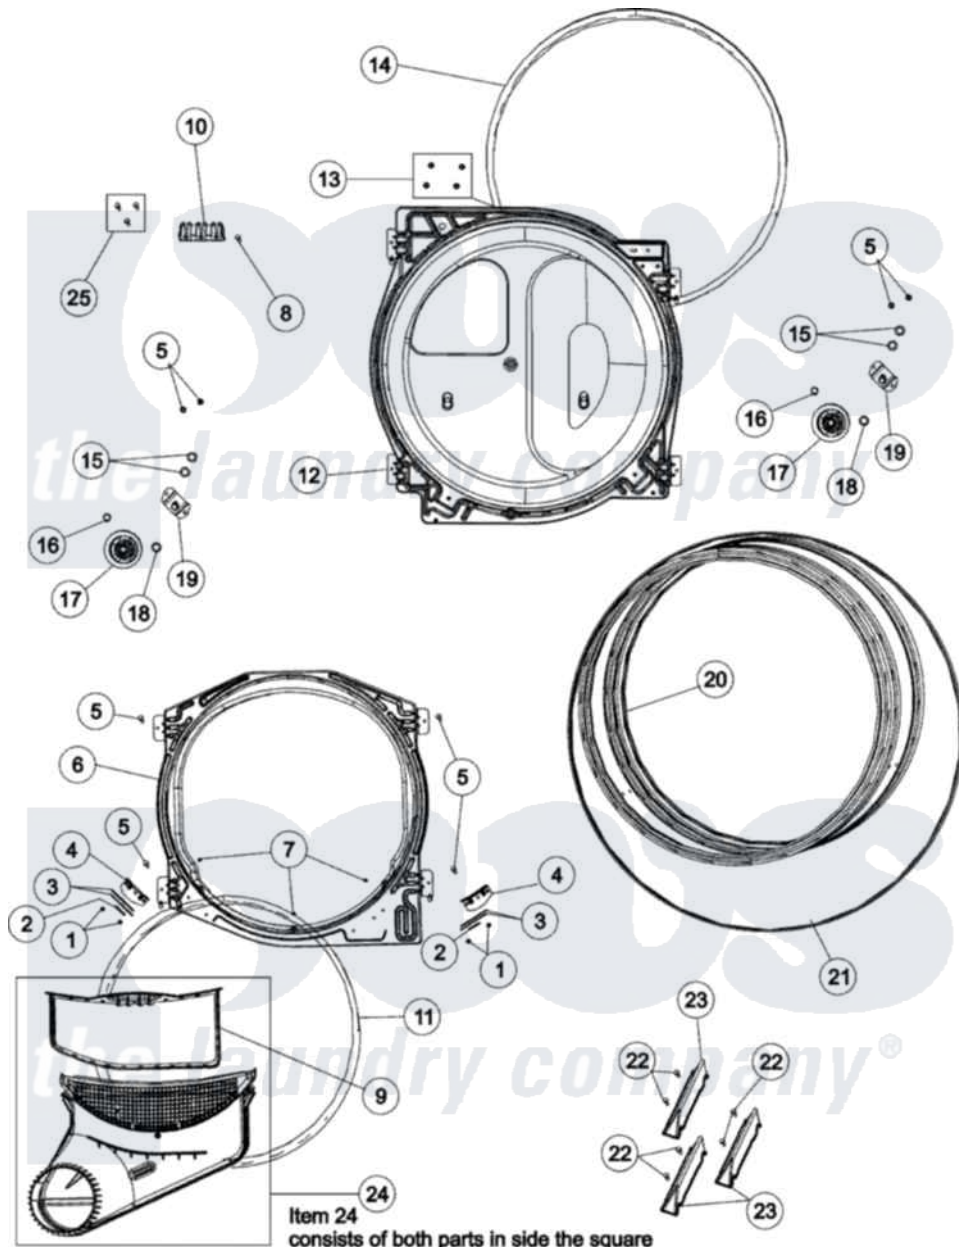

Magic Chef CYE3005AZW 05 - TUMBLER

Magic Chef [Residential Magic Chef CYE3005AZW Dryer Parts](#) Parts Diagram 05 - TUMBLER
 Click on the part number to view part

Item	Original Part Number	Replaced By	Status	Part Description
1	37001031	3370225		Screw
2	500121	510189		Pad Felt
3	40116501	37001298		Glide- Dry
4	37001036			Bracket, Cylinder Glide
5	503661	27001200		Screw
6	503756W			Assembly, Blkhd Front CO
7	37001030			Screw, No.8ab-16 x 3/4 Fh
8	501285			Screw, No.12 X 9/16-Pla
9	37001142			Filter, Lint
10	61923			Block, Terminal
11	37001132			Seal, Cylinder
12	504801W	502614WP		Bulkhead, Rear
13	503688			Screw, 10B-16 X .34 I
14	37001132			Seal, Cylinder
15	52549			Washer, 501 ID X3/4 Odx
16	23748			Ring, Retaining

17	37001042		Assembly, Cylinder Roller
18	Y504082		Washer, Wave
19	40113601		Assembly, Roller Brkt
20	504467W	504467WP	Cylinder Assembly
21	40111201		Belt, Cylinder
22	Y62588		Screw, 10BT-12 X 1 Tap
23	37001125	12002559	Baffle Kit
24	37001141		Air Duct Assembly
25	37001300		Screw Package, Terminal Block