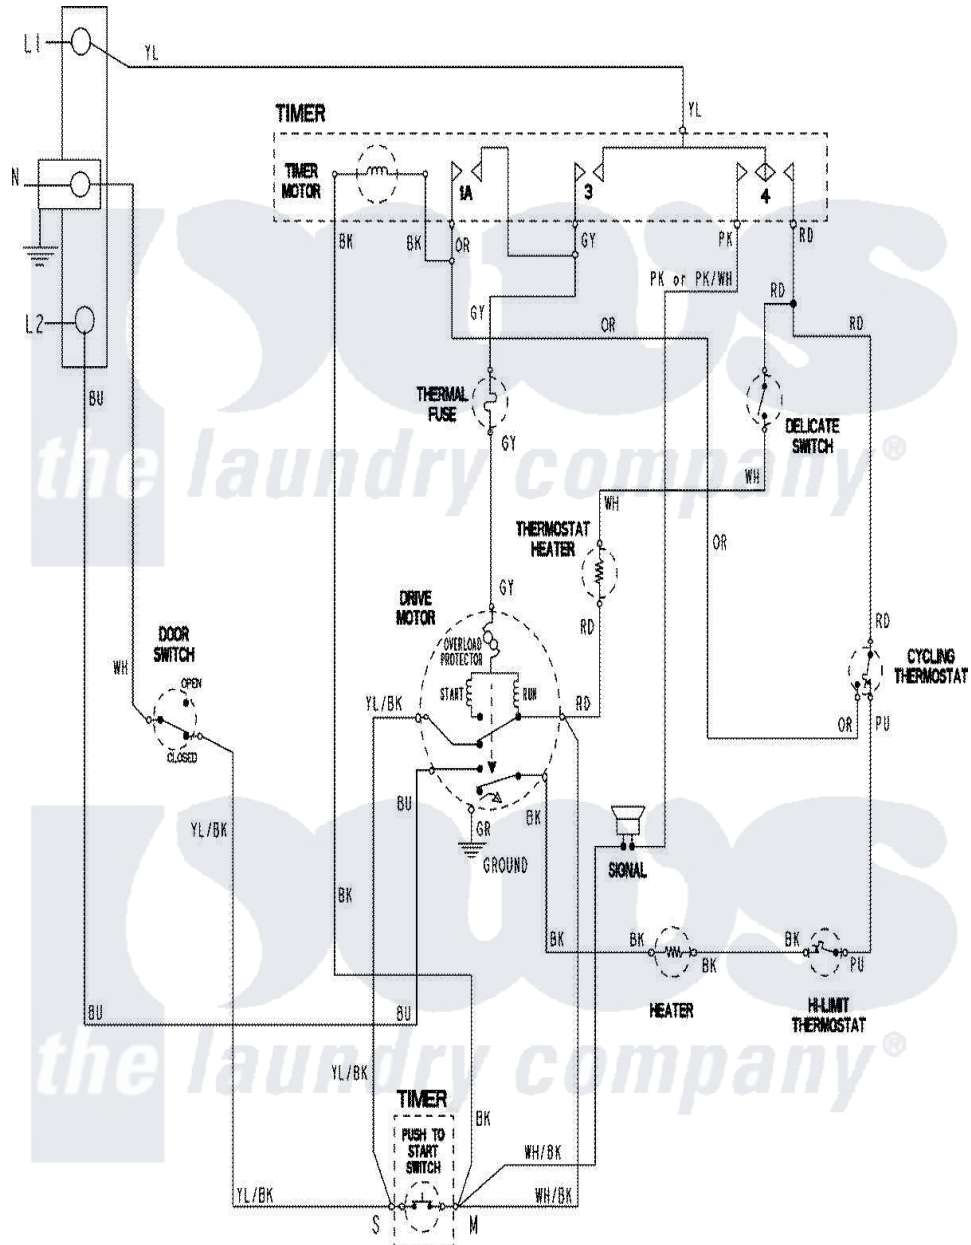

Magic Chef CYE3005AZW 06 - WIRING INFORMATION

Magic Chef [Residential Magic Chef CYE3005AZW Dryer Parts](#) Parts Diagram 06 - WIRING INFORMATION
 Click on the part number to view part

Item	Original Part Number	Replaced By	Status	Part Description
NI	15003796		Not Available	WIRING INFORMATION