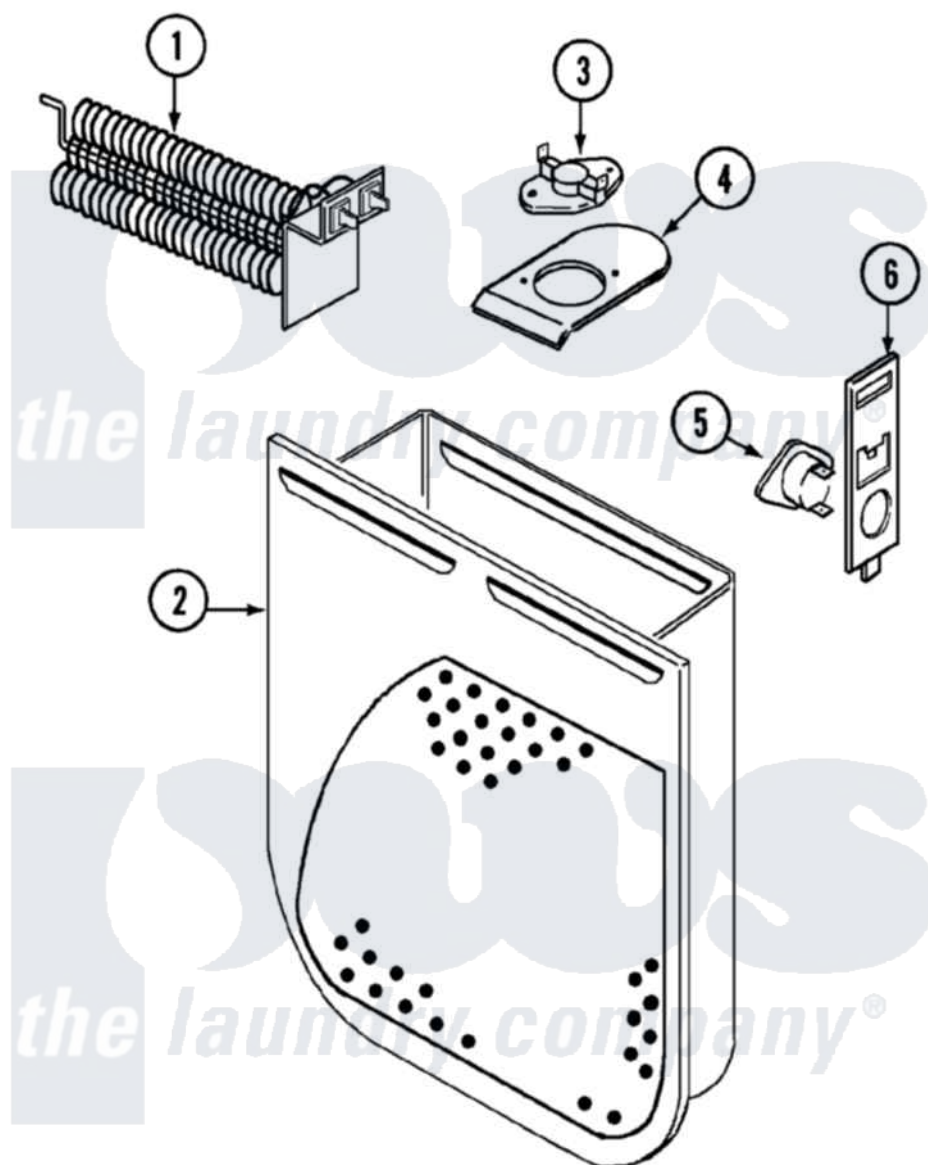

Magic Chef CYE4000AYA 04 - HEATER

Magic Chef [Residential Magic Chef CYE4000AYA Dryer Parts](#) Parts Diagram 04 - HEATER
 Click on the part number to view part

Item	Original Part Number	Replaced By	Status	Part Description
1	53-1641	LA-1044		Element
"	25-7863			Screw
2	53-1232			Heater Housing Assembly
3	53-0771			Thermostat, Hi-Limit
"	25-3083	212951		Screw, No.6-32 X 1/4 Inch
4	53-0285			Bracket, Thermostat
"	25-7741	W10116760		Screw
5	LA-1053			Fuse Kit, Thermal
6	53-1181			Bracket, Thermal Fuse