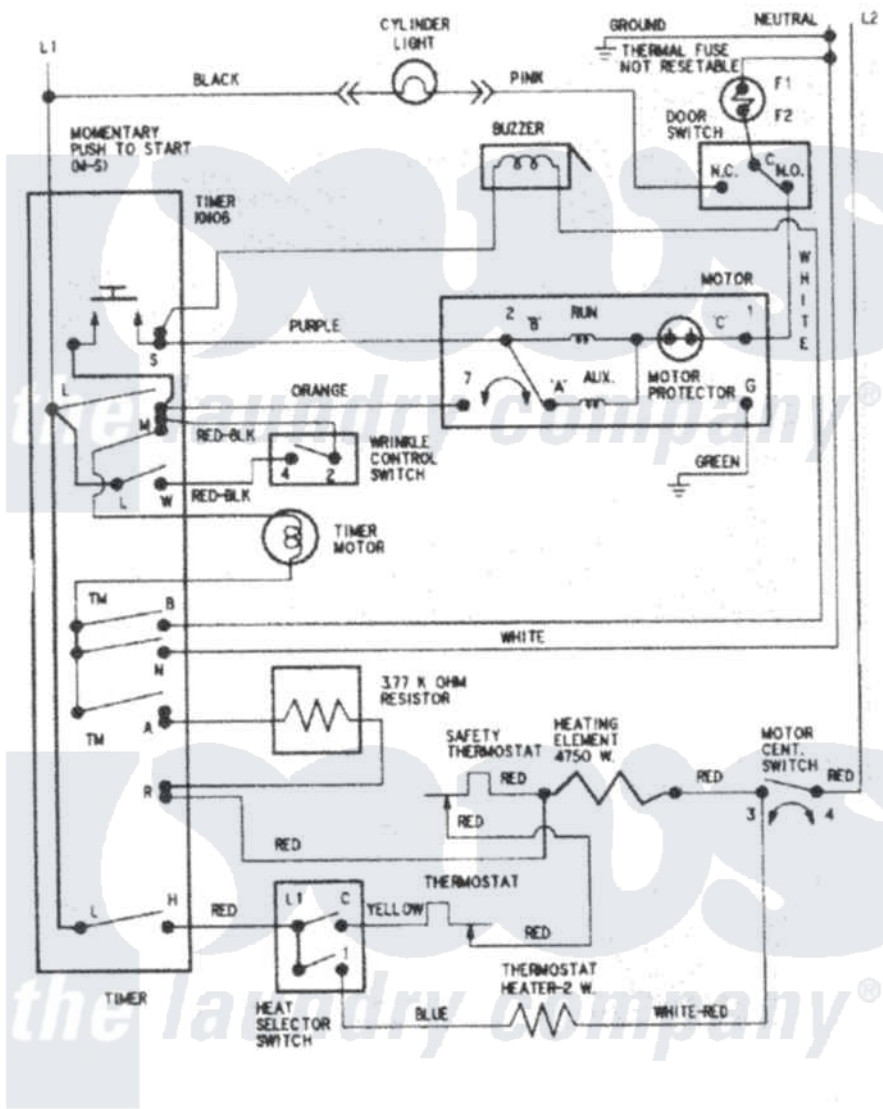

# Magic Chef CYE4000AYA 07 - WIRING INFORMATION

Magic Chef [Residential Magic Chef CYE4000AYA Dryer Parts](#) Parts Diagram 07 - WIRING INFORMATION  
 Click on the part number to view part

Item	Original Part Number	Replaced By	Status	Part Description
NI	15002632		Not Available	WIRING INFORMATION