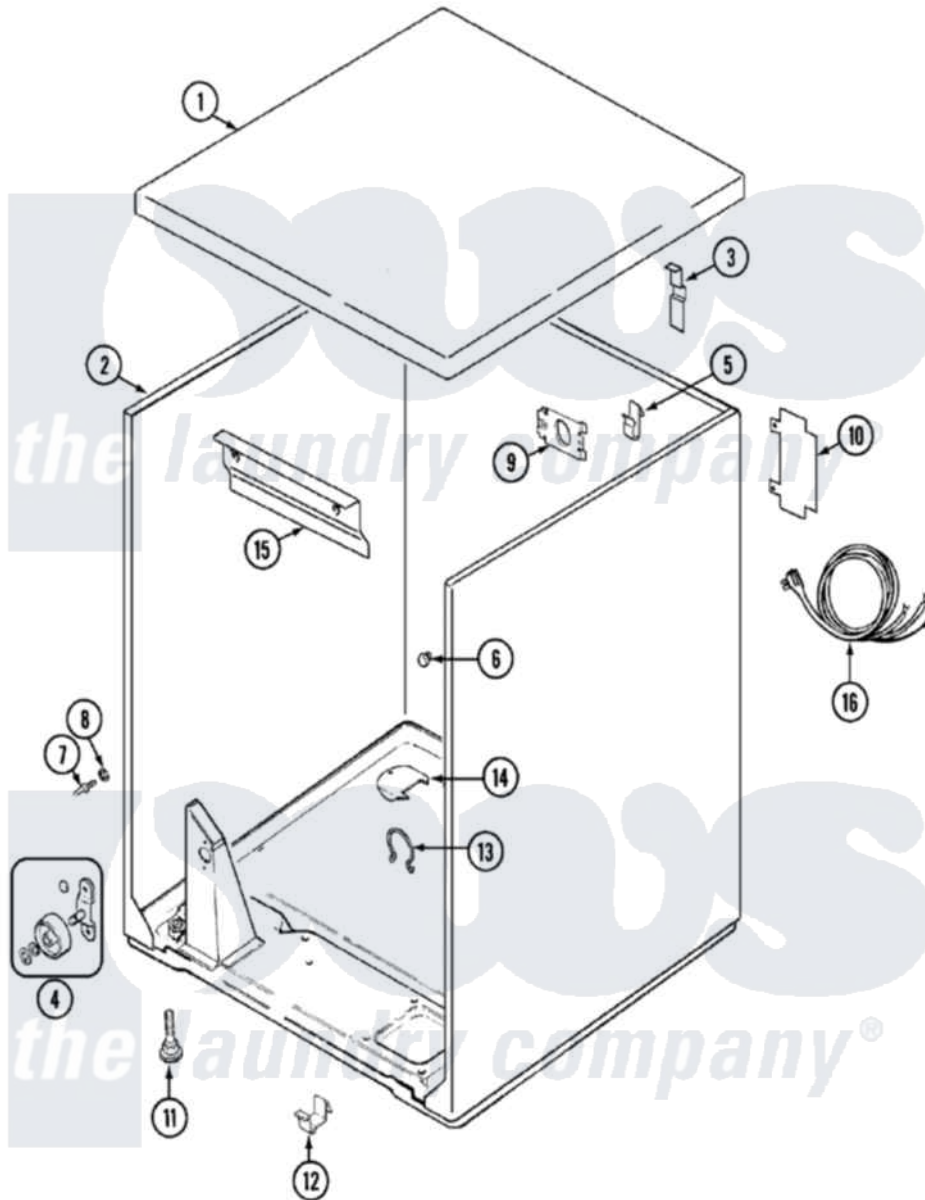

Magic Chef CYE4000AYS 01 - CABINET

Magic Chef [Residential Magic Chef CYE4000AYS Dryer Parts](#) Parts Diagram 01 - CABINET
 Click on the part number to view part

Item	Original Part Number	Replaced By	Status	Part Description
1	31001423			Top, Cabinet
2	53-2559	31001714		Cabinet And Base Assembly
3	63-5712			Hinge, Cabinet Top
"	25-3092	90767		Screw, 8A X 3/8 HeX Washer Head Tapping
4	LA-1007	12002126		Reinforcement Brace/Glide Kit
"	LA-1008			Rr Roller Kit
5	25-3034			Clip, Wiring
6	33-2653			Bumper, Cabinet
7	53-0643			Pin, Locator
8	53-0200			Sleeve, Locator Pin
"	25-0224	3400029		Nut, Adapter Plate
10	53-0284			Cover, Terminal
"	25-7857	90767		Screw, 8A X 3/8 HeX Washer Head Tapping
11	63-5519		Not Available	LEG, LEVELING
12	53-0120			Clip, Front Panel

13	25-7027	16515	Clip
14	25-7741	W10116760	Screw
"	53-1921		Shield, Wiring
15	25-3457		Screw, Sems
"	53-0133		Shield, Heat