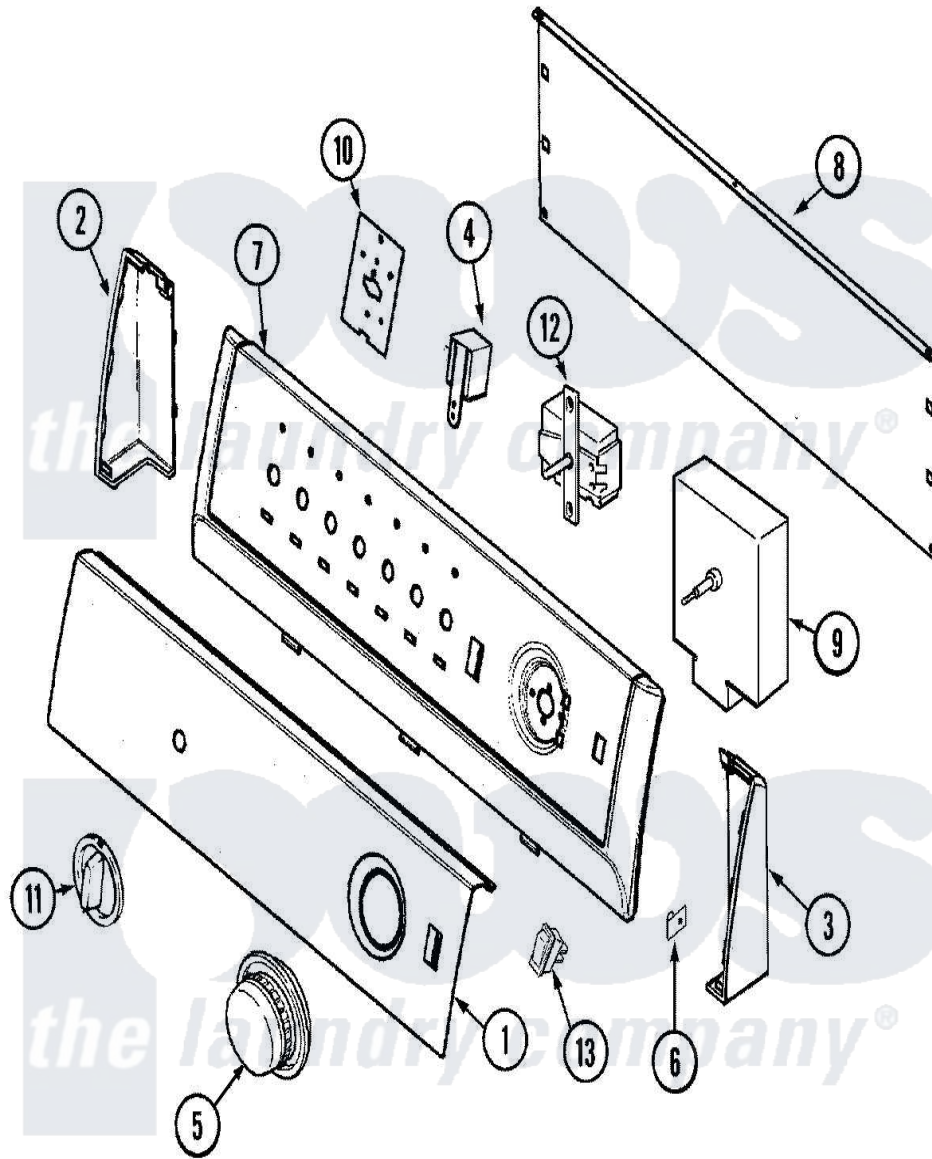

Magic Chef CYE4000AYS 02 - CONTROL PANEL

Magic Chef [Residential Magic Chef CYE4000AYS Dryer Parts](#) Parts Diagram 02 - CONTROL PANEL
 Click on the part number to view part

Item	Original Part Number	Replaced By	Status	Part Description
1	31001395			Panel, Control
2	21001546			Endcap, Panel
"	25-3092	90767		Screw, 8A X 3/8 HeX Washer Head Tapping
3	25-3092	90767		Screw, 8A X 3/8 HeX Washer Head Tapping
"	21001547			Endcap, Panel
4	53-1639			Buzzer Assembly
5	31001388			Knob/Skirt, Timer
6	25-7851			Speedclip, End Cap To Top
7	21001553			Frame
8	21001527			Shield, Rear
"	25-3457			Screw, Sems
"	25-3092	90767		Screw, 8A X 3/8 HeX Washer Head Tapping
9	53-1815	31001513		Timer
"	63-6743	31001484		Resistor Assembly

10	21001517		Shield, Control
11	21001544		Knob, Selector
12	31001348	31001449	Switch, Selector
13	21001902		Switch, Rocker
14	16000327	Not Available	GUIDE, QUICK REF. - MAYTAG
"	31001414	Not Available	MANUAL, USE & CARE
"	31001460	Not Available	MANUAL, USE & CARE (SPAN)
"	21001419	Not Available	MANUAL, LAUNDERING TIPS