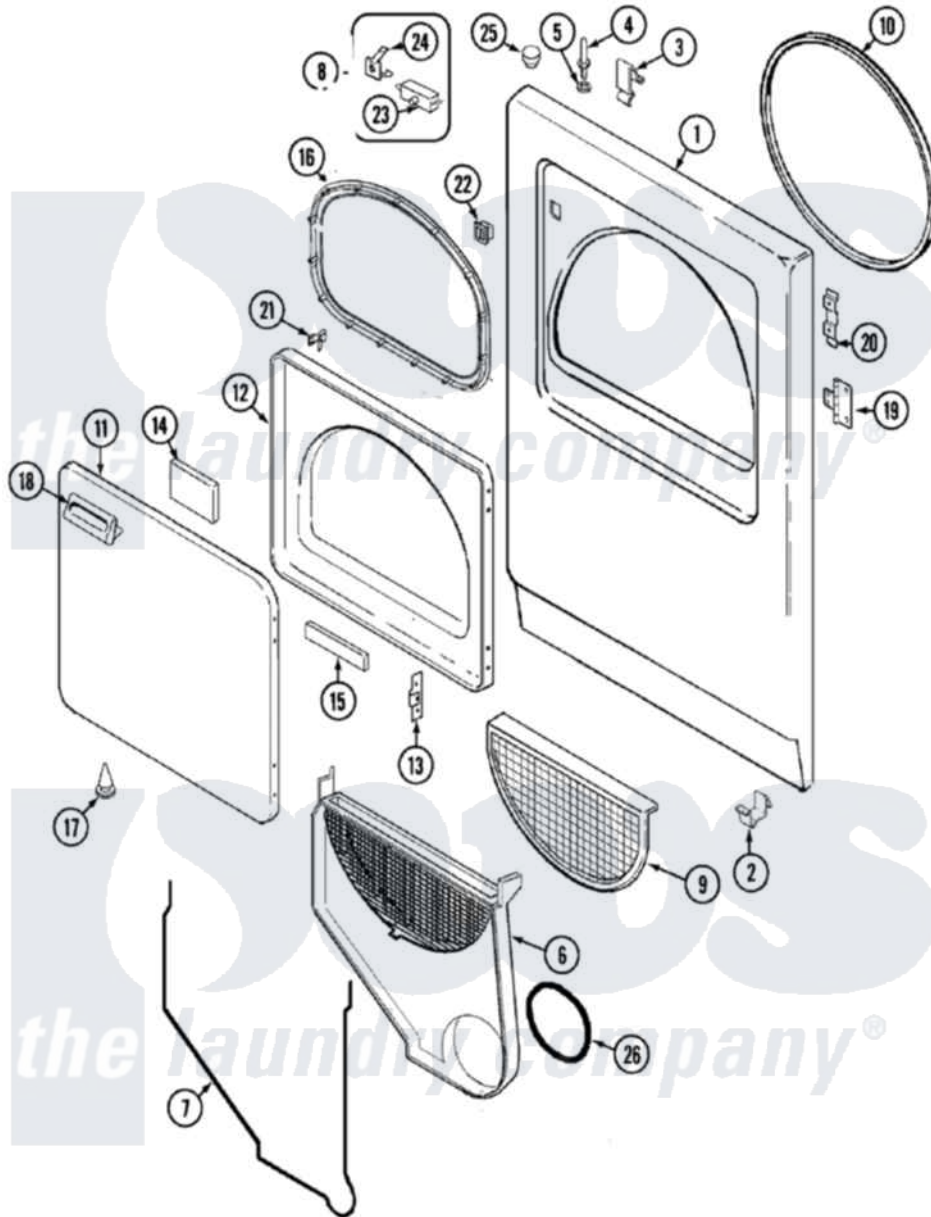

Magic Chef CYE4000AYS 03 - DOOR

Magic Chef [Residential Magic Chef CYE4000AYS Dryer Parts](#) Parts Diagram 03 - DOOR
 Click on the part number to view part

Item	Original Part Number	Replaced By	Status	Part Description
1	12001189	31001771		Panel, Front
2	53-0120			Clip, Front Panel
3	25-7220			Clip, Cabinet Top
4	53-0643			Pin, Locator
5	53-0200			Sleeve, Locator Pin
"	25-0224	3400029		Nut, Adapter Plate
6	12001324			Duct Kit, Collector
"	25-7810	415013-35		Screw
7	53-0204			Seal
8	LA-1005			Switch Kit
9	53-0918			Filter, Lint
10	53-0281	31001747		Seal Assembly
11	25-7770	3196169		Screw, Element
"	53-0154			Panel, Outer Door
12	53-0912		Not Available	PANEL, INNER DOOR (WHT)
13	53-0119			Clip, Hinge

14	53-1490		Door Pad
15	53-1491		Door Pad
16	53-0648	31001529	Seal, Door
17	25-7889		Plug Button
18	25-7810	415013-35	Screw
"	53-0927		Handle, Door
19	25-7809		Screw, No.6-20 1/2 Flthd Torx
"	53-1492		Hinge, Dryer Door
20	53-0121	Not Available	TWIN NUT
21	53-2364	LA-1003	Door Catch Kit
"	LA-1003		Door Catch Kit
22	53-0187	LA-1003	Door Catch Kit
23	53-0147	53-0148	Switch, Door
24	63-5990	31001319	Clip, Switch
25	33-2653		Bumper, Cabinet
26	53-0203	12001324	Duct Kit, Collector