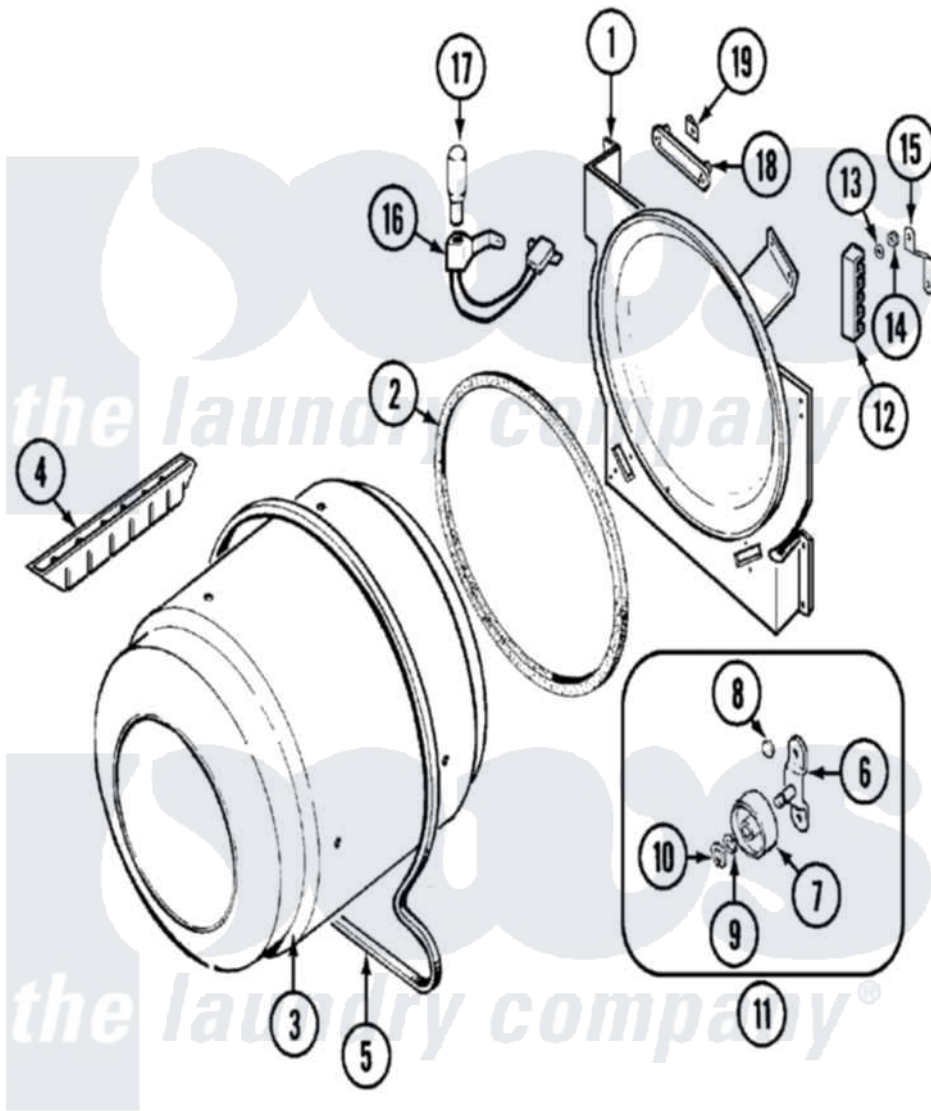

Magic Chef CYE4000AYS 06 - TUMBLER

Magic Chef [Residential Magic Chef CYE4000AYS Dryer Parts](#) Parts Diagram 06 - TUMBLER
 Click on the part number to view part

Item	Original Part Number	Replaced By	Status	Part Description
1	25-7733	681414		Screw, 10AB X 1/2
"	LA-1054			Dryer Bulkhead Kit
2	53-0281	31001747		Seal Assembly
3	53-1250			Cylinder
4	25-7759	3196164		Screw
"	Y02100002		Not Available	BAFFLE (WHT)
5	31531589	341241		Belt
6	25-7101	3351614		Screw, Gearcase Cover Mounting
"	53-0197			Support Assembly-Cylinder Rear
7	31001096			Roller
8	25-7813			Spacer
9	25-7814			Washer
10	25-7854			Ring, Retaining
11	LA-1008			Rr Roller Kit
12	53-1518			Block, Terminal

"	25-7952	3400074	Screw
13	25-3122		Washer, Flat
14	25-7808	21001837	Nut, Lock W/Nylon Insert
"	25-0027	112432	Nut
15	53-0965	Not Available	STRAP, GROUND
16	53-1580		Receptacle Assembly
"	25-3457		Screw, Sems
17	53-0570	A3167501	Lamp Oven, Int.
18	53-0174		Lens, Bulb
19	25-3562	3195558	Nut