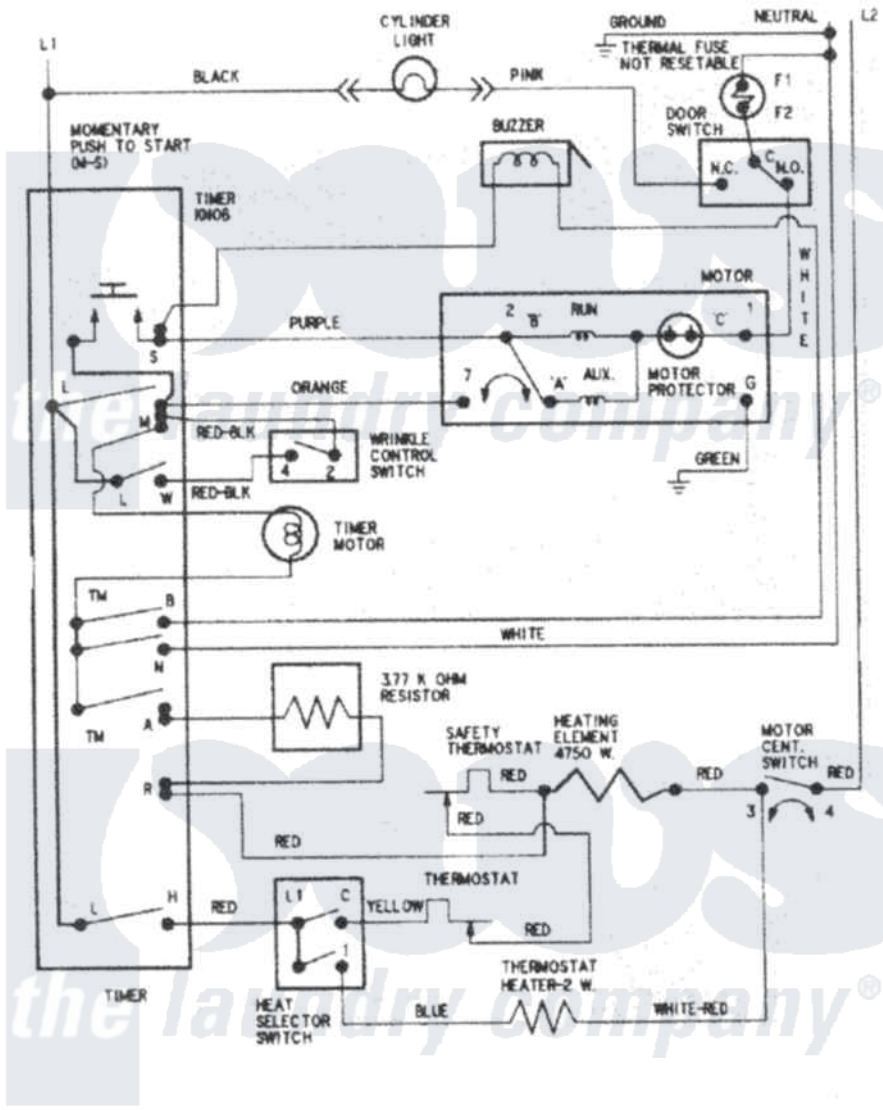

Magic Chef CYE4000AYS 07 - WIRING INFORMATION

Magic Chef [Residential Magic Chef CYE4000AYS Dryer Parts](#) Parts Diagram 07 - WIRING INFORMATION
 Click on the part number to view part

Item	Original Part Number	Replaced By	Status	Part Description
NI	15002632		Not Available	WIRING INFORMATION